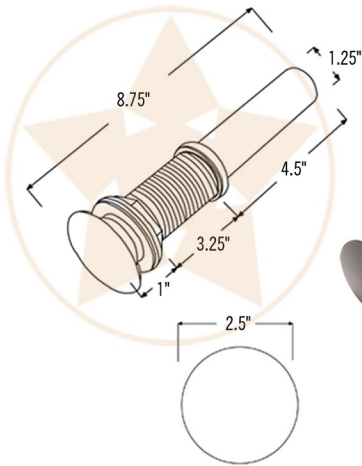

PREMIER
COPPER PRODUCTS

MODEL NUMBER: BSP5_V017WDB-P

- * Description: Oval Wired Rim Vessel Hammered Copper Sink
- * Outer Dimension: 17" x 12" x 5"
- * Rim: 1/4" Wire Rim
- * Drain Opening: 1.5"
- * Finish: Oil Rubbed Bronze

PACKAGE INCLUDES THE FOLLOWING ACCESSORIES:

- * 1.5" Non-Overflow Pop-Up Bathroom Sink Drain / ORB Finish (Model# D-208ORB)
- * Copper Sink Wax (Model# W900-WAX)
- * Neutral Cure Copper Sink Installation Silicone (Model# C900-ORB)

* ORB: Oil Rubbed Bronze

DRAIN DETAILS (Model# D-208ORB)

- * Description: 1.5" Non-Overflow Pop-Up Bathroom Sink Drain
- * Design: Push Up Top
- * Upper Flange Dimension: 2"
- * Material: Solid Brass
- * Prop 65 Compliant

SILICONE DETAILS (Model# C900-ORB)

- * Description: Neutral Cure Copper Sink Installation Silicone
- * Color: Oil Rubbed Bronze
- * Size: 4.7oz