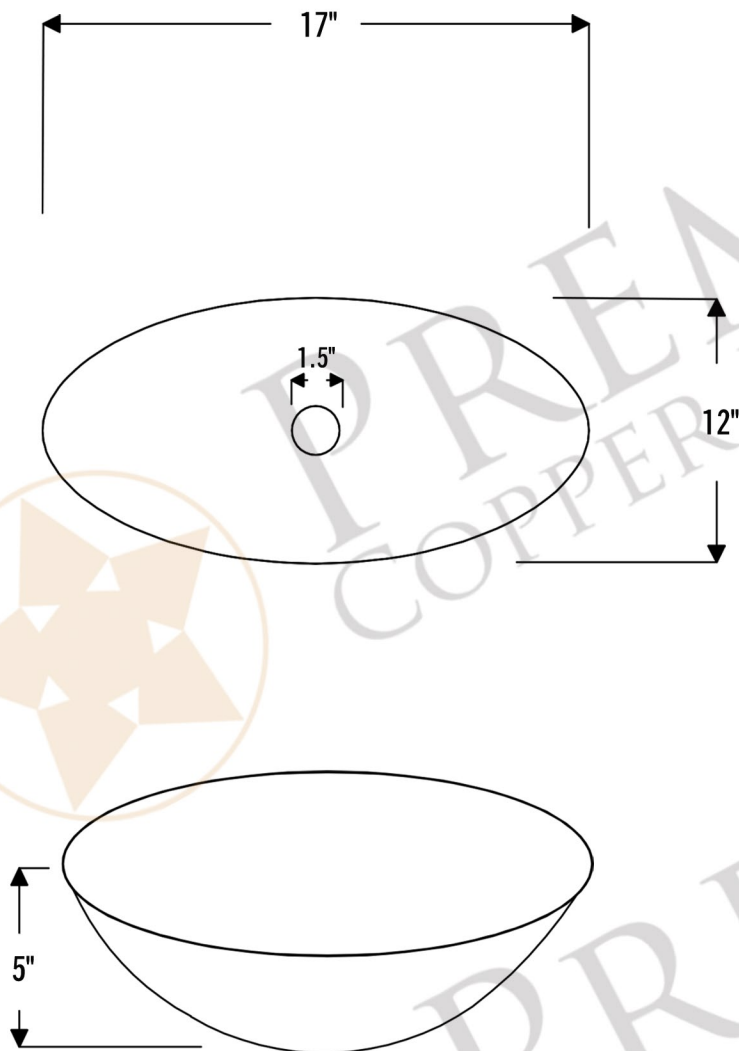

PREMIER
COPPER PRODUCTS

MODEL NUMBER: BSP5_V017WDB-P

- * Description: Oval Wired Rim Vessel Hammered Copper Sink
- * Outer Dimension: 17" x 12" x 5"
- * Rim: 1/4" Wire Rim
- * Drain Opening: 1.5"
- * Finish: Oil Rubbed Bronze

CODE/STANDARD COMPLIANCE

* IAPMO/cUPC LISTED

* ORB: Oil Rubbed Bronze

THIS PRODUCT IS HAND CRAFTED, SMALL VARIANCES IN COLOR AND SIZE MAY OCCUR.
DO NOT MAKE ANY INSTALLATION CUTS UNTIL YOU RECEIVE YOUR ITEM(S).

* ORB: Oil Rubbed Bronze

DRAIN DETAILS (Model# D-208ORB)

- * Description: 1.5" Non-Overflow Pop-Up Bathroom Sink Drain
- * Design: Push Up Top
- * Upper Flange Dimension: 2"
- * Material: Solid Brass
- * Prop 65 Compliant

SILICONE DETAILS (Model# C900-ORB)

- * Description: Neutral Cure Copper Sink Installation Silicone
- * Color: Oil Rubbed Bronze
- * Size: 4.7oz