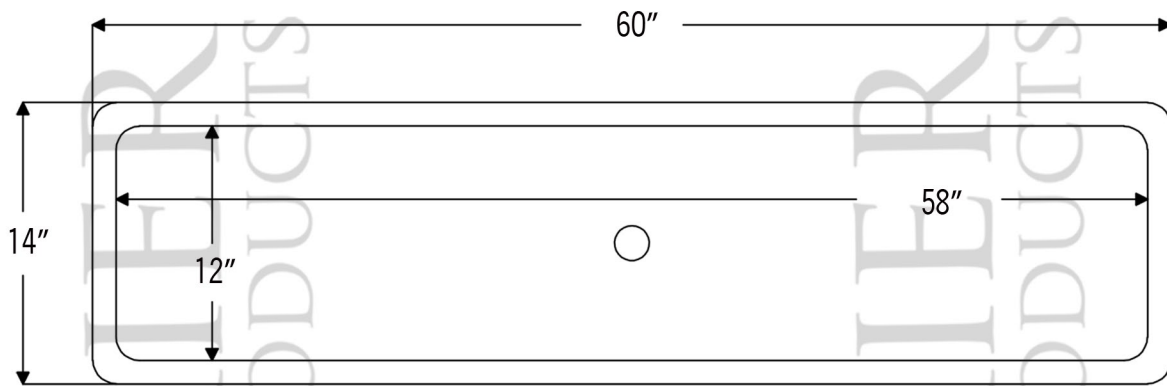

CODE/STANDARD COMPLIANCE

\* IAPMO/cUPC LISTED

- \* Description: 60" Rectangle Skirted Vessel  
Hammered Copper Sink
- \* Outer Dimension: 60" x 14" x 6"
- \* Inner Dimension: 58" x 12" x 3.75"
- \* Center Height: 6"
- \* Skirt Height: 2"
- \* Rim: 1"
- \* Drain Placement: Center
- \* Drain Opening: 1.5"
- \* Finish: Oil Rubbed Bronze | Living Copper

### DRAIN DETAILS (Model# D-208ORB)

- \* Description: 1.5" Non-Overflow Pop-Up Bathroom Sink Drain
- \* Design: Push Up Top
- \* Upper Flange Dimension: 2"
- \* Material: Solid Brass
- \* Prop 65 Compliant