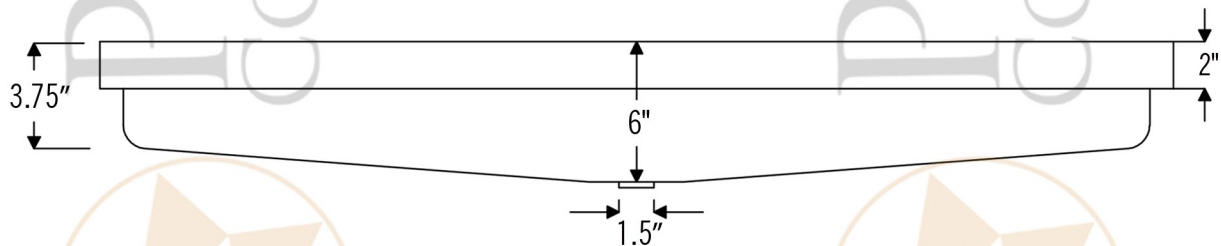

CODE/STANDARD COMPLIANCE

\* IAPMO/cUPC LISTED

- \* Description: 60" Rectangle Skirted Vessel  
Hammered Copper Sink
- \* Outer Dimension: 60" x 14" x 6"
- \* Inner Dimension: 58" x 12" x 3.75"
- \* Center Height: 6"
- \* Skirt Height: 2"
- \* Rim: 1"
- \* Drain Placement: Center
- \* Drain Opening: 1.5"
- \* Finish: Oil Rubbed Bronze | Living Copper

### DRAIN DETAILS (Model# D-208ORB)

- \* Description: 1.5" Non-Overflow Pop-Up Bathroom Sink Drain
- \* Design: Push Up Top
- \* Upper Flange Dimension: 2"
- \* Material: Solid Brass
- \* Prop 65 Compliant

### SILICONE DETAILS (Model# C900-ORB)

- \* Description: Neutral Cure Copper Sink Installation Silicone
- \* Color: Oil Rubbed Bronze
- \* Size: 4.7oz