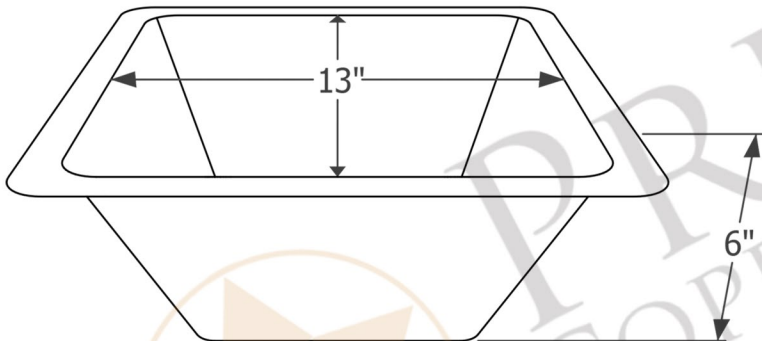

PREMIER
COPPER PRODUCTS

MODEL NUMBER: BSP5_LSQ15DB-P

- Description: 15" Square Under Counter Hammered Copper Bathroom Sink
- Outer Dimension: 15" x 15" x 6"
- Inner Dimension: 13" x 13" x 6"
- Rim: 1"
- Drain Opening: 1.5"
- Finish: Oil Rubbed Bronze

CODE/STANDARD COMPLIANCE

* IAPMO/cUPC LISTED

* ORB: Oil Rubbed Bronze

THIS PRODUCT IS HAND CRAFTED, SMALL VARIANCES IN COLOR AND SIZE MAY OCCUR.
DO NOT MAKE ANY INSTALLATION CUTS UNTIL YOU RECEIVE YOUR ITEM(S).