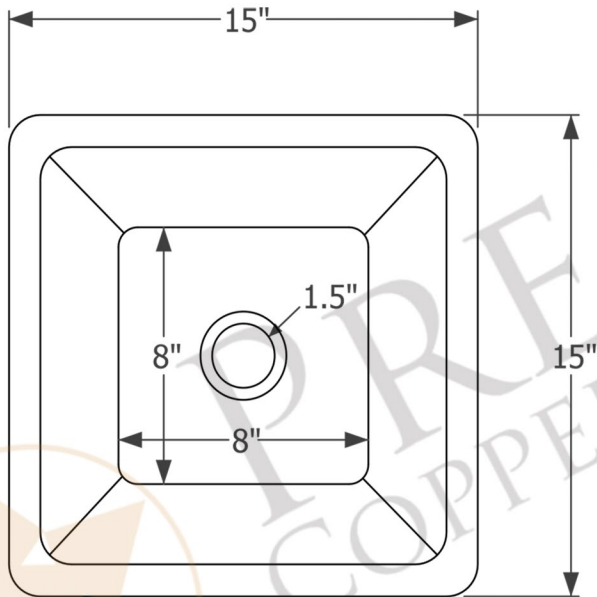

PREMIER
COPPER PRODUCTS

MODEL NUMBER: BSP5_LSQ15DB-P

- Description: 15" Square Under Counter Hammered Copper Bathroom Sink
- Outer Dimension: 15" x 15" x 6"
- Inner Dimension: 13" x 13" x 6"
- Rim: 1"
- Drain Opening: 1.5"
- Finish: Oil Rubbed Bronze

CODE/STANDARD COMPLIANCE

* IAPMO/cUPC LISTED

* ORB: Oil Rubbed Bronze

THIS PRODUCT IS HAND CRAFTED, SMALL VARIANCES IN COLOR AND SIZE MAY OCCUR.
DO NOT MAKE ANY INSTALLATION CUTS UNTIL YOU RECEIVE YOUR ITEM(S).