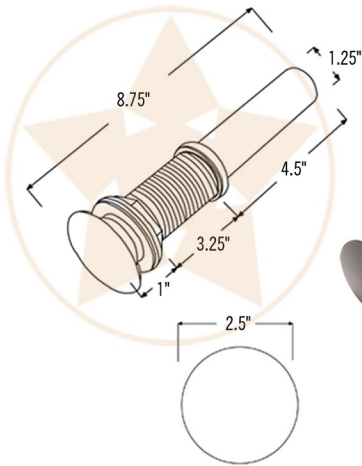

PREMIER
COPPER PRODUCTS

MODEL NUMBER: BSP5_VR15SKDB-P

- * Description: Small Round Skirted Vessel Hammered Copper Sink
- * Outer Dimension: 15" x 5"
- * Inner Dimension: 13" x 5"
- * Skirt: 3"
- * Drain Opening: 1.5"
- * Finish: Oil Rubbed Bronze

PACKAGE INCLUDES THE FOLLOWING ACCESSORIES:

- * 1.5" Non-Overflow Pop-Up Bathroom Sink Drain / ORB Finish (Model# D-208ORB)
- * Copper Sink Wax (Model# W900-WAX)
- * Neutral Cure Copper Sink Installation Silicone (Model# C900-ORB)

* ORB: Oil Rubbed Bronze

DRAIN DETAILS (Model# D-208ORB)

- * Description: 1.5" Non-Overflow Pop-Up Bathroom Sink Drain
- * Design: Push Up Top
- * Upper Flange Dimension: 2"
- * Material: Solid Brass
- * Prop 65 Compliant

SILICONE DETAILS (Model# C900-ORB)

- * Description: Neutral Cure Copper Sink Installation Silicone
- * Color: Oil Rubbed Bronze
- * Size: 4.7oz