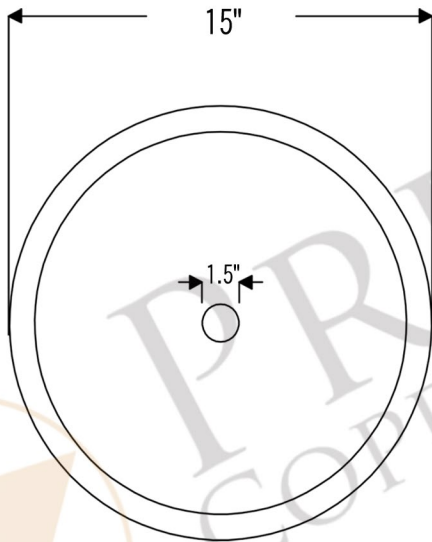

PREMIER
COPPER PRODUCTS

MODEL NUMBER: BSP5_VR15SKDB-P

- Description: Small Round Skirted Vessel Hammered Copper Sink
- Outer Dimension: 15" x 5"
- Inner Dimension: 13" x 5"
- Skirt: 3"
- Drain Opening: 1.5"
- Finish: Oil Rubbed Bronze

CODE/STANDARD COMPLIANCE

* IAPMO/cUPC LISTED

* ORB: Oil Rubbed Bronze

THIS PRODUCT IS HAND CRAFTED, SMALL VARIANCES IN COLOR AND SIZE MAY OCCUR.
DO NOT MAKE ANY INSTALLATION CUTS UNTIL YOU RECEIVE YOUR ITEM(S).