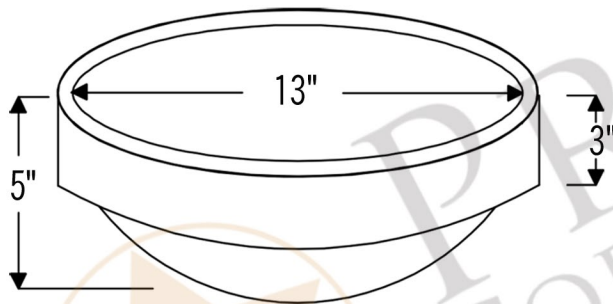

PREMIER
COPPER PRODUCTS

MODEL NUMBER: BSP5_VR15SKDB-P

- Description: Small Round Skirted Vessel Hammered Copper Sink
- Outer Dimension: 15" x 5"
- Inner Dimension: 13" x 5"
- Skirt: 3"
- Drain Opening: 1.5"
- Finish: Oil Rubbed Bronze

CODE/STANDARD COMPLIANCE

* IAPMO/cUPC LISTED

* ORB: Oil Rubbed Bronze

THIS PRODUCT IS HAND CRAFTED, SMALL VARIANCES IN COLOR AND SIZE MAY OCCUR.
DO NOT MAKE ANY INSTALLATION CUTS UNTIL YOU RECEIVE YOUR ITEM(S).