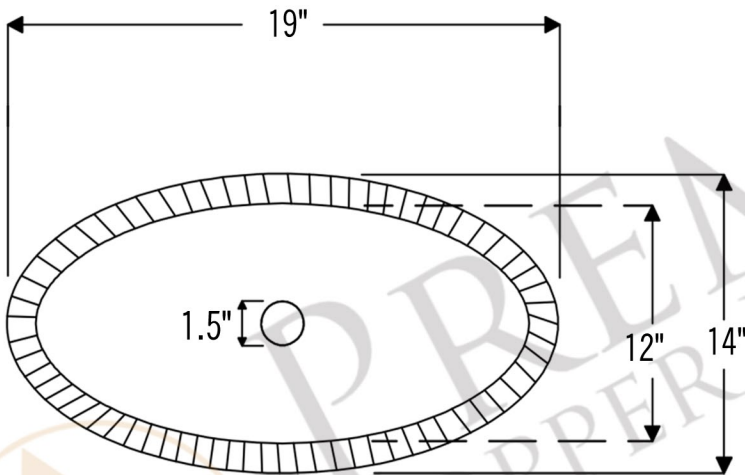

PREMIER
COPPER PRODUCTS

MODEL NUMBER: BSP5_LO19RRDB-P

- Description: Oval Roped Rim Self Rimming Hammered Copper Sink
- Outer Dimension: 19" x 14" x 6"
- Inner Dimension: 17" x 12" x 6"
- Rim: 1"
- Drain Opening: 1.5"
- Finish: Oil Rubbed Bronze

CODE/STANDARD COMPLIANCE

* IAPMO/cUPC LISTED

* ORB: Oil Rubbed Bronze

THIS PRODUCT IS HAND CRAFTED, SMALL VARIANCES IN COLOR AND SIZE MAY OCCUR.
DO NOT MAKE ANY INSTALLATION CUTS UNTIL YOU RECEIVE YOUR ITEM(S).