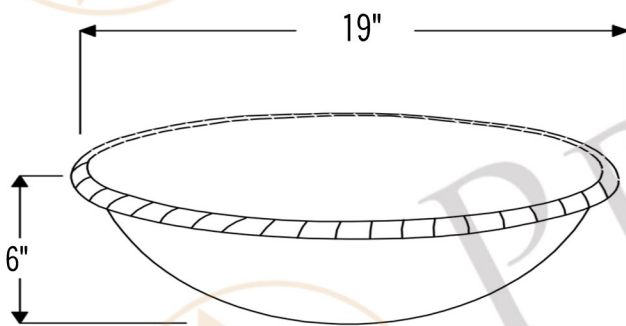

PREMIER
COPPER PRODUCTS

MODEL NUMBER: BSP5_LO19RRDB-P

- Description: Oval Roped Rim Self Rimming Hammered Copper Sink
- Outer Dimension: 19" x 14" x 6"
- Inner Dimension: 17" x 12" x 6"
- Rim: 1"
- Drain Opening: 1.5"
- Finish: Oil Rubbed Bronze

CODE/STANDARD COMPLIANCE

* IAPMO/cUPC LISTED

* ORB: Oil Rubbed Bronze

THIS PRODUCT IS HAND CRAFTED, SMALL VARIANCES IN COLOR AND SIZE MAY OCCUR.
DO NOT MAKE ANY INSTALLATION CUTS UNTIL YOU RECEIVE YOUR ITEM(S).