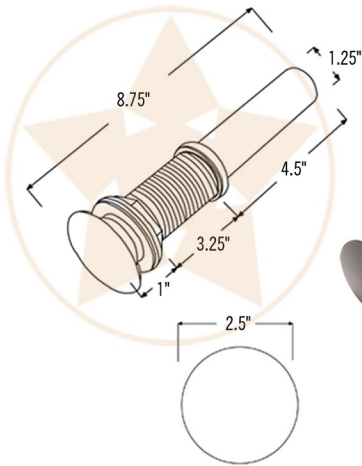

PREMIER
COPPER PRODUCTS

MODEL NUMBER: BSP5_LO19RRDB-P

- * Description: Oval Roped Rim Self Rimming Hammered Copper Sink
- * Outer Dimension: 19" x 14" x 6"
- * Inner Dimension: 17" x 12" x 6"
- * Rim: 1"
- * Drain Opening: 1.5"
- * Finish: Oil Rubbed Bronze

PACKAGE INCLUDES THE FOLLOWING ACCESSORIES:

- * 1.5" Non-Overflow Pop-Up Bathroom Sink Drain / ORB Finish (Model# D-208ORB)
- * Copper Sink Wax (Model# W900-WAX)
- * Neutral Cure Copper Sink Installation Silicone (Model# C900-ORB)

* ORB: Oil Rubbed Bronze

DRAIN DETAILS (Model# D-208ORB)

- * Description: 1.5" Non-Overflow Pop-Up Bathroom Sink Drain
- * Design: Push Up Top
- * Upper Flange Dimension: 2"
- * Material: Solid Brass
- * Prop 65 Compliant

SILICONE DETAILS (Model# C900-ORB)

- * Description: Neutral Cure Copper Sink Installation Silicone
- * Color: Oil Rubbed Bronze
- * Size: 4.7oz