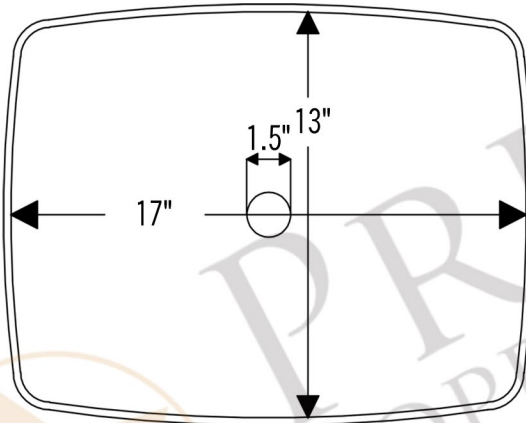

PREMIER
COPPER PRODUCTS

MODEL NUMBER: BSP5_PVREC17-P

- Description: Rectangle Hand Forged Old World Copper Vessel Sink
- Outer Dimension: 17" x 13" x 5"
- Drain Opening: 1.5"
- Finish: Oil Rubbed Bronze

CODE/STANDARD COMPLIANCE

* IAPMO/cUPC LISTED

* ORB: Oil Rubbed Bronze

THIS PRODUCT IS HAND CRAFTED, SMALL VARIANCES IN COLOR AND SIZE MAY OCCUR.
DO NOT MAKE ANY INSTALLATION CUTS UNTIL YOU RECEIVE YOUR ITEM(S).