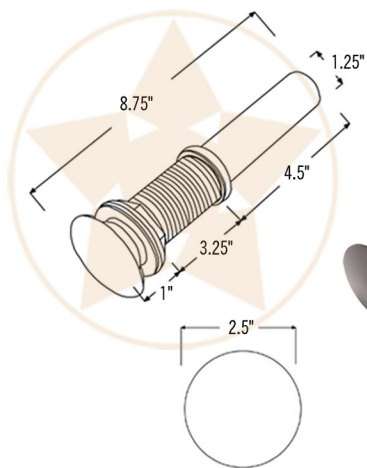

PREMIER  
COPPER PRODUCTS

MODEL NUMBER: BSP5\_PVREC17-P

- \* Description: Rectangle Hand Forged Old World Copper Vessel Sink
- \* Outer Dimension: 17" x 13" x 5"
- \* Drain Opening: 1.5"
- \* Finish: Oil Rubbed Bronze

## PACKAGE INCLUDES THE FOLLOWING ACCESSORIES:

- \* 1.5" Non-Overflow Pop-Up Bathroom Sink Drain / ORB Finish (Model# D-208ORB)
- \* Copper Sink Wax (Model# W900-WAX)
- \* Neutral Cure Copper Sink Installation Silicone (Model# C900-ORB)

### DRAIN DETAILS (Model# D-208ORB)

- \* Description: 1.5" Non-Overflow Pop-Up Bathroom Sink Drain
- \* Design: Push Up Top
- \* Upper Flange Dimension: 2"
- \* Material: Solid Brass
- \* Prop 65 Compliant

### SILICONE DETAILS (Model# C900-ORB)

- \* Description: Neutral Cure Copper Sink Installation Silicone
- \* Color: Oil Rubbed Bronze
- \* Size: 4.7oz