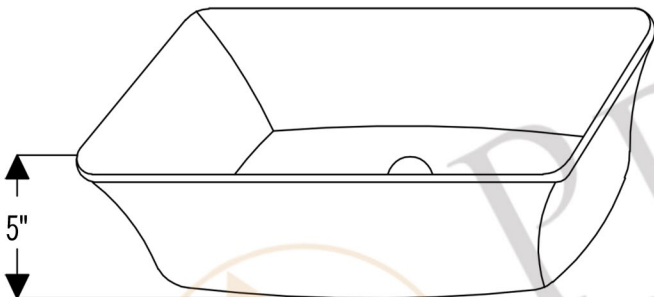

PREMIER
COPPER PRODUCTS

MODEL NUMBER: BSP5_PVREC17-P

- Description: Rectangle Hand Forged Old World Copper Vessel Sink
- Outer Dimension: 17" x 13" x 5"
- Drain Opening: 1.5"
- Finish: Oil Rubbed Bronze

CODE/STANDARD COMPLIANCE

* IAPMO/cUPC LISTED

* ORB: Oil Rubbed Bronze

THIS PRODUCT IS HAND CRAFTED, SMALL VARIANCES IN COLOR AND SIZE MAY OCCUR.
DO NOT MAKE ANY INSTALLATION CUTS UNTIL YOU RECEIVE YOUR ITEM(S).