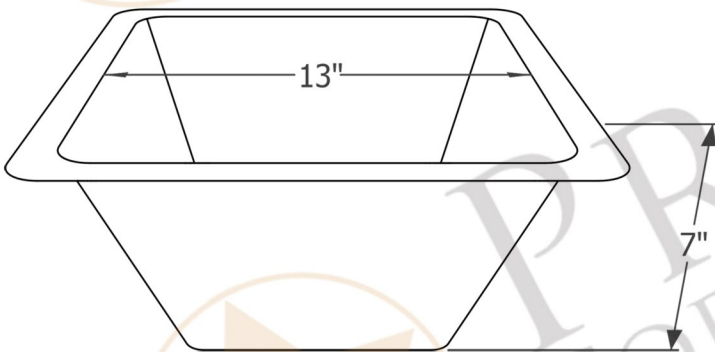

PREMIER
COPPER PRODUCTS

MODEL NUMBER: BSP5_BS15DB3-D

- Description: 15" Square Hammered Copper Bar/Prep Sink with 3.5" Drain Opening
- Outer Dimension: 15" x 15" x 7"
- Inner Dimension: 13" x 13" x 7"
- Rim: 1"
- Drain Opening: 3.5"
- Finish: Oil Rubbed Bronze

CODE/STANDARD COMPLIANCE

* IAPMO/cUPC LISTED

* ORB: Oil Rubbed Bronze

THIS PRODUCT IS HAND CRAFTED, SMALL VARIANCES IN COLOR AND SIZE MAY OCCUR.
DO NOT MAKE ANY INSTALLATION CUTS UNTIL YOU RECEIVE YOUR ITEM(S).