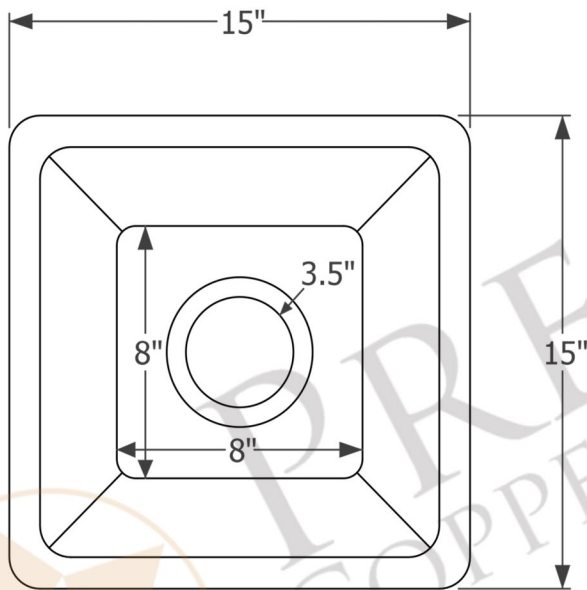

PREMIER
COPPER PRODUCTS

MODEL NUMBER: BSP5_BS15DB3-D

- Description: 15" Square Hammered Copper Bar/Prep Sink with 3.5" Drain Opening
- Outer Dimension: 15" x 15" x 7"
- Inner Dimension: 13" x 13" x 7"
- Rim: 1"
- Drain Opening: 3.5"
- Finish: Oil Rubbed Bronze

CODE/STANDARD COMPLIANCE

* IAPMO/cUPC LISTED

* ORB: Oil Rubbed Bronze

THIS PRODUCT IS HAND CRAFTED, SMALL VARIANCES IN COLOR AND SIZE MAY OCCUR.
DO NOT MAKE ANY INSTALLATION CUTS UNTIL YOU RECEIVE YOUR ITEM(S).