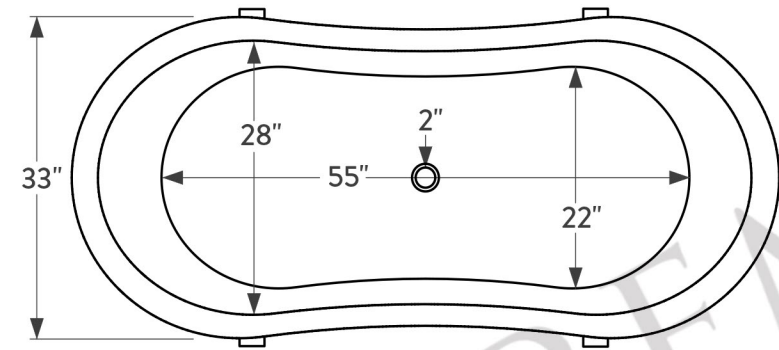

CODE/STANDARD COMPLIANCE

* IAPMO/UPC LISTED

- * Description: 72" Hammered Copper Double Slipper Bathtub with Rings - Overflow Drain Compatible
- * Outer Dimension: 72" x 33" x 35"
- * Center Tub Height: 25"
- * Drain Opening: 2" Center
- * Finish: Oil Rubbed Bronze
- * Hole Sizes: 2.5" (Top) 1.625" (Bottom)
- * Hole Locations: 22" from ground to center of hole (Top) 2.75" from ground to center of hole (Bottom)

* ORB: Oil Rubbed Bronze

DRAIN DETAILS (Model# D-500ORB)

- * Description: Waste & Overflow Kit w/ Pop-Up Drain
- * Design: Push Pop Top
- * Upper Flange Dimension: 2.75"
- * Material: Solid Brass
- * Prop 65 Compliant

SILICONE DETAILS (Model# C900-ORB)

- * Description: Neutral Cure Copper Sink Installation Silicone
- * Color: Oil Rubbed Bronze
- * Size: 4.7oz