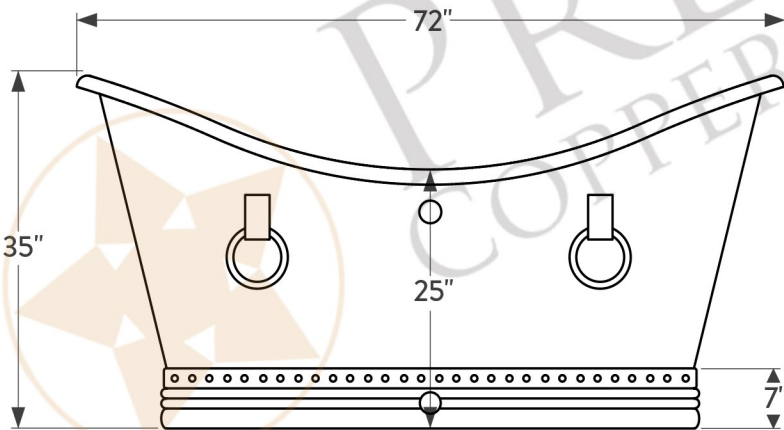

CODE/STANDARD COMPLIANCE

* IAPMO/UPC LISTED

- * Description: 72" Hammered Copper Double Slipper Bathtub with Rings - Overflow Drain Compatible
- * Outer Dimension: 72" x 33" x 35"
- * Center Tub Height: 25"
- * Drain Opening: 2" Center
- * Finish: Oil Rubbed Bronze
- * Hole Sizes: 2.5" (Top) 1.625" (Bottom)
- * Hole Locations: 22" from ground to center of hole (Top) 2.75" from ground to center of hole (Bottom)

* ORB: Oil Rubbed Bronze

DRAIN DETAILS (Model# D-500ORB)

- * Description: Waste & Overflow Kit w/ Pop-Up Drain
- * Design: Push Pop Top
- * Upper Flange Dimension: 2.75"
- * Material: Solid Brass
- * Prop 65 Compliant

SILICONE DETAILS (Model# C900-ORB)

- * Description: Neutral Cure Copper Sink Installation Silicone
- * Color: Oil Rubbed Bronze
- * Size: 4.7oz