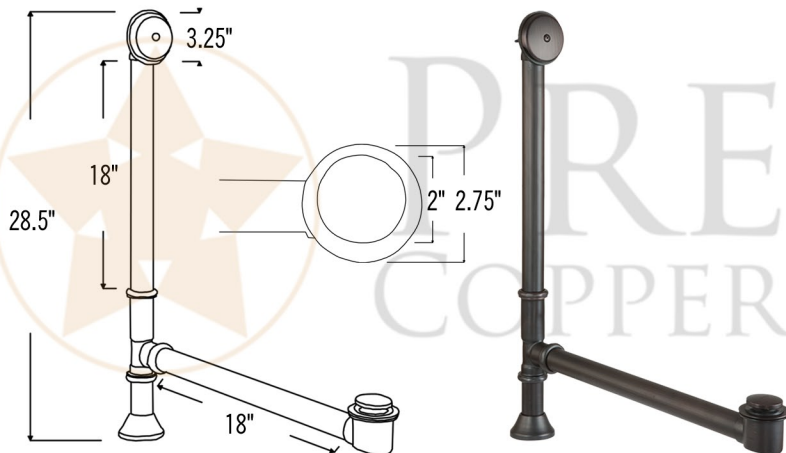

CODE/STANDARD COMPLIANCE

* IAPMO/UPC LISTED

- * Description: 72" Hammered Copper Double Slipper Bathtub with Rings - Overflow Drain Compatible
- * Outer Dimension: 72" x 33" x 35"
- * Center Tub Height: 25"
- * Drain Opening: 2" Center
- * Finish: Oil Rubbed Bronze
- * Hole Sizes: 2.5" (Top) 1.625" (Bottom)
- * Hole Locations: 22" from ground to center of hole (Top) 2.75" from ground to center of hole (Bottom)

THIS PRODUCT IS HAND CRAFTED, SMALL VARIANCES IN COLOR AND SIZE MAY OCCUR.
DO NOT MAKE ANY INSTALLATION CUTS UNTIL YOU RECEIVE YOUR ITEM(S).

PACKAGE INCLUDES THE FOLLOWING ACCESSORIES:

- * Waste & Overflow Kit w/ Pop-Up Drain for Freestanding Bathtub / ORB Finish (Model# D-500ORB)
- * Copper Sink Wax (Model# W900-WAX)
- * Neutral Cure Copper Sink Installation Silicone (Model# C900-ORB)

* ORB: Oil Rubbed Bronze

DRAIN DETAILS (Model# D-500ORB)

- * Description: Waste & Overflow Kit w/ Pop-Up Drain
- * Design: Push Pop Top
- * Upper Flange Dimension: 2.75"
- * Material: Solid Brass
- * Prop 65 Compliant

SILICONE DETAILS (Model# C900-ORB)

- * Description: Neutral Cure Copper Sink Installation Silicone
- * Color: Oil Rubbed Bronze
- * Size: 4.7oz