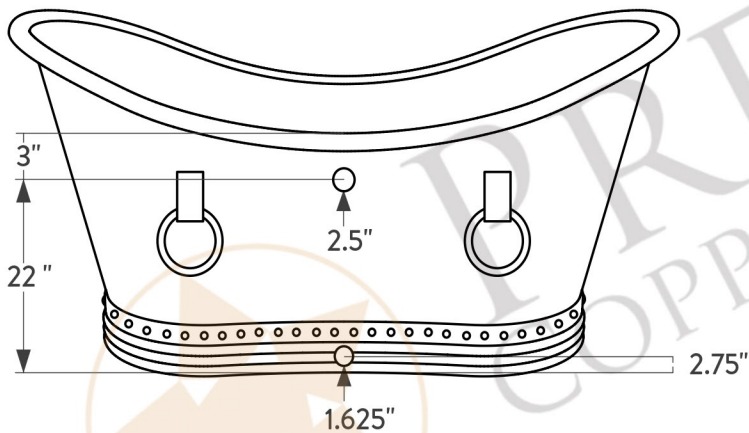

CODE/STANDARD COMPLIANCE

* IAPMO/UPC LISTED

- * Description: 72" Hammered Copper Double Slipper Bathtub with Rings - Overflow Drain Compatible
- * Outer Dimension: 72" x 33" x 35"
- * Center Tub Height: 25"
- * Drain Opening: 2" Center
- * Finish: Oil Rubbed Bronze
- * Hole Sizes: 2.5" (Top) 1.625" (Bottom)
- * Hole Locations: 22" from ground to center of hole (Top) 2.75" from ground to center of hole (Bottom)

* ORB: Oil Rubbed Bronze

DRAIN DETAILS (Model# D-500ORB)

- * Description: Waste & Overflow Kit w/ Pop-Up Drain
- * Design: Push Pop Top
- * Upper Flange Dimension: 2.75"
- * Material: Solid Brass
- * Prop 65 Compliant

SILICONE DETAILS (Model# C900-ORB)

- * Description: Neutral Cure Copper Sink Installation Silicone
- * Color: Oil Rubbed Bronze
- * Size: 4.7oz