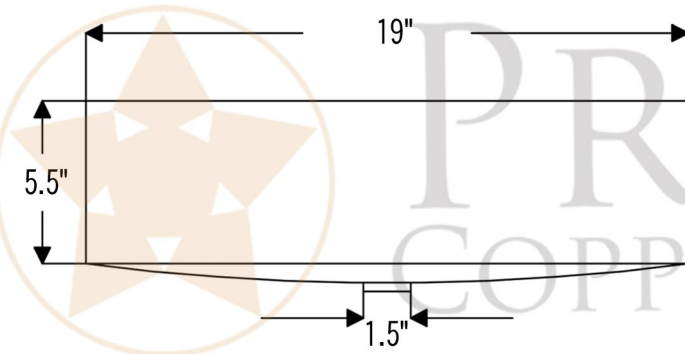

PREMIER
COPPER PRODUCTS

MODEL NUMBER: BSP5_PVTREC19DB-P

- Description: 19" Rectangle Tub Hand Forged Old World Copper Vessel Sink
- Outer Dimension: 19" x 14" x 5.5"
- Drain Opening: 1.5"
- Finish: Oil Rubbed Bronze | Living Copper

CODE/STANDARD COMPLIANCE

* IAPMO/cUPC LISTED

THIS PRODUCT IS HAND CRAFTED, SMALL VARIANCES IN COLOR AND SIZE MAY OCCUR.
DO NOT MAKE ANY INSTALLATION CUTS UNTIL YOU RECEIVE YOUR ITEM(S).