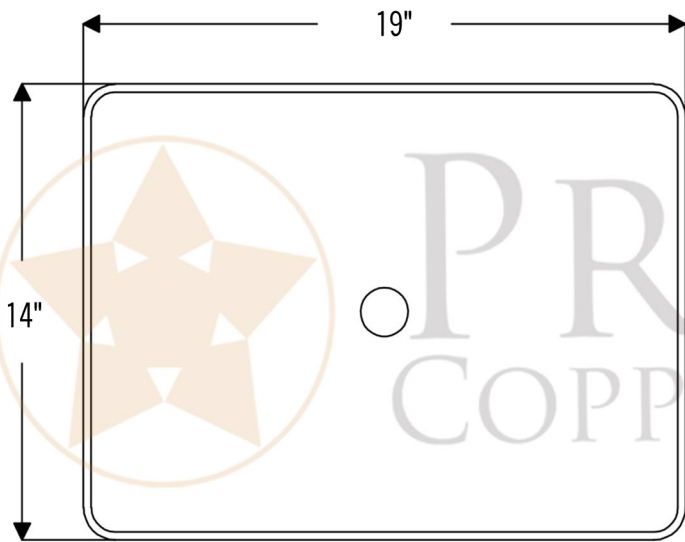

PREMIER
COPPER PRODUCTS

MODEL NUMBER: BSP5_PVTREC19DB-P

- Description: 19" Rectangle Tub Hand Forged Old World Copper Vessel Sink
- Outer Dimension: 19" x 14" x 5.5"
- Drain Opening: 1.5"
- Finish: Oil Rubbed Bronze | Living Copper

CODE/STANDARD COMPLIANCE

* IAPMO/cUPC LISTED

THIS PRODUCT IS HAND CRAFTED, SMALL VARIANCES IN COLOR AND SIZE MAY OCCUR.
DO NOT MAKE ANY INSTALLATION CUTS UNTIL YOU RECEIVE YOUR ITEM(S).