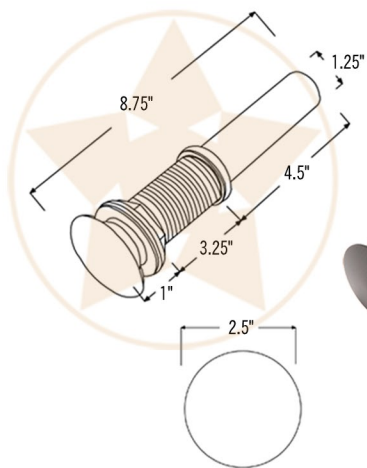

**PREMIER**  
COPPER PRODUCTS

**MODEL NUMBER: BSP5\_PVTREC19DB-P**

- \* Description: 19" Rectangle Tub Hand Forged Old World Copper Vessel Sink
- \* Outer Dimension: 19" x 14" x 5.5"
- \* Drain Opening: 1.5"
- \* Finish: Oil Rubbed Bronze | Living Copper

CODE/STANDARD COMPLIANCE

\* IAPMO/cUPC LISTED

THIS PRODUCT IS HAND CRAFTED, SMALL VARIANCES IN COLOR AND SIZE MAY OCCUR.  
DO NOT MAKE ANY INSTALLATION CUTS UNTIL YOU RECEIVE YOUR ITEM(S).

### DRAIN DETAILS (Model# D-208ORB)

- \* Description: 1.5" Non-Overflow Pop-Up Bathroom Sink Drain
- \* Design: Push Up Top
- \* Upper Flange Dimension: 2"
- \* Material: Solid Brass
- \* Prop 65 Compliant

### SILICONE DETAILS (Model# C900-ORB)

- \* Description: Neutral Cure Copper Sink Installation Silicone
- \* Color: Oil Rubbed Bronze
- \* Size: 4.7oz