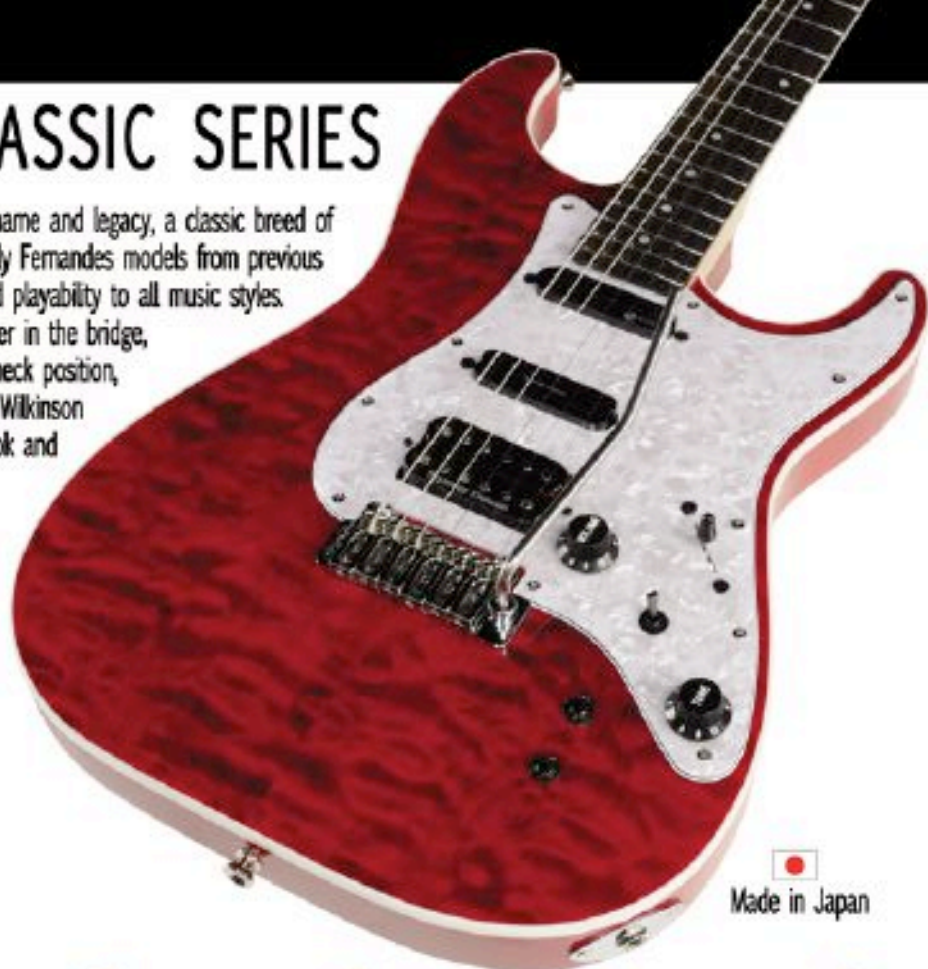

Ravelle Spalted Limited

Monterey Spalted Limited

Dragonfly Spalted Limited

Available finish: Black

MONTEREY ELITE LIMITED

MONTEREY ELITE LIMITED

Body: Mahogany
Neck: Mahogany, Set Neck
Fingerboard: Ebony, 24 3/4" Scale,
22 Jumbo Frets, 14" Radius, Abalone Diamond Shape Inlays
Nut: Graphtech TREM NUT
Tuning Gears: Lock Type
Bridge: Tune-O-Matic W/Stop Tailpiece
Features: FERNANDES SUSTAINER SYSTEM
Controls: 3-Way Toggle Switch, SUSTAINER ON/OFF &
Mode Switches, 1 Volume, 1 Tone
Pickups: Neck: SUSTAINER, Bridge: Seymour Duncan SH-4JB

The Monterey Elite is now available in Flat Black Gloss finish, same specs as regular Elite model, only for limited time!

REVOLVER CLASSIC SERIES

Hailing from the land of the rising sun, cradle of Fernandes' name and legacy, a classic breed of guitars reappears. Reviving the legendary craftsmanship of early Fernandes models from previous decades, the Revolver Classic Series brings superb finesse and playability to all music styles. Loaded with the popular Seymour Duncan Distortion humbucker in the bridge, Cool Rails in the middle and the Fernandes Sustainer in the neck position, Coil Tap switch, Bone nut, Pearl pickguard, Gotch tuners and Wilkinson Vintage Tremolo, you have all the tools necessary to play, look and sound like a pro.