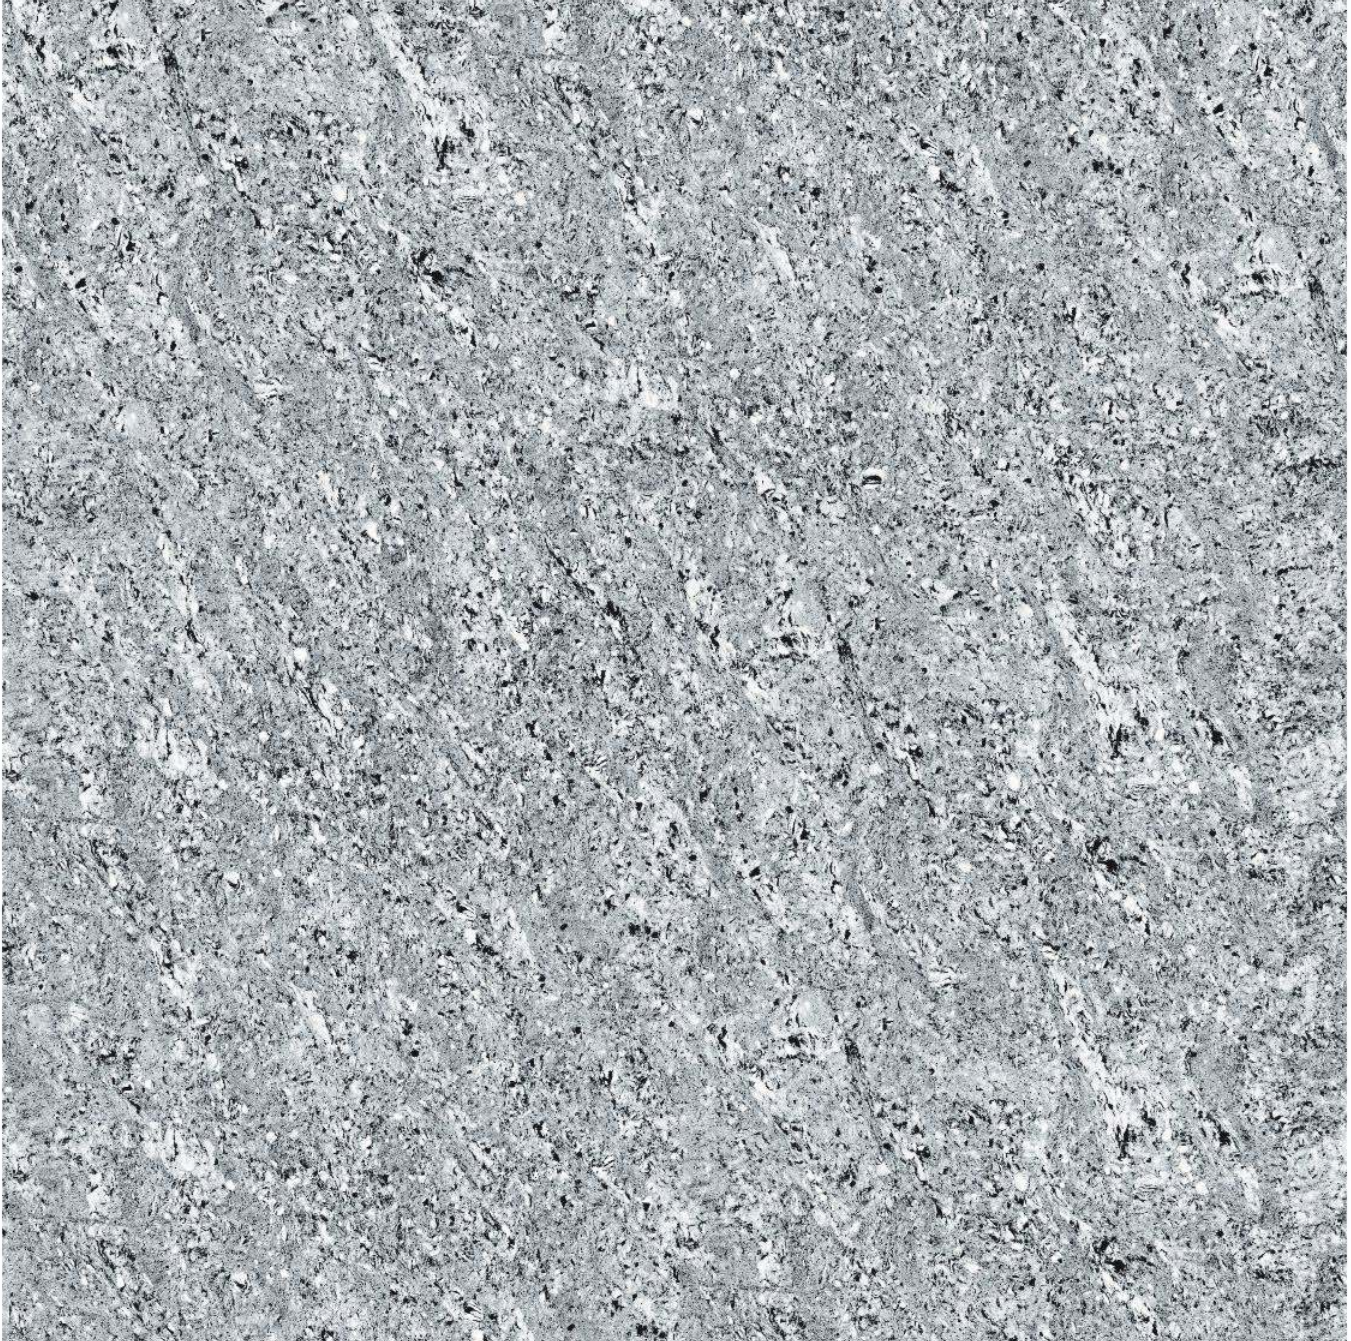

600X
600MM

light traffic areas

water absorption

laying on floor

polished

indoor use

frost resistance

VELVET ASH