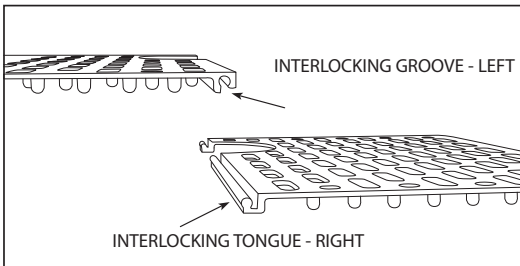

# RUVATI®

SPECIFICATION SHEET

- Material:** Food-safe Heat-resistant Silicone  
**Size:** 25-1/2" (length) x 14-" (width) x 1/2" (height)  
**Color:** Gray

## ASSEMBLY

- Remove the two silicone grid panels from packaging and set them side-by-side, right side up, with drain openings grid edges aligned.
- Place the Interlocking Tongue and Groove in place, one on top of the other so that the Tongue fits into the Groove.
- Snap in place along the mat from top to bottom.