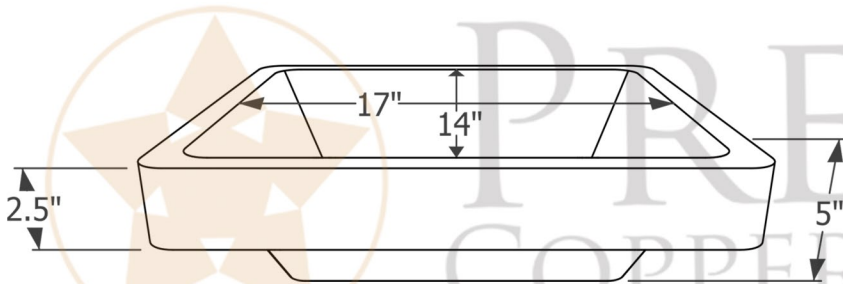

PREMIER
COPPER PRODUCTS

MODEL NUMBER: BSP5_VREC19SKPC-P

- Description: 19" Rectangle Skirted Vessel Hammered Copper Sink in Polished Copper
- Outer Dimension: 19" x 16" x 5"
- Inner Dimension: 17" x 14" x 2.5"
- Rim: 1"
- Skirt Height: 2.5"
- Drain Opening: 1.5"
- Finish: Polished Copper

CODE/STANDARD COMPLIANCE

* IAPMO/cUPC LISTED

THIS PRODUCT IS HAND CRAFTED, SMALL VARIANCES IN COLOR AND SIZE MAY OCCUR.
DO NOT MAKE ANY INSTALLATION CUTS UNTIL YOU RECEIVE YOUR ITEM(S).