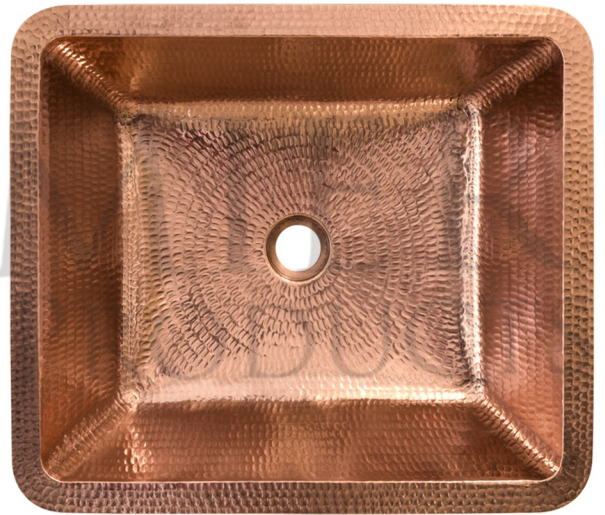

PREMIER
COPPER PRODUCTS

MODEL NUMBER: BSP5_VREC19SKPC-P

- Description: 19" Rectangle Skirted Vessel Hammered Copper Sink in Polished Copper
- Outer Dimension: 19" x 16" x 5"
- Inner Dimension: 17" x 14" x 2.5"
- Rim: 1"
- Skirt Height: 2.5"
- Drain Opening: 1.5"
- Finish: Polished Copper

CODE/STANDARD COMPLIANCE

* IAPMO/cUPC LISTED

THIS PRODUCT IS HAND CRAFTED, SMALL VARIANCES IN COLOR AND SIZE MAY OCCUR.
DO NOT MAKE ANY INSTALLATION CUTS UNTIL YOU RECEIVE YOUR ITEM(S).