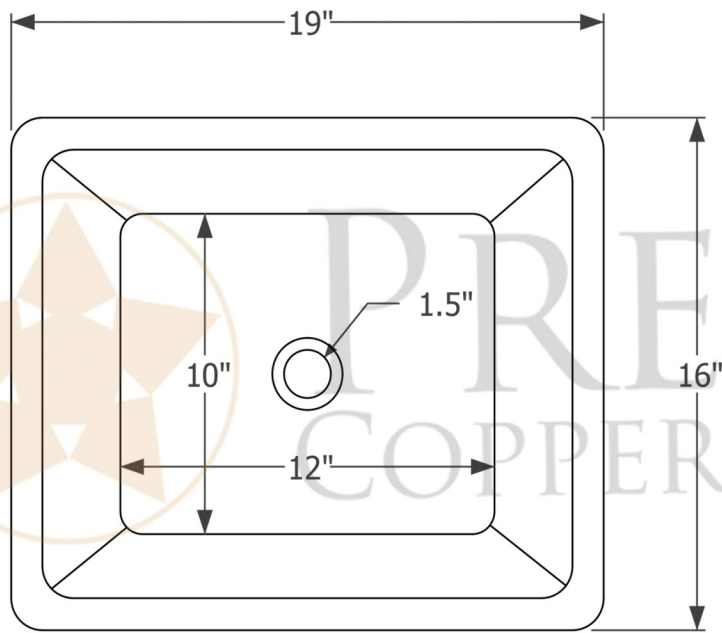

PREMIER  
COPPER PRODUCTS

MODEL NUMBER: BSP5\_VREC19SKPC-P

- \* Description: 19" Rectangle Skirted Vessel Hammered Copper Sink in Polished Copper
- \* Outer Dimension: 19" x 16" x 5"
- \* Inner Dimension: 17" x 14" x 2.5"
- \* Rim: 1"
- \* Skirt Height: 2.5"
- \* Drain Opening: 1.5"
- \* Finish: Polished Copper

CODE/STANDARD COMPLIANCE

\* IAPMO/cUPC LISTED

THIS PRODUCT IS HAND CRAFTED, SMALL VARIANCES IN COLOR AND SIZE MAY OCCUR.  
DO NOT MAKE ANY INSTALLATION CUTS UNTIL YOU RECEIVE YOUR ITEM(S).

### DRAIN DETAILS (Model# D-208PC)

- \* Description: 1.5" Non-Overflow Pop-Up Bathroom Sink Drain
- \* Design: Push Up Top
- \* Upper Flange Dimension: 2"
- \* Material: Solid Brass
- \* Prop 65 Compliant