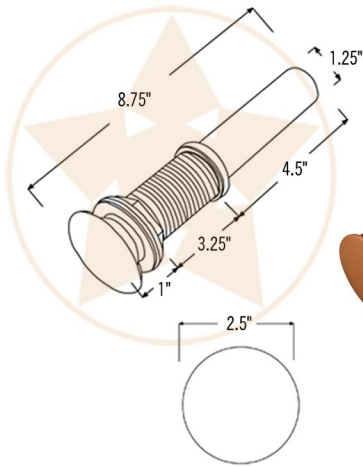

PREMIER  
COPPER PRODUCTS

MODEL NUMBER: BSP5\_VREC19SKPC-P

- \* Description: 19" Rectangle Skirted Vessel Hammered Copper Sink in Polished Copper
- \* Outer Dimension: 19" x 16" x 5"
- \* Inner Dimension: 17" x 14" x 2.5"
- \* Rim: 1"
- \* Skirt Height: 2.5"
- \* Drain Opening: 1.5"
- \* Finish: Polished Copper

CODE/STANDARD COMPLIANCE

\* IAPMO/cUPC LISTED

THIS PRODUCT IS HAND CRAFTED, SMALL VARIANCES IN COLOR AND SIZE MAY OCCUR.  
DO NOT MAKE ANY INSTALLATION CUTS UNTIL YOU RECEIVE YOUR ITEM(S).

## PACKAGE INCLUDES THE FOLLOWING ACCESSORIES:

- \* 1.5" Non-Overflow Pop-Up Bathroom Sink Drain / PC Finish (Model# D-208PC)
- \* Copper Sink Wax (Model# W900-WAX)

\* PC: Polished Copper

### DRAIN DETAILS (Model# D-208PC)

- \* Description: 1.5" Non-Overflow Pop-Up Bathroom Sink Drain
- \* Design: Push Up Top
- \* Upper Flange Dimension: 2"
- \* Material: Solid Brass
- \* Prop 65 Compliant