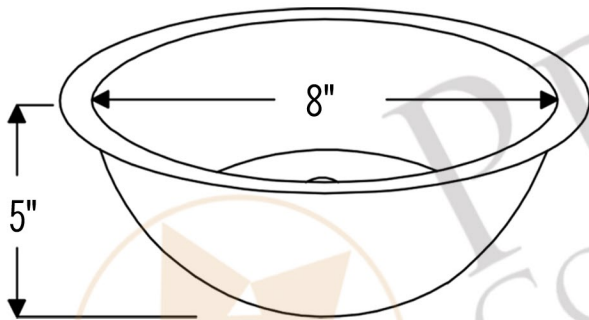

PREMIER
COPPER PRODUCTS

MODEL NUMBER: BSP5_LR10FDB-P

- Description: 10" Small Round Under Counter Hammered Copper Sink
- Outer Dimension: 10" x 5"
- Inner Dimension: 8" x 5"
- Rim: 1"
- Drain Opening: 1.5"
- Finish: Oil Rubbed Bronze

CODE/STANDARD COMPLIANCE

* IAPMO/cUPC LISTED

THIS PRODUCT IS HAND CRAFTED, SMALL VARIANCES IN COLOR AND SIZE MAY OCCUR.
DO NOT MAKE ANY INSTALLATION CUTS UNTIL YOU RECEIVE YOUR ITEM(S).