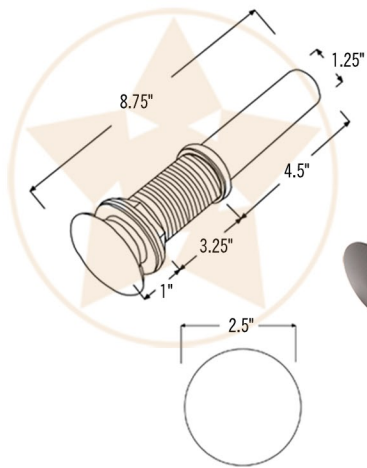

PREMIER
COPPER PRODUCTS

MODEL NUMBER: BSP5_LR10FDB-P

- * Description: 10" Small Round Under Counter Hammered Copper Sink
- * Outer Dimension: 10" x 5"
- * Inner Dimension: 8" x 5"
- * Rim: 1"
- * Drain Opening: 1.5"
- * Finish: Oil Rubbed Bronze

CODE/STANDARD COMPLIANCE

* IAPMO/cUPC LISTED

THIS PRODUCT IS HAND CRAFTED, SMALL VARIANCES IN COLOR AND SIZE MAY OCCUR.
DO NOT MAKE ANY INSTALLATION CUTS UNTIL YOU RECEIVE YOUR ITEM(S).

PACKAGE INCLUDES THE FOLLOWING ACCESSORIES:

DRAIN DETAILS (Model# D-208ORB)

- * Description: 1.5" Non-Overflow Pop-Up Bathroom Sink Drain
- * Design: Push Up Top
- * Upper Flange Dimension: 2"
- * Material: Solid Brass
- * Prop 65 Compliant

WAX DETAILS (Model# W900-WAX)

SILICONE DETAILS (Model# C900-ORB)

- * Description: Neutral Cure Copper Sink Installation Silicone
- * Color: Oil Rubbed Bronze
- * Size: 4.7oz