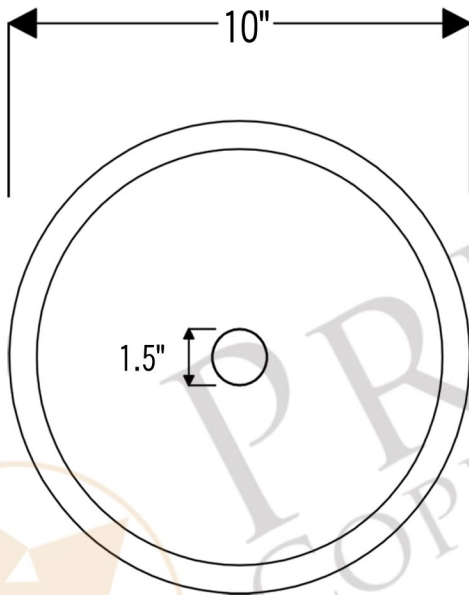

PREMIER
COPPER PRODUCTS

MODEL NUMBER: BSP5_LR10FDB-P

- Description: 10" Small Round Under Counter Hammered Copper Sink
- Outer Dimension: 10" x 5"
- Inner Dimension: 8" x 5"
- Rim: 1"
- Drain Opening: 1.5"
- Finish: Oil Rubbed Bronze

CODE/STANDARD COMPLIANCE

* IAPMO/cUPC LISTED

THIS PRODUCT IS HAND CRAFTED, SMALL VARIANCES IN COLOR AND SIZE MAY OCCUR.
DO NOT MAKE ANY INSTALLATION CUTS UNTIL YOU RECEIVE YOUR ITEM(S).