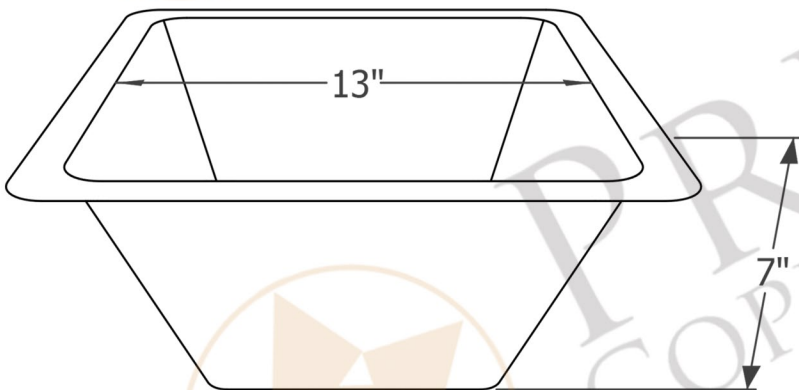

- Description: 15" Square Hammered Copper Bar/Prep Sink with 2" Drain Opening
- Outer Dimension: 15" x 15" x 7"
- Inner Dimension: 13" x 13" x 7"
- Rim: 1"
- Drain Opening: 2"
- Finish: Polished Copper

* PC: Polished Copper

THIS PRODUCT IS HAND CRAFTED, SMALL VARIANCES IN COLOR AND SIZE MAY OCCUR.
DO NOT MAKE ANY INSTALLATION CUTS UNTIL YOU RECEIVE YOUR ITEM(S).