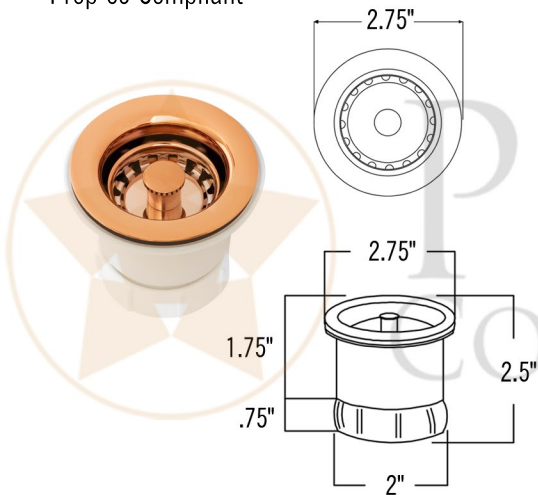

- * Description: 15" Square Hammered Copper Bar/Prep Sink with 2" Drain Opening
- * Outer Dimension: 15" x 15" x 7"
- * Inner Dimension: 13" x 13" x 7"
- * Rim: 1"
- * Drain Opening: 2"
- * Finish: Polished Copper

* PC: Polished Copper

THIS PRODUCT IS HAND CRAFTED, SMALL VARIANCES IN COLOR AND SIZE MAY OCCUR.
DO NOT MAKE ANY INSTALLATION CUTS UNTIL YOU RECEIVE YOUR ITEM(S).

PACKAGE INCLUDES THE FOLLOWING ACCESSORIES:

- * 2" Basket Strainer Drain / PC Finish (Model# D-133PC)
- * Copper Sink Wax (Model# W900-WAX)

* PC: Polished Copper

DRAIN DETAILS (Model# D-133PC)

- * Description: 2" Bar Basket Sink Drain
- * Upper Flange Dimension: 2.75"
- * Material: Solid Brass
- * Prop 65 Compliant

WAX DETAILS (Model# W900-WAX)

- * Description: Copper Sink Wax Protectant
- * Made From Natural Bee's Wax
- * No Wax Build Up Ever!
- * Hard Water Protection
- * Works Great on a Variety of Different Surfaces: