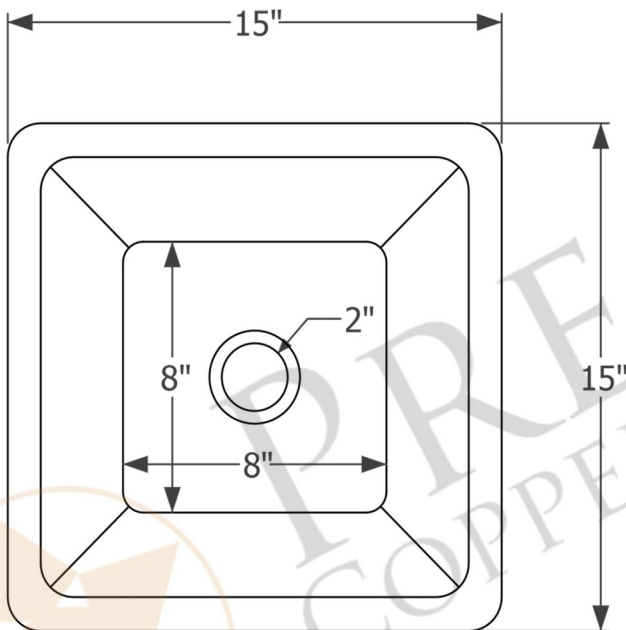

- Description: 15" Square Hammered Copper Bar/Prep Sink with 2" Drain Opening
- Outer Dimension: 15" x 15" x 7"
- Inner Dimension: 13" x 13" x 7"
- Rim: 1"
- Drain Opening: 2"
- Finish: Polished Copper

* PC: Polished Copper

THIS PRODUCT IS HAND CRAFTED, SMALL VARIANCES IN COLOR AND SIZE MAY OCCUR.
DO NOT MAKE ANY INSTALLATION CUTS UNTIL YOU RECEIVE YOUR ITEM(S).