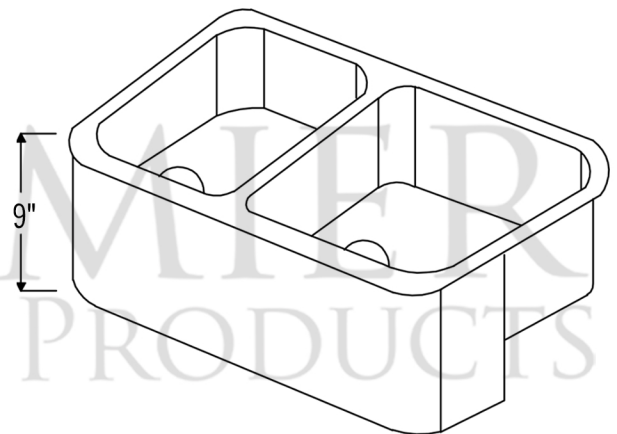

**PACKAGE INCLUDES THE FOLLOWING ITEMS:**

- \* 33" Hammered Copper Kitchen Apron 40/60 Double Basin Sink / ORB Finish (Model# KA40DB33229)
- \* 3.5" Garbage Disposal Drain w/ Basket / ORB Finish (Model# D-130ORB)
- \* 3.5" Kitchen Basket Strainer Drain / ORB Finish (Model# D-132ORB)
- \* Oil Rubbed Bronze Installation Silicone (Model# C900-ORB)
- \* Copper Sink Wax (Model# W900-WAX)

\* ORB: Oil Rubbed Bronze

**SINK DETAILS (Model# KA40DB33229)**

- \* 33" Hammered Copper Kitchen Apron 40/60 Double Basin Sink
- \* Color: Oil Rubbed Bronze
- \* Outer Dimension: 33" x 22" x 9"
- \* Inner Dimension: L: 12.5" x 19" x 9" / R: 17.5" x 19" x 9"
- \* Rim: Left, Back, Right - 1" / Front - 2"
- \* Divider: 1" Wide (Optimized)
- \* Drain Opening: 3.5" Standard
- \* Material Gauge: 14
- \* CODE / STANDARD COMPLIANCE: IAPMO / cUPC LISTED

### PACKAGE INCLUDES THE FOLLOWING ITEMS:

- \* 33" Hammered Copper Kitchen Apron 40/60 Double Basin Sink / ORB Finish (Model# KA40DB33229)
- \* 3.5" Garbage Disposal Drain w/ Basket / ORB Finish (Model# D-130ORB)
- \* 3.5" Kitchen Basket Strainer Drain / ORB Finish (Model# D-132ORB)
- \* Oil Rubbed Bronze Installation Silicone (Model# C900-ORB)
- \* Copper Sink Wax (Model# W900-WAX)