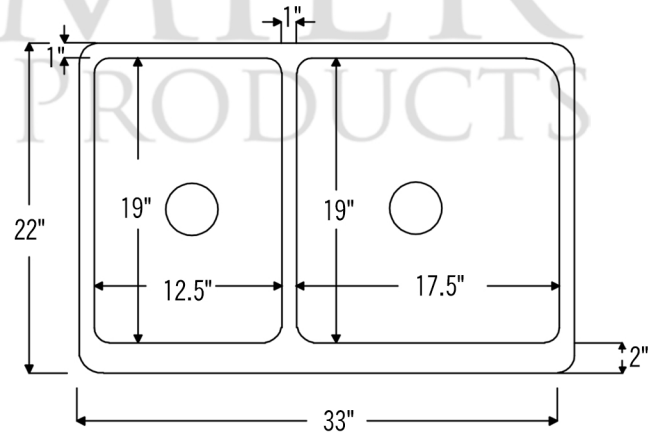

**PACKAGE INCLUDES THE FOLLOWING ITEMS:**

- \* 33" Hammered Copper Kitchen Apron 40/60 Double Basin Sink / ORB Finish (Model# KA40DB33229)
- \* 3.5" Garbage Disposal Drain w/ Basket / ORB Finish (Model# D-130ORB)
- \* 3.5" Kitchen Basket Strainer Drain / ORB Finish (Model# D-132ORB)
- \* Oil Rubbed Bronze Installation Silicone (Model# C900-ORB)
- \* Copper Sink Wax (Model# W900-WAX)

\* ORB: Oil Rubbed Bronze

**SINK DETAILS (Model# KA40DB33229)**

- \* 33" Hammered Copper Kitchen Apron 40/60 Double Basin Sink
- \* Color: Oil Rubbed Bronze
- \* Outer Dimension: 33" x 22" x 9"
- \* Inner Dimension: L: 12.5" x 19" x 9" / R: 17.5" x 19" x 9"
- \* Rim: Left, Back, Right - 1" / Front - 2"
- \* Divider: 1" Wide (Optimized)
- \* Drain Opening: 3.5" Standard
- \* Material Gauge: 14
- \* CODE / STANDARD COMPLIANCE: IAPMO / cUPC LISTED

### DRAIN #1 DETAILS (Model# D-130ORB)

- \* 3.5" Deluxe Garbage Disposal Drain w/ Basket
- \* Color: Oil Rubbed Bronze
- \* Outer Dimension: 4.5" x 2.25"
- \* Inner Dimension: 3.5"
- \* Installation Type: Insinkerator Brand Compatible
- \* Material: Brass
- \* Prop 65 Compliant

### SILICONE DETAILS (Model# C900-ORB)

- \* Neutral Cure Installation Silicone
- \* Size: 4.7 OZ
- \* Matches a Variety of Different Styled Sinks and Drains