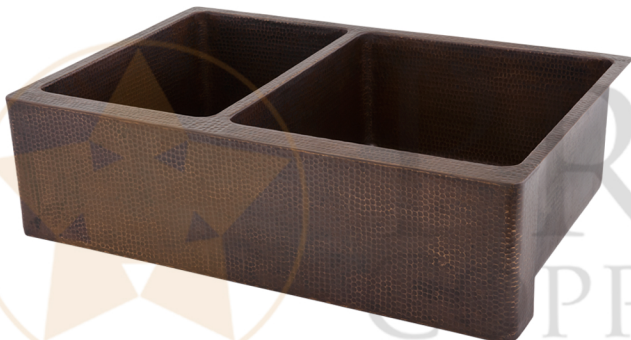

**PACKAGE INCLUDES THE FOLLOWING ITEMS:**

- \* 33" Hammered Copper Kitchen Apron 40/60 Double Basin Sink / ORB Finish (Model# KA40DB33229)
- \* 3.5" Garbage Disposal Drain w/ Basket / ORB Finish (Model# D-130ORB)
- \* 3.5" Kitchen Basket Strainer Drain / ORB Finish (Model# D-132ORB)
- \* Oil Rubbed Bronze Installation Silicone (Model# C900-ORB)
- \* Copper Sink Wax (Model# W900-WAX)

\* ORB: Oil Rubbed Bronze

**SINK DETAILS (Model# KA40DB33229)**

- \* 33" Hammered Copper Kitchen Apron 40/60 Double Basin Sink
- \* Color: Oil Rubbed Bronze
- \* Outer Dimension: 33" x 22" x 9"
- \* Inner Dimension: L: 12.5" x 19" x 9" / R: 17.5" x 19" x 9"
- \* Rim: Left, Back, Right - 1" / Front - 2"
- \* Divider: 1" Wide (Optimized)
- \* Drain Opening: 3.5" Standard
- \* Material Gauge: 14
- \* CODE / STANDARD COMPLIANCE: IAPMO / cUPC LISTED

### PACKAGE INCLUDES THE FOLLOWING ITEMS:

- \* 33" Hammered Copper Kitchen Apron 40/60 Double Basin Sink / ORB Finish (Model# KA40DB33229)
- \* 3.5" Garbage Disposal Drain w/ Basket / ORB Finish (Model# D-130ORB)
- \* 3.5" Kitchen Basket Strainer Drain / ORB Finish (Model# D-132ORB)
- \* Oil Rubbed Bronze Installation Silicone (Model# C900-ORB)
- \* Copper Sink Wax (Model# W900-WAX)

### DRAIN #1 DETAILS (Model# D-130ORB)

- \* 3.5" Deluxe Garbage Disposal Drain w/ Basket
- \* Color: Oil Rubbed Bronze
- \* Outer Dimension: 4.5" x 2.25"
- \* Inner Dimension: 3.5"
- \* Installation Type: Insinkerator Brand Compatible
- \* Material: Brass
- \* Prop 65 Compliant