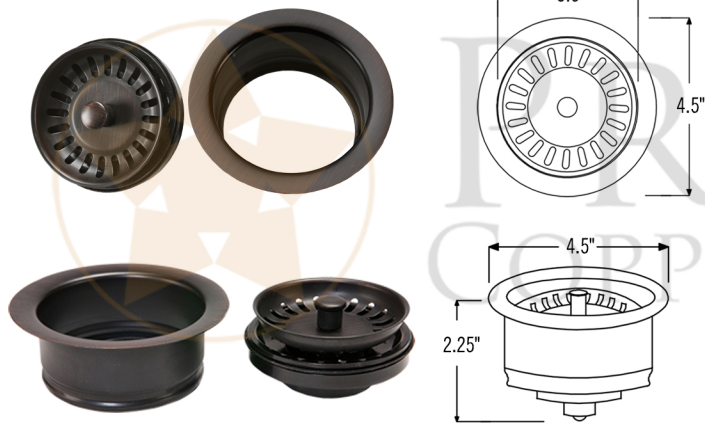

**PACKAGE INCLUDES THE FOLLOWING ITEMS:**

- \* 33" Hammered Copper Kitchen Apron 40/60 Double Basin Sink / ORB Finish (Model# KA40DB33229)
- \* 3.5" Garbage Disposal Drain w/ Basket / ORB Finish (Model# D-130ORB)
- \* 3.5" Kitchen Basket Strainer Drain / ORB Finish (Model# D-132ORB)
- \* Oil Rubbed Bronze Installation Silicone (Model# C900-ORB)
- \* Copper Sink Wax (Model# W900-WAX)

\* ORB: Oil Rubbed Bronze

**SINK DETAILS (Model# KA40DB33229)**

- \* 33" Hammered Copper Kitchen Apron 40/60 Double Basin Sink
- \* Color: Oil Rubbed Bronze
- \* Outer Dimension: 33" x 22" x 9"
- \* Inner Dimension: L: 12.5" x 19" x 9" / R: 17.5" x 19" x 9"
- \* Rim: Left, Back, Right - 1" / Front - 2"
- \* Divider: 1" Wide (Optimized)
- \* Drain Opening: 3.5" Standard
- \* Material Gauge: 14
- \* CODE / STANDARD COMPLIANCE: IAPMO / cUPC LISTED

### PACKAGE INCLUDES THE FOLLOWING ITEMS:

- \* 33" Hammered Copper Kitchen Apron 40/60 Double Basin Sink / ORB Finish (Model# KA40DB33229)
- \* 3.5" Garbage Disposal Drain w/ Basket / ORB Finish (Model# D-130ORB)
- \* 3.5" Kitchen Basket Strainer Drain / ORB Finish (Model# D-132ORB)
- \* Oil Rubbed Bronze Installation Silicone (Model# C900-ORB)
- \* Copper Sink Wax (Model# W900-WAX)

### DRAIN #1 DETAILS (Model# D-130ORB)

- \* 3.5" Deluxe Garbage Disposal Drain w/ Basket
- \* Color: Oil Rubbed Bronze
- \* Outer Dimension: 4.5" x 2.25"
- \* Inner Dimension: 3.5"
- \* Installation Type: Insinkerator Brand Compatible
- \* Material: Brass
- \* Prop 65 Compliant