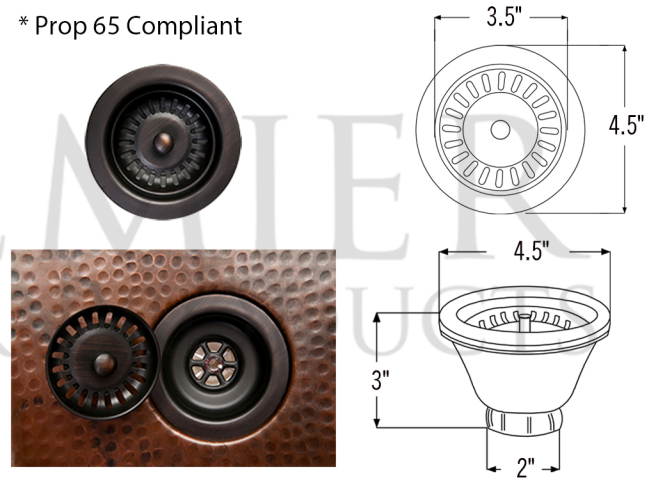

\* ORB: Oil Rubbed Bronze

**SINK DETAILS (Model# KA40DB33229)**

- \* 33" Hammered Copper Kitchen Apron 40/60 Double Basin Sink
- \* Color: Oil Rubbed Bronze
- \* Outer Dimension: 33" x 22" x 9"
- \* Inner Dimension: L: 12.5" x 19" x 9" / R: 17.5" x 19" x 9"
- \* Rim: Left, Back, Right - 1" / Front - 2"
- \* Divider: 1" Wide (Optimized)
- \* Drain Opening: 3.5" Standard
- \* Material Gauge: 14
- \* CODE / STANDARD COMPLIANCE: IAPMO / cUPC LISTED

### PACKAGE INCLUDES THE FOLLOWING ITEMS:

- \* 33" Hammered Copper Kitchen Apron 40/60 Double Basin Sink / ORB Finish (Model# KA40DB33229)
- \* 3.5" Garbage Disposal Drain w/ Basket / ORB Finish (Model# D-130ORB)
- \* 3.5" Kitchen Basket Strainer Drain / ORB Finish (Model# D-132ORB)
- \* Oil Rubbed Bronze Installation Silicone (Model# C900-ORB)
- \* Copper Sink Wax (Model# W900-WAX)

### DRAIN #1 DETAILS (Model# D-130ORB)

- \* 3.5" Deluxe Garbage Disposal Drain w/ Basket
- \* Color: Oil Rubbed Bronze
- \* Outer Dimension: 4.5" x 2.25"
- \* Inner Dimension: 3.5"
- \* Installation Type: Insinkerator Brand Compatible
- \* Material: Brass
- \* Prop 65 Compliant

### SILICONE DETAILS (Model# C900-ORB)

- \* Neutral Cure Installation Silicone
- \* Size: 4.7 OZ
- \* Matches a Variety of Different Styled Sinks and Drains