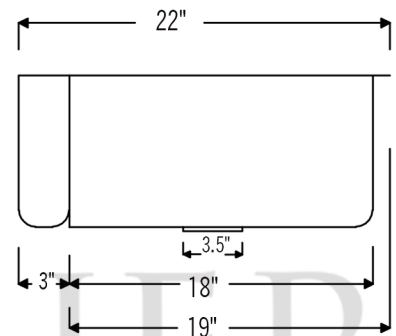

\* ORB: Oil Rubbed Bronze

**SINK DETAILS (Model# KA40DB33229)**

- \* 33" Hammered Copper Kitchen Apron 40/60 Double Basin Sink
- \* Color: Oil Rubbed Bronze
- \* Outer Dimension: 33" x 22" x 9"
- \* Inner Dimension: L: 12.5" x 19" x 9" / R: 17.5" x 19" x 9"
- \* Rim: Left, Back, Right - 1" / Front - 2"
- \* Divider: 1" Wide (Optimized)
- \* Drain Opening: 3.5" Standard
- \* Material Gauge: 14
- \* CODE / STANDARD COMPLIANCE: IAPMO / cUPC LISTED

### SILICONE DETAILS (Model# C900-ORB)

- \* Neutral Cure Installation Silicone
- \* Size: 4.7 OZ
- \* Matches a Variety of Different Styled Sinks and Drains