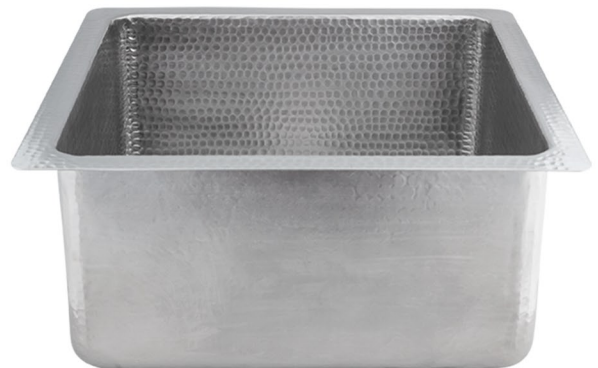

- \* Description: 16" Square Hammered Copper Bar/Prep Sink in Nickel with 3.5" Drain Opening
- \* Outer Dimension: 16" x 16" x 7"
- \* Inner Dimension: 14" x 14" x 7"
- \* Gauge: 14
- \* Rim: 1"
- \* Drain Opening: 3.5"
- \* Finish: Nickel

## PACKAGE INCLUDES THE FOLLOWING ACCESSORIES:

- \* 3.5" Deluxe Garbage Disposal Drain w/ Basket / BN Finish (Model# D-130BN)
- \* Copper Sink Wax (Model# W900-WAX)

\* BN: Brushed Nickel

### DRAIN DETAILS (Model# D-130BN)

- \* Description: 3.5" Garbage Disposal Drain
- \* Upper Flange Dimension: 4.5"
- \* Material: Solid Brass
- \* Prop 65 Compliant

### WAX DETAILS (Model# W900-WAX)

- \* Description: Copper Sink Wax Protectant
- \* Made From Natural Bee's Wax
- \* No Wax Build Up Ever!
- \* Hard Water Protection
- \* Works Great on a Variety of Different Surfaces: