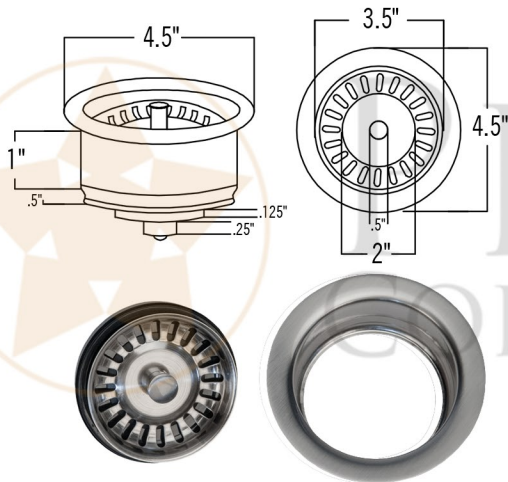

- \* Description: 16" Square Hammered Copper Bar/Prep Sink in Nickel with 3.5" Drain Opening
- \* Outer Dimension: 16" x 16" x 7"
- \* Inner Dimension: 14" x 14" x 7"
- \* Gauge: 14
- \* Rim: 1"
- \* Drain Opening: 3.5"
- \* Finish: Nickel

## PACKAGE INCLUDES THE FOLLOWING ACCESSORIES:

- \* 3.5" Deluxe Garbage Disposal Drain w/ Basket / BN Finish (Model# D-130BN)
- \* Copper Sink Wax (Model# W900-WAX)

\* BN: Brushed Nickel

### DRAIN DETAILS (Model# D-130BN)

- \* Description: 3.5" Garbage Disposal Drain
- \* Upper Flange Dimension: 4.5"
- \* Material: Solid Brass
- \* Prop 65 Compliant