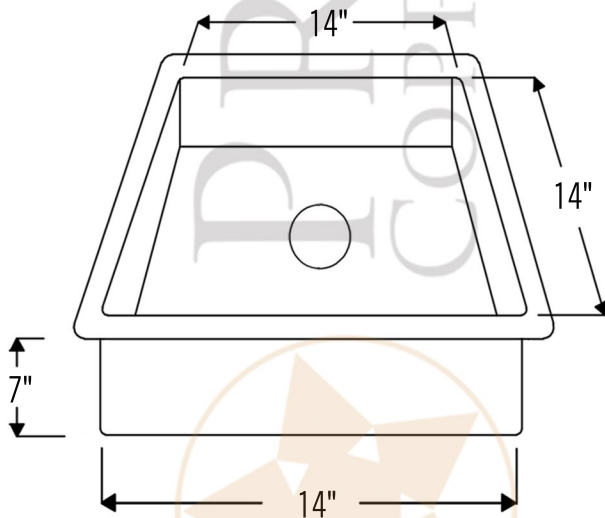

- \* Description: 16" Square Hammered Copper Bar/Prep Sink in Nickel with 3.5" Drain Opening
- \* Outer Dimension: 16" x 16" x 7"
- \* Inner Dimension: 14" x 14" x 7"
- \* Gauge: 14
- \* Rim: 1"
- \* Drain Opening: 3.5"
- \* Finish: Nickel

### DRAIN DETAILS (Model# D-130BN)

- \* Description: 3.5" Garbage Disposal Drain
- \* Upper Flange Dimension: 4.5"
- \* Material: Solid Brass
- \* Prop 65 Compliant