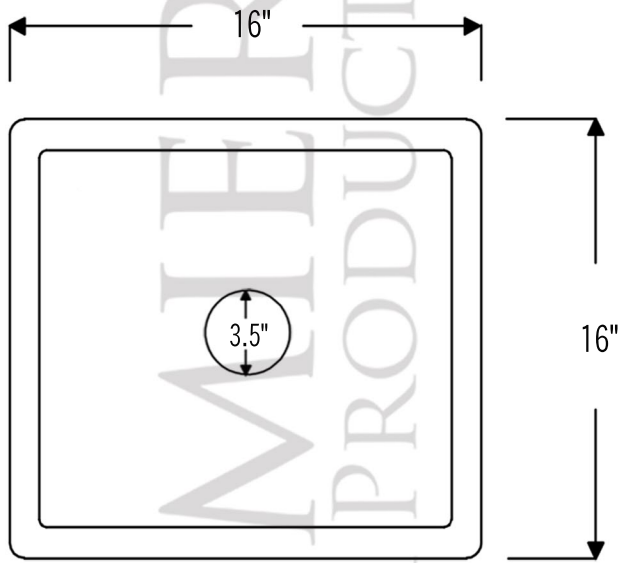

- \* Description: 16" Square Hammered Copper Bar/Prep Sink in Nickel with 3.5" Drain Opening
- \* Outer Dimension: 16" x 16" x 7"
- \* Inner Dimension: 14" x 14" x 7"
- \* Gauge: 14
- \* Rim: 1"
- \* Drain Opening: 3.5"
- \* Finish: Nickel

### DRAIN DETAILS (Model# D-130BN)

- \* Description: 3.5" Garbage Disposal Drain
- \* Upper Flange Dimension: 4.5"
- \* Material: Solid Brass
- \* Prop 65 Compliant