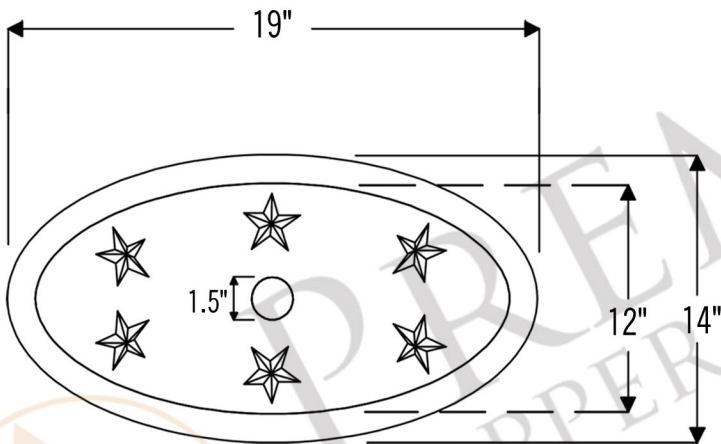

PREMIER
COPPER PRODUCTS

MODEL NUMBER: BSP5_LO19FSTDB-P

- Description: Oval Star Under Counter Hammered Copper Sink
- Outer Dimension: 19" x 14" x 6"
- Inner Dimension: 17" x 12" x 6"
- Rim: 1"
- Drain Opening: 1.5"
- Finish: Oil Rubbed Bronze
- Design: Stars

CODE/STANDARD COMPLIANCE

* IAPMO/cUPC LISTED

* ORB: Oil Rubbed Bronze

THIS PRODUCT IS HAND CRAFTED, SMALL VARIANCES IN COLOR AND SIZE MAY OCCUR.
DO NOT MAKE ANY INSTALLATION CUTS UNTIL YOU RECEIVE YOUR ITEM(S).