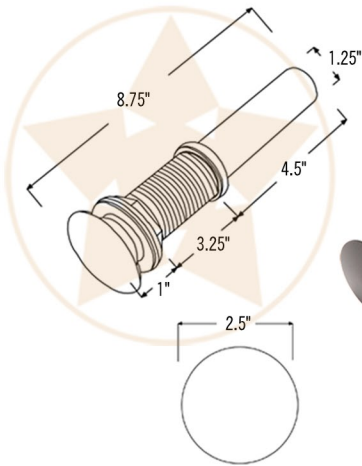

PREMIER
COPPER PRODUCTS

MODEL NUMBER: BSP5_LO19FSTDB-P

- * Description: Oval Star Under Counter Hammered Copper Sink
- * Outer Dimension: 19" x 14" x 6"
- * Inner Dimension: 17" x 12" x 6"
- * Rim: 1"
- * Drain Opening: 1.5"
- * Finish: Oil Rubbed Bronze
- * Design: Stars

PACKAGE INCLUDES THE FOLLOWING ACCESSORIES:

- * 1.5" Non-Overflow Pop-Up Bathroom Sink Drain / ORB Finish (Model# D-208ORB)
- * Copper Sink Wax (Model# W900-WAX)
- * Neutral Cure Copper Sink Installation Silicone (Model# C900-ORB)

* ORB: Oil Rubbed Bronze

DRAIN DETAILS (Model# D-208ORB)

- * Description: 1.5" Non-Overflow Pop-Up Bathroom Sink Drain
- * Design: Push Up Top
- * Upper Flange Dimension: 2"
- * Material: Solid Brass
- * Prop 65 Compliant

SILICONE DETAILS (Model# C900-ORB)

- * Description: Neutral Cure Copper Sink Installation Silicone
- * Color: Oil Rubbed Bronze
- * Size: 4.7oz