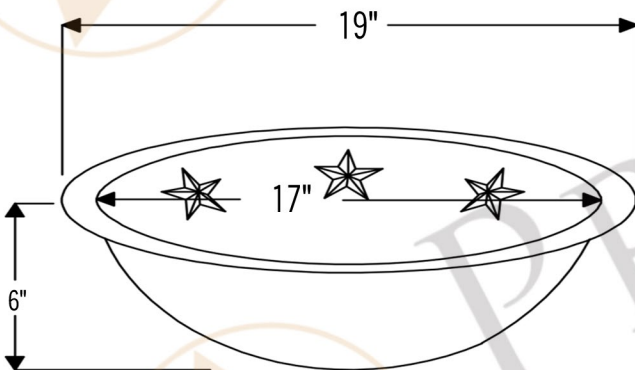

PREMIER
COPPER PRODUCTS

MODEL NUMBER: BSP5_LO19FSTDB-P

- Description: Oval Star Under Counter Hammered Copper Sink
- Outer Dimension: 19" x 14" x 6"
- Inner Dimension: 17" x 12" x 6"
- Rim: 1"
- Drain Opening: 1.5"
- Finish: Oil Rubbed Bronze
- Design: Stars

CODE/STANDARD COMPLIANCE

* IAPMO/cUPC LISTED

* ORB: Oil Rubbed Bronze

THIS PRODUCT IS HAND CRAFTED, SMALL VARIANCES IN COLOR AND SIZE MAY OCCUR.
DO NOT MAKE ANY INSTALLATION CUTS UNTIL YOU RECEIVE YOUR ITEM(S).