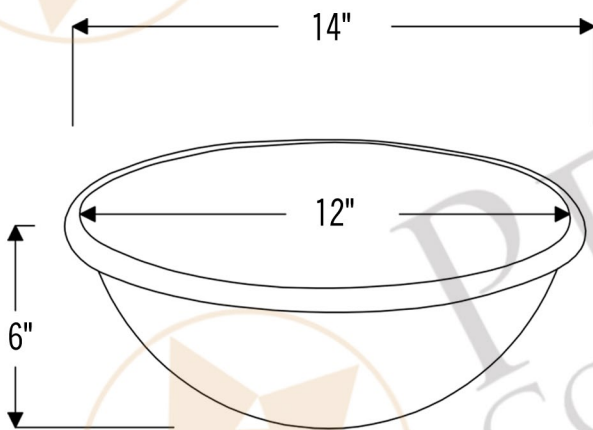

PREMIER
COPPER PRODUCTS

MODEL NUMBER: BSP5_LR14RDB-P

- Description: 14" Round Self Rimming Hammered Copper Sink
- Outer Dimension: 14" x 6"
- Inner Dimension: 12" x 6"
- Rim: 1"
- Drain Opening: 1.5"
- Finish: Oil Rubbed Bronze

CODE/STANDARD COMPLIANCE

* IAPMO/cUPC LISTED

* ORB: Oil Rubbed Bronze

THIS PRODUCT IS HAND CRAFTED, SMALL VARIANCES IN COLOR AND SIZE MAY OCCUR.
DO NOT MAKE ANY INSTALLATION CUTS UNTIL YOU RECEIVE YOUR ITEM(S).