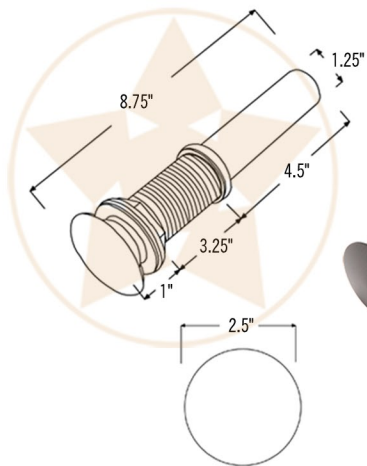

PREMIER  
COPPER PRODUCTS

MODEL NUMBER: BSP5\_LR14RDB-P

- \* Description: 14" Round Self Rimming Hammered Copper Sink
- \* Outer Dimension: 14" x 6"
- \* Inner Dimension: 12" x 6"
- \* Rim: 1"
- \* Drain Opening: 1.5"
- \* Finish: Oil Rubbed Bronze

## PACKAGE INCLUDES THE FOLLOWING ACCESSORIES:

- \* 1.5" Non-Overflow Pop-Up Bathroom Sink Drain / ORB Finish (Model# D-208ORB)
- \* Copper Sink Wax (Model# W900-WAX)
- \* Neutral Cure Copper Sink Installation Silicone (Model# C900-ORB)

### DRAIN DETAILS (Model# D-208ORB)

- \* Description: 1.5" Non-Overflow Pop-Up Bathroom Sink Drain
- \* Design: Push Up Top
- \* Upper Flange Dimension: 2"
- \* Material: Solid Brass
- \* Prop 65 Compliant

### SILICONE DETAILS (Model# C900-ORB)

- \* Description: Neutral Cure Copper Sink Installation Silicone
- \* Color: Oil Rubbed Bronze
- \* Size: 4.7oz