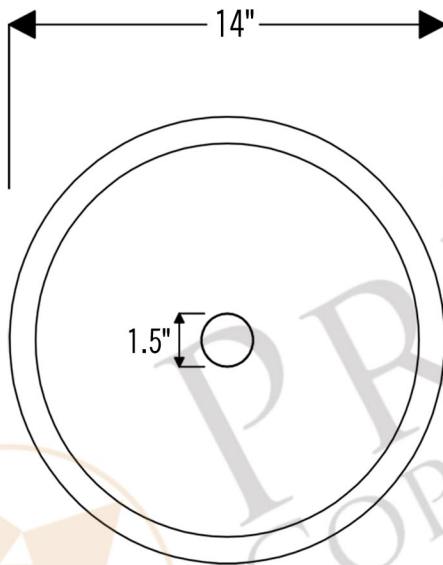

PREMIER
COPPER PRODUCTS

MODEL NUMBER: BSP5_LR14RDB-P

- Description: 14" Round Self Rimming Hammered Copper Sink
- Outer Dimension: 14" x 6"
- Inner Dimension: 12" x 6"
- Rim: 1"
- Drain Opening: 1.5"
- Finish: Oil Rubbed Bronze

CODE/STANDARD COMPLIANCE

* IAPMO/cUPC LISTED

* ORB: Oil Rubbed Bronze

THIS PRODUCT IS HAND CRAFTED, SMALL VARIANCES IN COLOR AND SIZE MAY OCCUR.
DO NOT MAKE ANY INSTALLATION CUTS UNTIL YOU RECEIVE YOUR ITEM(S).