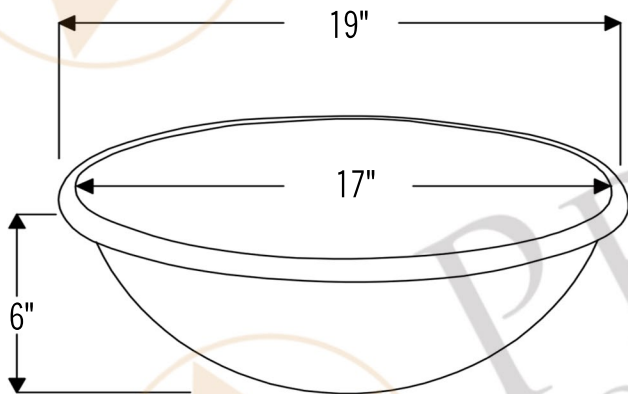

PREMIER
COPPER PRODUCTS

MODEL NUMBER: BSP5_LO19REN-P

- Description: Oval Self Rimming Hammered Copper Sink
- Outer Dimension: 19" x 14" x 6"
- Inner Dimension: 17" x 12" x 6"
- Rim: 1"
- Drain Opening: 1.5"
- Finish: Nickel

CODE/STANDARD COMPLIANCE

* IAPMO/cUPC LISTED

THIS PRODUCT IS HAND CRAFTED, SMALL VARIANCES IN COLOR AND SIZE MAY OCCUR.
DO NOT MAKE ANY INSTALLATION CUTS UNTIL YOU RECEIVE YOUR ITEM(S).