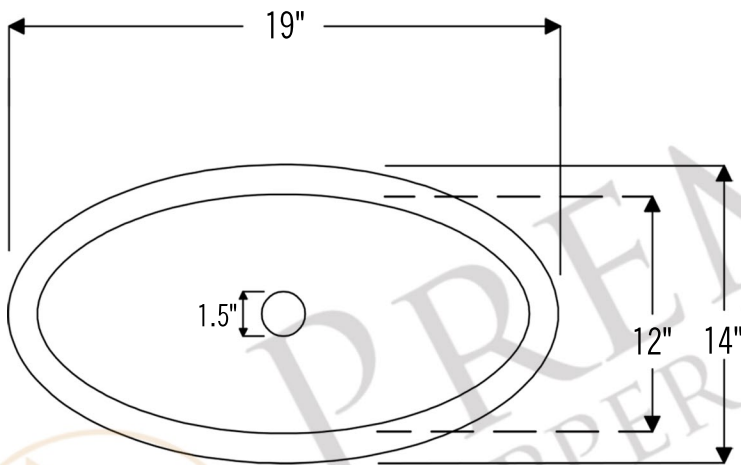

PREMIER
COPPER PRODUCTS

MODEL NUMBER: BSP5_LO19REN-P

- Description: Oval Self Rimming Hammered Copper Sink
- Outer Dimension: 19" x 14" x 6"
- Inner Dimension: 17" x 12" x 6"
- Rim: 1"
- Drain Opening: 1.5"
- Finish: Nickel

CODE/STANDARD COMPLIANCE

* IAPMO/cUPC LISTED

THIS PRODUCT IS HAND CRAFTED, SMALL VARIANCES IN COLOR AND SIZE MAY OCCUR.
DO NOT MAKE ANY INSTALLATION CUTS UNTIL YOU RECEIVE YOUR ITEM(S).