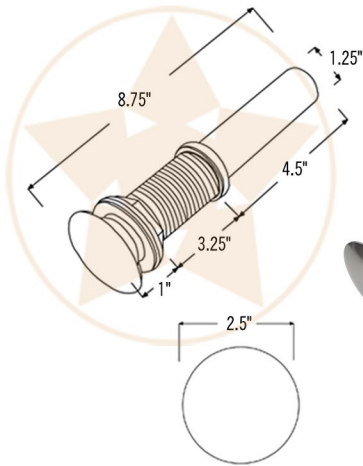

PREMIER  
COPPER PRODUCTS

MODEL NUMBER: BSP5\_LO19REN-P

- \* Description: Oval Self Rimming Hammered Copper Sink
- \* Outer Dimension: 19" x 14" x 6"
- \* Inner Dimension: 17" x 12" x 6"
- \* Rim: 1"
- \* Drain Opening: 1.5"
- \* Finish: Nickel

CODE/STANDARD COMPLIANCE

\* IAPMO/cUPC LISTED

THIS PRODUCT IS HAND CRAFTED, SMALL VARIANCES IN COLOR AND SIZE MAY OCCUR.  
DO NOT MAKE ANY INSTALLATION CUTS UNTIL YOU RECEIVE YOUR ITEM(S).

## PACKAGE INCLUDES THE FOLLOWING ACCESSORIES:

- \* 1.5" Non-Overflow Pop-Up Bathroom Sink Drain / BN Finish (Model# D-208BN)
- \* Copper Sink Wax (Model# W900-WAX)

\* BN: Brushed Nickel

### DRAIN DETAILS (Model# D-208BN)

- \* Description: 1.5" Non-Overflow Pop-Up Bathroom Sink Drain
- \* Design: Push Up Top
- \* Upper Flange Dimension: 2"
- \* Material: Solid Brass
- \* Prop 65 Compliant