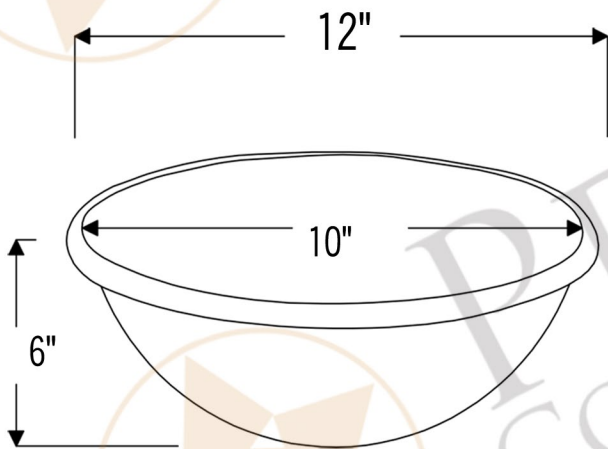

PREMIER
COPPER PRODUCTS

MODEL NUMBER: BSP5_LR12RDB-P

- Description: 12" Small Round Self Rimming Hammered Copper Sink
- Outer Dimension: 12" x 5"
- Inner Dimension: 10" x 5"
- Rim: 1"
- Drain Opening: 1.5"
- Finish: Oil Rubbed Bronze

CODE/STANDARD COMPLIANCE

* IAPMO/cUPC LISTED

* ORB: Oil Rubbed Bronze

THIS PRODUCT IS HAND CRAFTED, SMALL VARIANCES IN COLOR AND SIZE MAY OCCUR.
DO NOT MAKE ANY INSTALLATION CUTS UNTIL YOU RECEIVE YOUR ITEM(S).