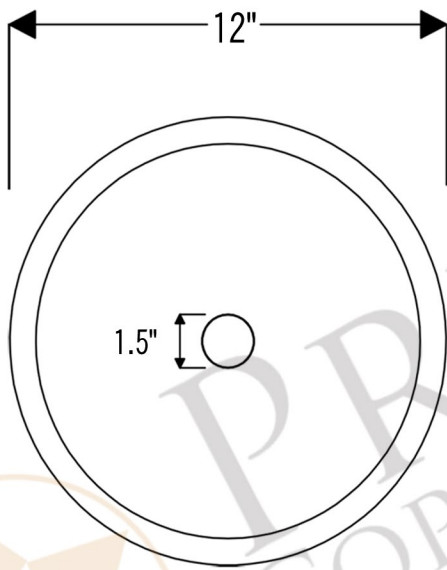

PREMIER
COPPER PRODUCTS

MODEL NUMBER: BSP5_LR12RDB-P

- Description: 12" Small Round Self Rimming Hammered Copper Sink
- Outer Dimension: 12" x 5"
- Inner Dimension: 10" x 5"
- Rim: 1"
- Drain Opening: 1.5"
- Finish: Oil Rubbed Bronze

CODE/STANDARD COMPLIANCE

* IAPMO/cUPC LISTED

* ORB: Oil Rubbed Bronze

THIS PRODUCT IS HAND CRAFTED, SMALL VARIANCES IN COLOR AND SIZE MAY OCCUR.
DO NOT MAKE ANY INSTALLATION CUTS UNTIL YOU RECEIVE YOUR ITEM(S).