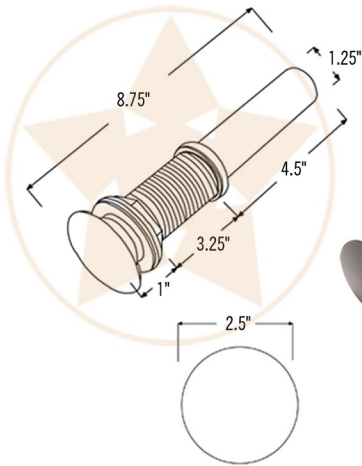

PREMIER
COPPER PRODUCTS

MODEL NUMBER: BSP5_LR12RDB-P

- * Description: 12" Small Round Self Rimming Hammered Copper Sink
- * Outer Dimension: 12" x 5"
- * Inner Dimension: 10" x 5"
- * Rim: 1"
- * Drain Opening: 1.5"
- * Finish: Oil Rubbed Bronze

PACKAGE INCLUDES THE FOLLOWING ACCESSORIES:

- * 1.5" Non-Overflow Pop-Up Bathroom Sink Drain / ORB Finish (Model# D-208ORB)
- * Copper Sink Wax (Model# W900-WAX)
- * Neutral Cure Copper Sink Installation Silicone (Model# C900-ORB)

* ORB: Oil Rubbed Bronze

DRAIN DETAILS (Model# D-208ORB)

- * Description: 1.5" Non-Overflow Pop-Up Bathroom Sink Drain
- * Design: Push Up Top
- * Upper Flange Dimension: 2"
- * Material: Solid Brass
- * Prop 65 Compliant

SILICONE DETAILS (Model# C900-ORB)

- * Description: Neutral Cure Copper Sink Installation Silicone
- * Color: Oil Rubbed Bronze
- * Size: 4.7oz