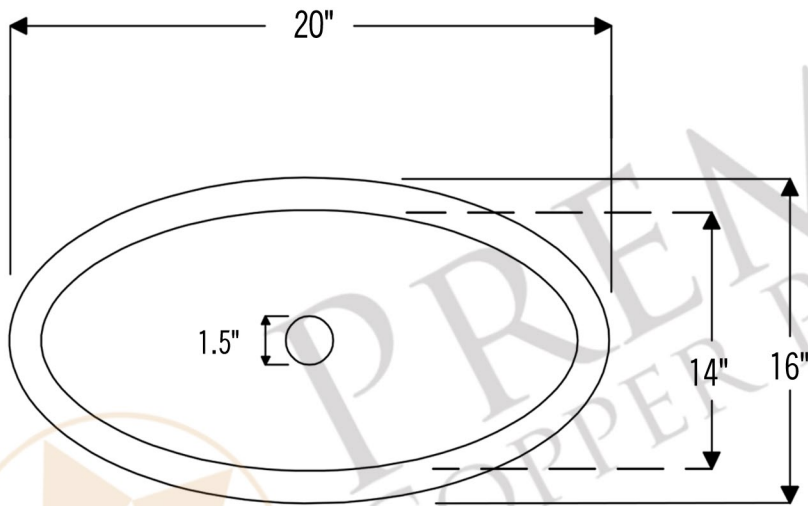

PREMIER
COPPER PRODUCTS

MODEL NUMBER: BSP5_LO20RDB-P

- Description: Master Bath Self Rimming Hammered Copper Bathroom Sink
- Outer Dimension: 20" x 16" x 7"
- Inner Dimension: 18" x 14" x 7"
- Rim: 1"
- Drain Opening: 1.5"
- Finish: Oil Rubbed Bronze

CODE/STANDARD COMPLIANCE

* IAPMO/cUPC LISTED

* ORB: Oil Rubbed Bronze

THIS PRODUCT IS HAND CRAFTED, SMALL VARIANCES IN COLOR AND SIZE MAY OCCUR.
DO NOT MAKE ANY INSTALLATION CUTS UNTIL YOU RECEIVE YOUR ITEM(S).