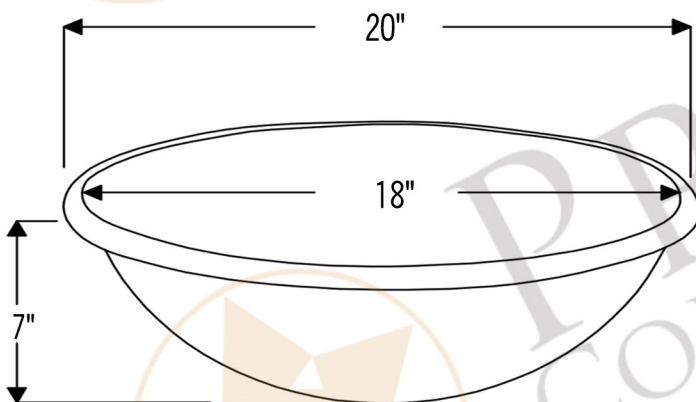

PREMIER
COPPER PRODUCTS

MODEL NUMBER: BSP5_LO20RDB-P

- Description: Master Bath Self Rimming Hammered Copper Bathroom Sink
- Outer Dimension: 20" x 16" x 7"
- Inner Dimension: 18" x 14" x 7"
- Rim: 1"
- Drain Opening: 1.5"
- Finish: Oil Rubbed Bronze

CODE/STANDARD COMPLIANCE

* IAPMO/cUPC LISTED

* ORB: Oil Rubbed Bronze

THIS PRODUCT IS HAND CRAFTED, SMALL VARIANCES IN COLOR AND SIZE MAY OCCUR.
DO NOT MAKE ANY INSTALLATION CUTS UNTIL YOU RECEIVE YOUR ITEM(S).