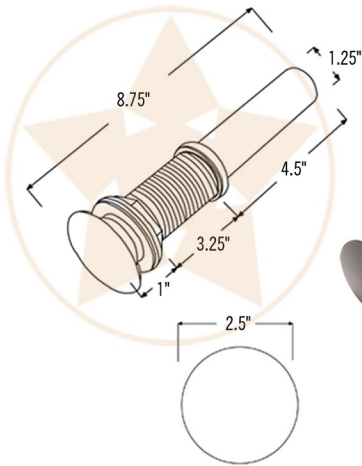

PREMIER
COPPER PRODUCTS

MODEL NUMBER: BSP5_LO20RDB-P

- * Description: Master Bath Self Rimming Hammered Copper Bathroom Sink
- * Outer Dimension: 20" x 16" x 7"
- * Inner Dimension: 18" x 14" x 7"
- * Rim: 1"
- * Drain Opening: 1.5"
- * Finish: Oil Rubbed Bronze

PACKAGE INCLUDES THE FOLLOWING ACCESSORIES:

- * 1.5" Non-Overflow Pop-Up Bathroom Sink Drain / ORB Finish (Model# D-208ORB)
- * Copper Sink Wax (Model# W900-WAX)
- * Neutral Cure Copper Sink Installation Silicone (Model# C900-ORB)

* ORB: Oil Rubbed Bronze

DRAIN DETAILS (Model# D-208ORB)

- * Description: 1.5" Non-Overflow Pop-Up Bathroom Sink Drain
- * Design: Push Up Top
- * Upper Flange Dimension: 2"
- * Material: Solid Brass
- * Prop 65 Compliant

SILICONE DETAILS (Model# C900-ORB)

- * Description: Neutral Cure Copper Sink Installation Silicone
- * Color: Oil Rubbed Bronze
- * Size: 4.7oz