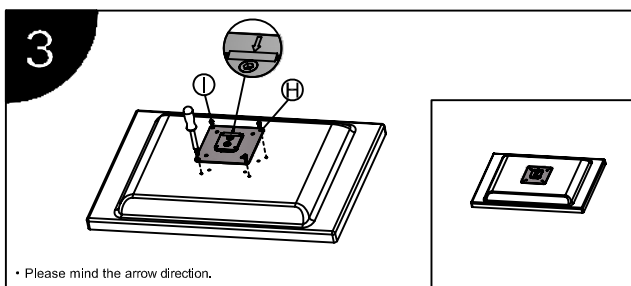

Installation Manual

Desk Clamp

Grommet Hole

Thru-Desk

Installation Manual

Installation Manual

Parts list

No.	ITEM	SPECS	QUANTITY
A			1
B			1
C		M8*90	1
D			1
E		M8*160	1
F			1
G			1
H			1
I		M4*12	4
J		M6	1
K		M4	1
L		M3	1