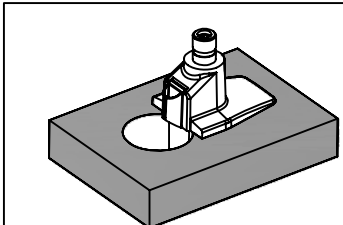

Installation Manual

Desk Clamp

Grommet Hole

Thru-Desk

Installation Manual

Installation Manual

Parts list

No.	ITEM	SPECS	QUANTITY
A			1
B			1
C		M8*90	1
D			1
E		M8*160	1
F			1
G			1
H			1
I		M4*12	4
J		M6	1
K		M4	1
L		M3	1