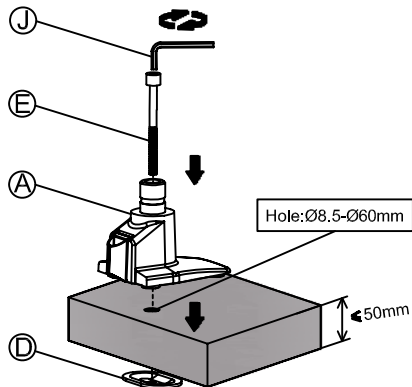

Installation Manual

Desk Clamp

Grommet Hole

Thru-Desk

Installation Manual

Installation Manual

Parts list

No.	ITEM	SPECS	QUANTITY
A			1
B			1
C		M8*90	1
D			1
E		M8*160	1
F			1
G			1
H			1
I		M4*12	4
J		M6	1
K		M4	1
L		M3	1