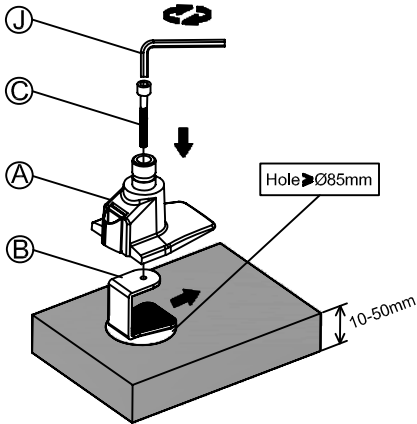

Installation Manual

Desk Clamp

Grommet Hole

Thru-Desk

Installation Manual

Installation Manual

Parts list

No.	ITEM	SPECS	QUANTITY
A			1
B			1
C		M8*90	1
D			1
E		M8*160	1
F			1
G			1
H			1
I		M4*12	4
J		M6	1
K		M4	1
L		M3	1