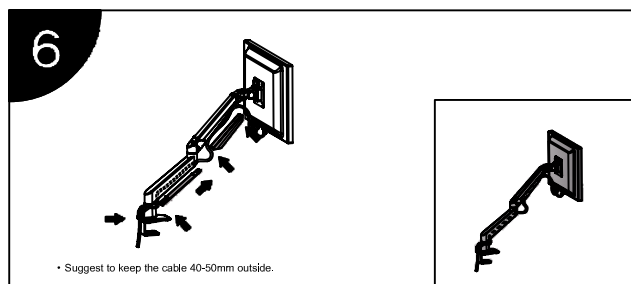

Installation Manual

Desk Clamp

Grommet Hole

Thru-Desk

Installation Manual

Installation Manual

Parts list

No.	ITEM	SPECS	QUANTITY
A			1
B			1
C		M8*90	1
D			1
E		M8*160	1
F			1
G			1
H			1
I		M4*12	4
J		M6	1
K		M4	1
L		M3	1