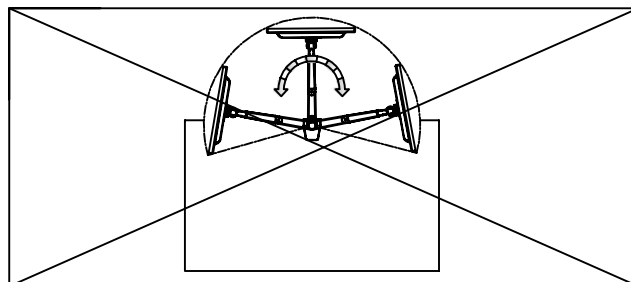

Installation Manual

Desk Clamp

Grommet Hole

Thru-Desk

Installation Manual

Installation Manual

Parts list

No.	ITEM	SPECS	QUANTITY
A			1
B			1
C		M8*90	1
D			1
E		M8*160	1
F			1
G			1
H			1
I		M4*12	4
J		M6	1
K		M4	1
L		M3	1