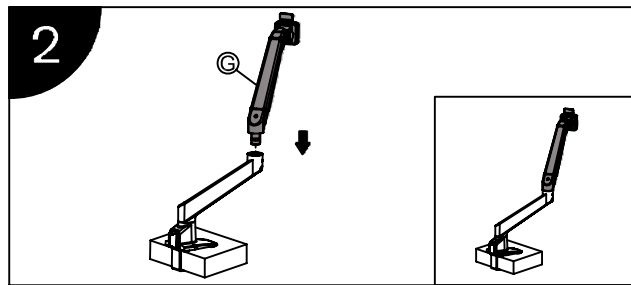

Installation Manual

Desk Clamp

Grommet Hole

Thru-Desk

Installation Manual

Installation Manual

Parts list

No.	ITEM	SPECS	QUANTITY
A			1
B			1
C		M8*90	1
D			1
E		M8*160	1
F			1
G			1
H			1
I		M4*12	4
J		M6	1
K		M4	1
L		M3	1