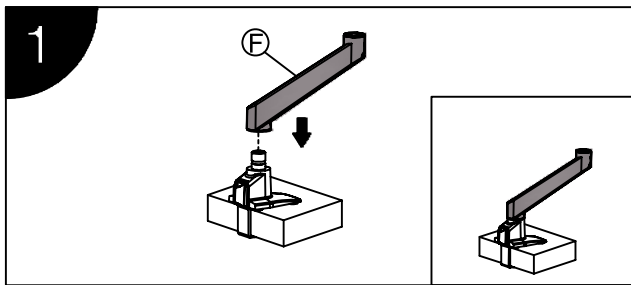

Installation Manual

Desk Clamp

Grommet Hole

Thru-Desk

Installation Manual

Installation Manual

Parts list

No.	ITEM	SPECS	QUANTITY
A			1
B			1
C		M8*90	1
D			1
E		M8*160	1
F			1
G			1
H			1
I		M4*12	4
J		M6	1
K		M4	1
L		M3	1