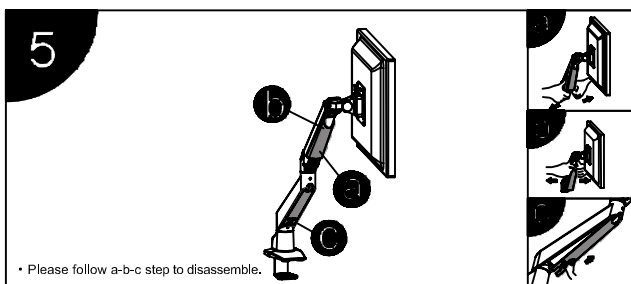

Installation Manual

Desk Clamp

Grommet Hole

Thru-Desk

Installation Manual

Installation Manual

Parts list

No.	ITEM	SPECS	QUANTITY
A			1
B			1
C		M8*90	1
D			1
E		M8*160	1
F			1
G			1
H			1
I		M4*12	4
J		M6	1
K		M4	1
L		M3	1