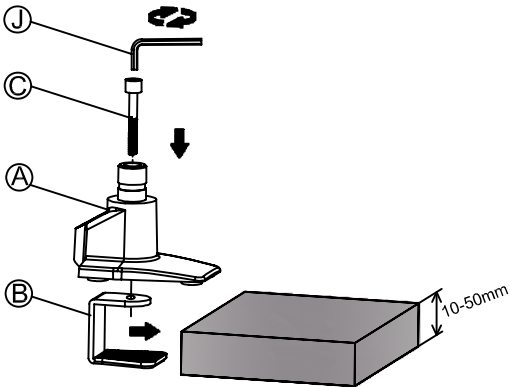

Installation Manual

Desk Clamp

Grommet Hole

Thru-Desk

Installation Manual

Installation Manual

Parts list

No.	ITEM	SPECS	QUANTITY
A			1
B			1
C		M8*90	1
D			1
E		M8*160	1
F			1
G			1
H			1
I		M4*12	4
J		M6	1
K		M4	1
L		M3	1