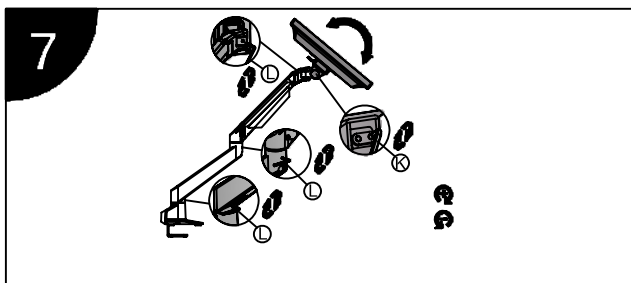

Installation Manual

Desk Clamp

Grommet Hole

Thru-Desk

Installation Manual

Installation Manual

Parts list

No.	ITEM	SPECS	QUANTITY
A			1
B			1
C		M8*90	1
D			1
E		M8*160	1
F			1
G			1
H			1
I		M4*12	4
J		M6	1
K		M4	1
L		M3	1