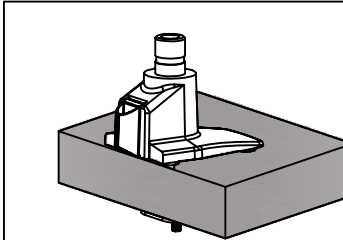

Installation Manual

Desk Clamp

Grommet Hole

Thru-Desk

Installation Manual

Installation Manual

Parts list

No.	ITEM	SPECS	QUANTITY
A			1
B			1
C		M8*90	1
D			1
E		M8*160	1
F			1
G			1
H			1
I		M4*12	4
J		M6	1
K		M4	1
L		M3	1