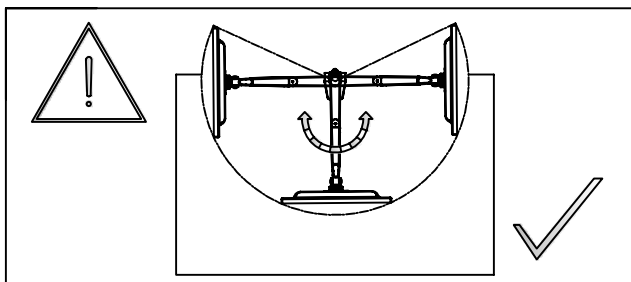

Installation Manual

Desk Clamp

Grommet Hole

Thru-Desk

Installation Manual

Installation Manual

Parts list

No.	ITEM	SPECS	QUANTITY
A			1
B			1
C		M8*90	1
D			1
E		M8*160	1
F			1
G			1
H			1
I		M4*12	4
J		M6	1
K		M4	1
L		M3	1