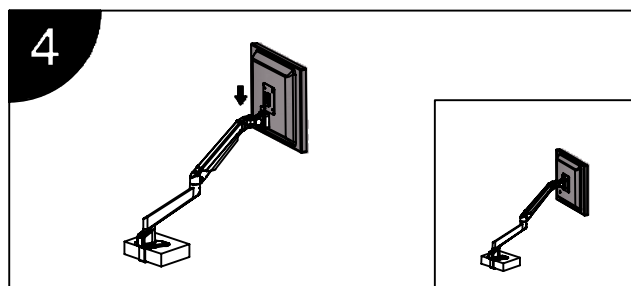

Installation Manual

Desk Clamp

Grommet Hole

Thru-Desk

Installation Manual

Installation Manual

Parts list

No.	ITEM	SPECS	QUANTITY
A			1
B			1
C		M8*90	1
D			1
E		M8*160	1
F			1
G			1
H			1
I		M4*12	4
J		M6	1
K		M4	1
L		M3	1