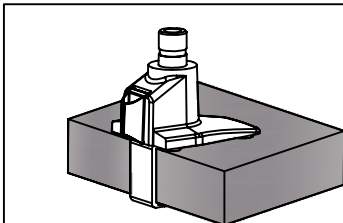

Installation Manual

Desk Clamp

Grommet Hole

Thru-Desk

Installation Manual

Installation Manual

Parts list

No.	ITEM	SPECS	QUANTITY
A			1
B			1
C		M8*90	1
D			1
E		M8*160	1
F			1
G			1
H			1
I		M4*12	4
J		M6	1
K		M4	1
L		M3	1