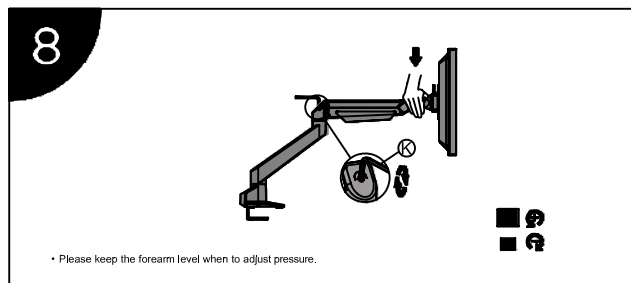

Installation Manual

Desk Clamp

Grommet Hole

Thru-Desk

Installation Manual

Installation Manual

Parts list

No.	ITEM	SPECS	QUANTITY
A			1
B			1
C		M8*90	1
D			1
E		M8*160	1
F			1
G			1
H			1
I		M4*12	4
J		M6	1
K		M4	1
L		M3	1