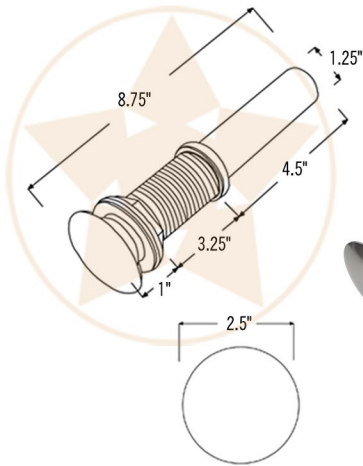

PREMIER
COPPER PRODUCTS

MODEL NUMBER: BSP5_PVMRECEN-P

- * Description: Modern Rectangle Hand Forged Old World Copper Vessel Sink
- * Outer Dimensions: 17" x 13" x 4.25"
- * Drain Opening: 1.5"
- * Finish: Nickel

CODE/STANDARD COMPLIANCE

* IAPMO/cUPC LISTED

THIS PRODUCT IS HAND CRAFTED, SMALL VARIANCES IN COLOR AND SIZE MAY OCCUR.
DO NOT MAKE ANY INSTALLATION CUTS UNTIL YOU RECEIVE YOUR ITEM(S).

PACKAGE INCLUDES THE FOLLOWING ACCESSORIES:

- * 1.5" Non-Overflow Pop-Up Bathroom Sink Drain / BN Finish (Model# D-208BN)
- * Copper Sink Wax (Model# W900-WAX)

* BN: Brushed Nickel

DRAIN DETAILS (Model# D-208BN)

- * Description: 1.5" Non-Overflow Pop-Up Bathroom Sink Drain
- * Design: Push Up Top
- * Upper Flange Dimension: 2"
- * Material: Solid Brass
- * Prop 65 Compliant