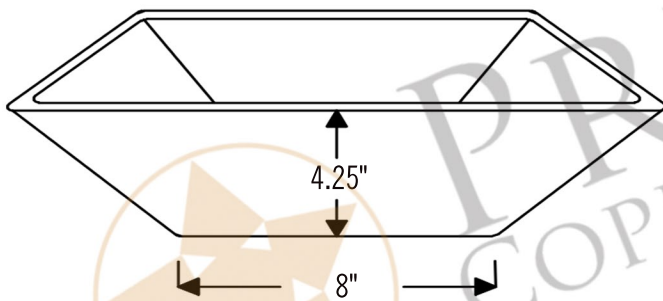

PREMIER
COPPER PRODUCTS

MODEL NUMBER: BSP5_PVMRECEN-P

- * Description: Modern Rectangle Hand Forged Old World Copper Vessel Sink
- * Outer Dimensions: 17" x 13" x 4.25"
- * Drain Opening: 1.5"
- * Finish: Nickel

CODE/STANDARD COMPLIANCE

* IAPMO/cUPC LISTED

THIS PRODUCT IS HAND CRAFTED, SMALL VARIANCES IN COLOR AND SIZE MAY OCCUR.
DO NOT MAKE ANY INSTALLATION CUTS UNTIL YOU RECEIVE YOUR ITEM(S).

PACKAGE INCLUDES THE FOLLOWING ACCESSORIES:

- * 1.5" Non-Overflow Pop-Up Bathroom Sink Drain / BN Finish (Model# D-208BN)
- * Copper Sink Wax (Model# W900-WAX)

* BN: Brushed Nickel

DRAIN DETAILS (Model# D-208BN)

- * Description: 1.5" Non-Overflow Pop-Up Bathroom Sink Drain
- * Design: Push Up Top
- * Upper Flange Dimension: 2"
- * Material: Solid Brass
- * Prop 65 Compliant