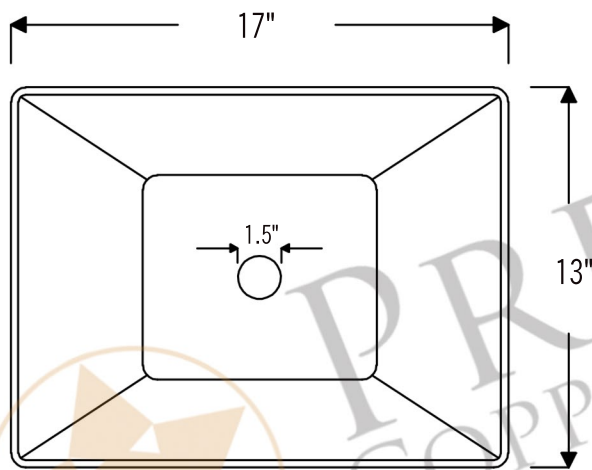

PREMIER
COPPER PRODUCTS

MODEL NUMBER: BSP5_PVMRECEN-P

- Description: Modern Rectangle Hand Forged Old World Copper Vessel Sink
- Outer Dimensions: 17" x 13" x 4.25"
- Drain Opening: 1.5"
- Finish: Nickel

CODE/STANDARD COMPLIANCE

* IAPMO/cUPC LISTED

THIS PRODUCT IS HAND CRAFTED, SMALL VARIANCES IN COLOR AND SIZE MAY OCCUR.
DO NOT MAKE ANY INSTALLATION CUTS UNTIL YOU RECEIVE YOUR ITEM(S).