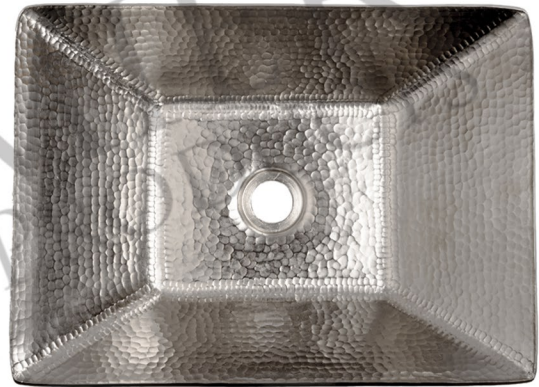

PREMIER
COPPER PRODUCTS

MODEL NUMBER: BSP5_PVMRECEN-P

- * Description: Modern Rectangle Hand Forged Old World Copper Vessel Sink
- * Outer Dimensions: 17" x 13" x 4.25"
- * Drain Opening: 1.5"
- * Finish: Nickel

CODE/STANDARD COMPLIANCE

* IAPMO/cUPC LISTED

THIS PRODUCT IS HAND CRAFTED, SMALL VARIANCES IN COLOR AND SIZE MAY OCCUR.
DO NOT MAKE ANY INSTALLATION CUTS UNTIL YOU RECEIVE YOUR ITEM(S).

PACKAGE INCLUDES THE FOLLOWING ACCESSORIES:

- * 1.5" Non-Overflow Pop-Up Bathroom Sink Drain / BN Finish (Model# D-208BN)
- * Copper Sink Wax (Model# W900-WAX)

* BN: Brushed Nickel

DRAIN DETAILS (Model# D-208BN)

- * Description: 1.5" Non-Overflow Pop-Up Bathroom Sink Drain
- * Design: Push Up Top
- * Upper Flange Dimension: 2"
- * Material: Solid Brass
- * Prop 65 Compliant

WAX DETAILS (Model# W900-WAX)

- * Description: Copper Sink Wax Protectant
- * Made From Natural Bee's Wax
- * No Wax Build Up Ever!
- * Hard Water Protection
- * Works Great on a Variety of Different Surfaces: