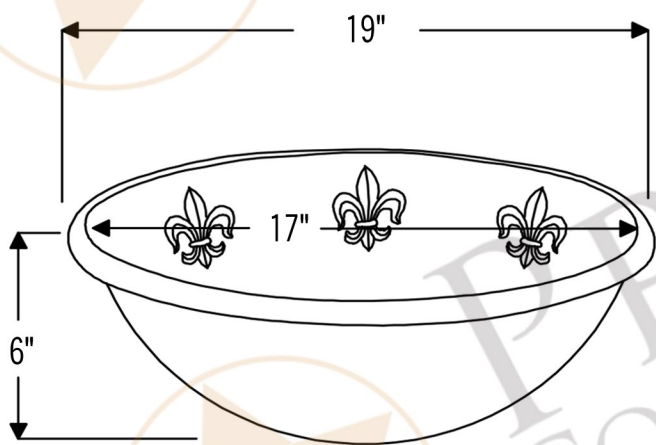

PREMIER
COPPER PRODUCTS

MODEL NUMBER: BSP5_LO19RFLDB-P

- Description: Oval Fleur De Lis Self Rimming Hammered Copper Sink
- Outer Dimension: 19" x 14" x 6"
- Inner Dimension: 17" x 12" x 6"
- Rim: 1"
- Drain Opening: 1.5"
- Finish: Oil Rubbed Bronze
- Design: Fleur De Lis

CODE/STANDARD COMPLIANCE

* IAPMO/cUPC LISTED

* ORB: Oil Rubbed Bronze

THIS PRODUCT IS HAND CRAFTED, SMALL VARIANCES IN COLOR AND SIZE MAY OCCUR.
DO NOT MAKE ANY INSTALLATION CUTS UNTIL YOU RECEIVE YOUR ITEM(S).