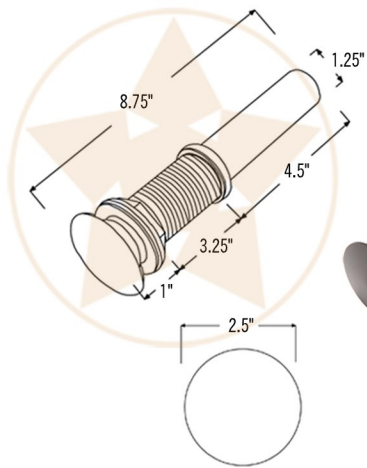

PREMIER
COPPER PRODUCTS

MODEL NUMBER: BSP5_LO19RFLDB-P

- * Description: Oval Fleur De Lis Self Rimming Hammered Copper Sink
- * Outer Dimension: 19" x 14" x 6"
- * Inner Dimension: 17" x 12" x 6"
- * Rim: 1"
- * Drain Opening: 1.5"
- * Finish: Oil Rubbed Bronze
- * Design: Fleur De Lis

PACKAGE INCLUDES THE FOLLOWING ACCESSORIES:

- * 1.5" Non-Overflow Pop-Up Bathroom Sink Drain / ORB Finish (Model# D-208ORB)
- * Copper Sink Wax (Model# W900-WAX)
- * Neutral Cure Copper Sink Installation Silicone (Model# C900-ORB)

* ORB: Oil Rubbed Bronze

DRAIN DETAILS (Model# D-208ORB)

- * Description: 1.5" Non-Overflow Pop-Up Bathroom Sink Drain
- * Design: Push Up Top
- * Upper Flange Dimension: 2"
- * Material: Solid Brass
- * Prop 65 Compliant

SILICONE DETAILS (Model# C900-ORB)

- * Description: Neutral Cure Copper Sink Installation Silicone
- * Color: Oil Rubbed Bronze
- * Size: 4.7oz