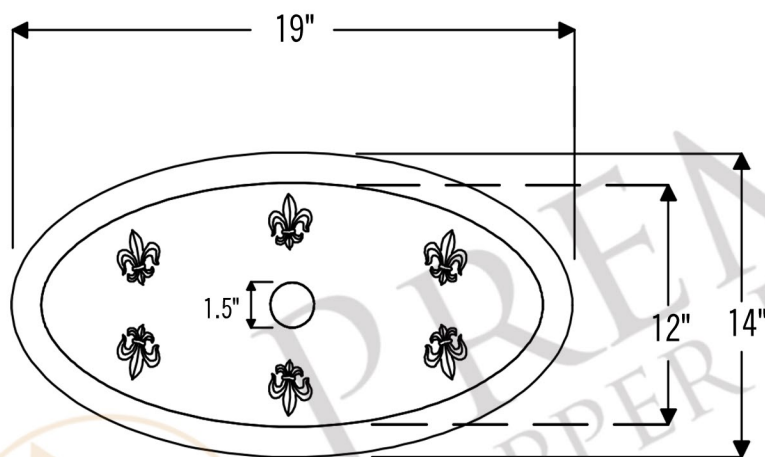

PREMIER
COPPER PRODUCTS

MODEL NUMBER: BSP5_LO19RFLDB-P

- * Description: Oval Fleur De Lis Self Rimming Hammered Copper Sink
- * Outer Dimension: 19" x 14" x 6"
- * Inner Dimension: 17" x 12" x 6"
- * Rim: 1"
- * Drain Opening: 1.5"
- * Finish: Oil Rubbed Bronze
- * Design: Fleur De Lis

CODE/STANDARD COMPLIANCE

* IAPMO/cUPC LISTED

* ORB: Oil Rubbed Bronze

THIS PRODUCT IS HAND CRAFTED, SMALL VARIANCES IN COLOR AND SIZE MAY OCCUR.
DO NOT MAKE ANY INSTALLATION CUTS UNTIL YOU RECEIVE YOUR ITEM(S).

* ORB: Oil Rubbed Bronze

DRAIN DETAILS (Model# D-208ORB)

- * Description: 1.5" Non-Overflow Pop-Up Bathroom Sink Drain
- * Design: Push Up Top
- * Upper Flange Dimension: 2"
- * Material: Solid Brass
- * Prop 65 Compliant

SILICONE DETAILS (Model# C900-ORB)

- * Description: Neutral Cure Copper Sink Installation Silicone
- * Color: Oil Rubbed Bronze
- * Size: 4.7oz