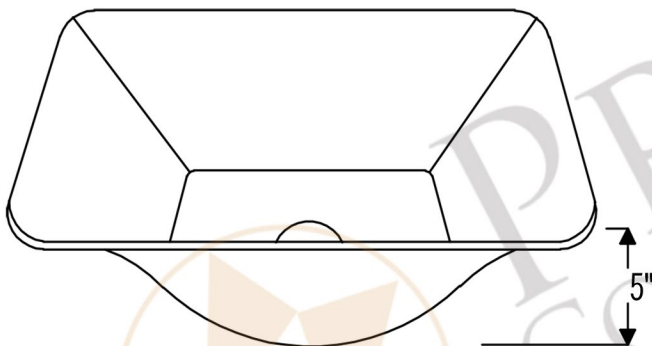

PREMIER
COPPER PRODUCTS

MODEL NUMBER: BSP5_VSQ14BDB-P

- Description: Square Vessel Hammered Copper Sink
- Outer Dimension: 14.5" x 14.5" x 5"
- Drain Opening: 1.5"
- Finish: Oil Rubbed Bronze

CODE/STANDARD COMPLIANCE

* IAPMO/cUPC LISTED

* ORB: Oil Rubbed Bronze

THIS PRODUCT IS HAND CRAFTED, SMALL VARIANCES IN COLOR AND SIZE MAY OCCUR.
DO NOT MAKE ANY INSTALLATION CUTS UNTIL YOU RECEIVE YOUR ITEM(S).