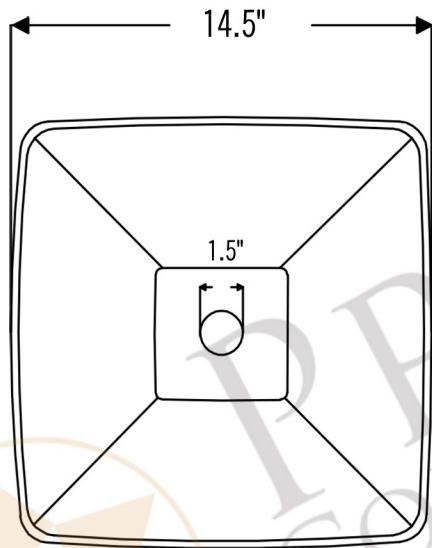

PREMIER
COPPER PRODUCTS

MODEL NUMBER: BSP5_VSQ14BDB-P

- Description: Square Vessel Hammered Copper Sink
- Outer Dimension: 14.5" x 14.5" x 5"
- Drain Opening: 1.5"
- Finish: Oil Rubbed Bronze

CODE/STANDARD COMPLIANCE

* IAPMO/cUPC LISTED

* ORB: Oil Rubbed Bronze

THIS PRODUCT IS HAND CRAFTED, SMALL VARIANCES IN COLOR AND SIZE MAY OCCUR.
DO NOT MAKE ANY INSTALLATION CUTS UNTIL YOU RECEIVE YOUR ITEM(S).