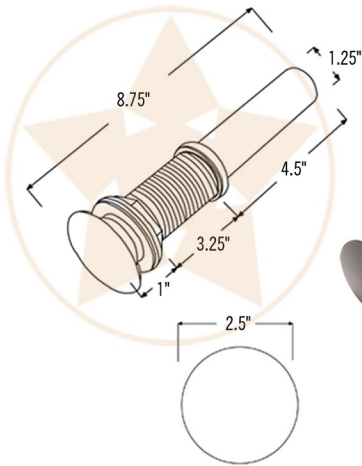

- * Description: 19" Rectangle Under Counter Hammered Copper Sink
- * Outer Dimension: 19" x 16" x 5"
- * Inner Dimension: 17" x 14" x 5"
- * Rim: 1"
- * Drain Opening: 1.5"
- * Finish: Oil Rubbed Bronze

PACKAGE INCLUDES THE FOLLOWING ACCESSORIES:

- * 1.5" Non-Overflow Pop-Up Bathroom Sink Drain / ORB Finish (Model# D-208ORB)
- * Copper Sink Wax (Model# W900-WAX)
- * Neutral Cure Copper Sink Installation Silicone (Model# C900-ORB)

* ORB: Oil Rubbed Bronze

DRAIN DETAILS (Model# D-208ORB)

- * Description: 1.5" Non-Overflow Pop-Up Bathroom Sink Drain
- * Design: Push Up Top
- * Upper Flange Dimension: 2"
- * Material: Solid Brass
- * Prop 65 Compliant

SILICONE DETAILS (Model# C900-ORB)

- * Description: Neutral Cure Copper Sink Installation Silicone
- * Color: Oil Rubbed Bronze
- * Size: 4.7oz