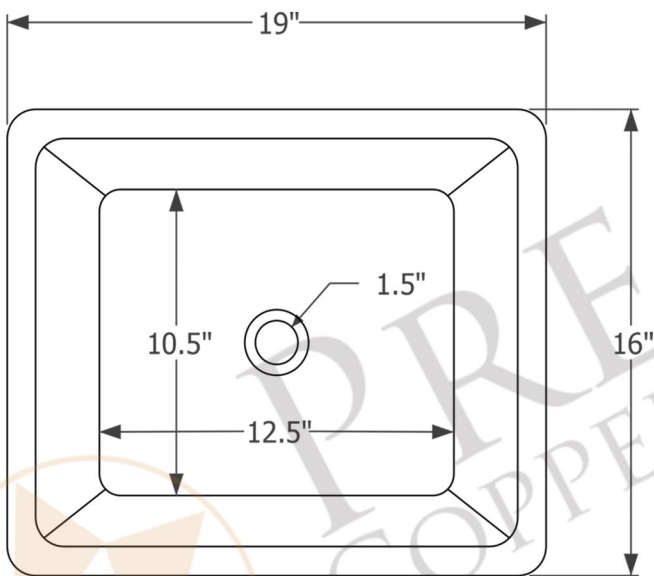

- Description: 19" Rectangle Under Counter Hammered Copper Sink
- Outer Dimension: 19" x 16" x 5"
- Inner Dimension: 17" x 14" x 5"
- Rim: 1"
- Drain Opening: 1.5"
- Finish: Oil Rubbed Bronze

CODE/STANDARD COMPLIANCE

* IAPMO/cUPC LISTED

* ORB: Oil Rubbed Bronze

THIS PRODUCT IS HAND CRAFTED, SMALL VARIANCES IN COLOR AND SIZE MAY OCCUR.
DO NOT MAKE ANY INSTALLATION CUTS UNTIL YOU RECEIVE YOUR ITEM(S).