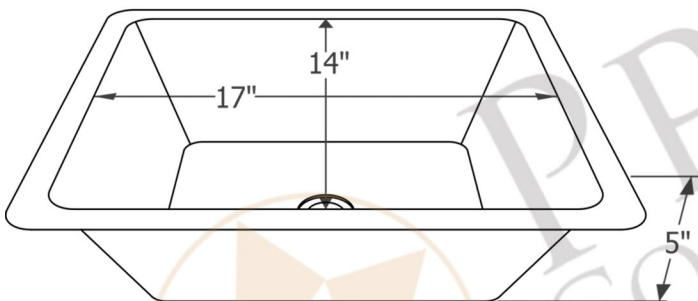

- Description: 19" Rectangle Under Counter Hammered Copper Sink
- Outer Dimension: 19" x 16" x 5"
- Inner Dimension: 17" x 14" x 5"
- Rim: 1"
- Drain Opening: 1.5"
- Finish: Oil Rubbed Bronze

CODE/STANDARD COMPLIANCE

* IAPMO/cUPC LISTED

* ORB: Oil Rubbed Bronze

THIS PRODUCT IS HAND CRAFTED, SMALL VARIANCES IN COLOR AND SIZE MAY OCCUR.
DO NOT MAKE ANY INSTALLATION CUTS UNTIL YOU RECEIVE YOUR ITEM(S).