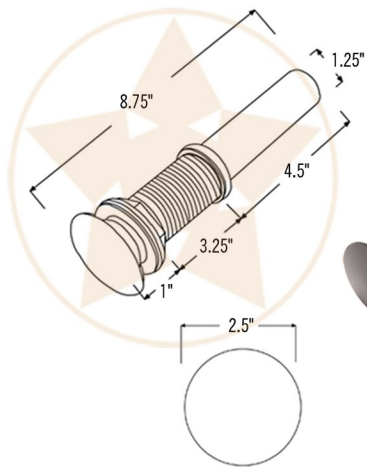

- * Description: Two Fish Vessel Hammered Copper Sink
- * Outer Dimension: 19" x 18" x 5.75"
- * Drain Opening: 1.5"
- * Finish: Oil Rubbed Bronze | Living Copper

CODE/STANDARD COMPLIANCE

* IAPMO/cUPC LISTED

THIS PRODUCT IS HAND CRAFTED, SMALL VARIANCES IN COLOR AND SIZE MAY OCCUR.
DO NOT MAKE ANY INSTALLATION CUTS UNTIL YOU RECEIVE YOUR ITEM(S).

PACKAGE INCLUDES THE FOLLOWING ACCESSORIES:

- * 1.5" Non-Overflow Pop-Up Bathroom Sink Drain / ORB Finish (Model# D-208ORB)
- * Copper Sink Wax (Model# W900-WAX)
- * Neutral Cure Copper Sink Installation Silicone (Model# C900-ORB)

* ORB: Oil Rubbed Bronze

DRAIN DETAILS (Model# D-208ORB)

- * Description: 1.5" Non-Overflow Pop-Up Bathroom Sink Drain
- * Design: Push Up Top
- * Upper Flange Dimension: 2"
- * Material: Solid Brass
- * Prop 65 Compliant

SILICONE DETAILS (Model# C900-ORB)

- * Description: Neutral Cure Copper Sink Installation Silicone
- * Color: Oil Rubbed Bronze
- * Size: 4.7oz