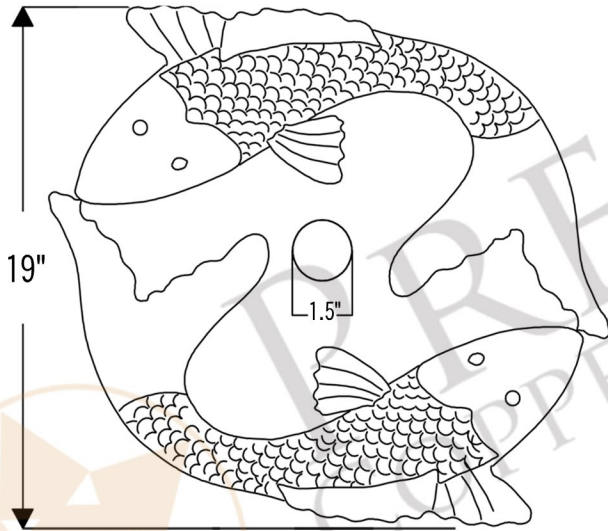

- * Description: Two Fish Vessel Hammered Copper Sink
- * Outer Dimension: 19" x 18" x 5.75"
- * Drain Opening: 1.5"
- * Finish: Oil Rubbed Bronze | Living Copper

CODE/STANDARD COMPLIANCE

* IAPMO/cUPC LISTED

* ORB: Oil Rubbed Bronze

DRAIN DETAILS (Model# D-208ORB)

- * Description: 1.5" Non-Overflow Pop-Up Bathroom Sink Drain
- * Design: Push Up Top
- * Upper Flange Dimension: 2"
- * Material: Solid Brass
- * Prop 65 Compliant

SILICONE DETAILS (Model# C900-ORB)

- * Description: Neutral Cure Copper Sink Installation Silicone
- * Color: Oil Rubbed Bronze
- * Size: 4.7oz