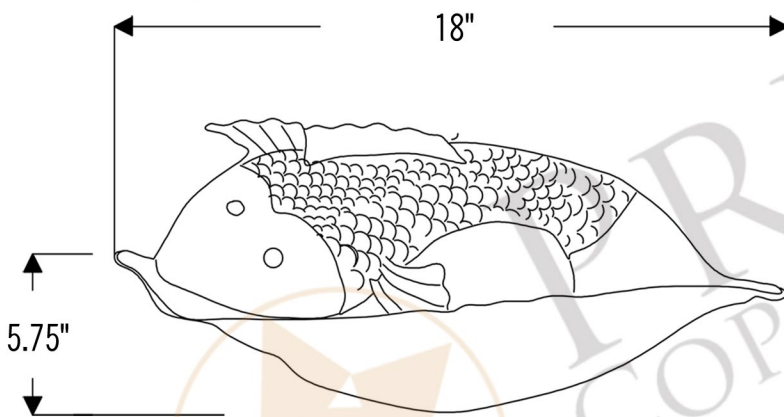

- * Description: Two Fish Vessel Hammered Copper Sink
- * Outer Dimension: 19" x 18" x 5.75"
- * Drain Opening: 1.5"
- * Finish: Oil Rubbed Bronze | Living Copper

CODE/STANDARD COMPLIANCE

* IAPMO/cUPC LISTED

* ORB: Oil Rubbed Bronze

DRAIN DETAILS (Model# D-208ORB)

- * Description: 1.5" Non-Overflow Pop-Up Bathroom Sink Drain
- * Design: Push Up Top
- * Upper Flange Dimension: 2"
- * Material: Solid Brass
- * Prop 65 Compliant