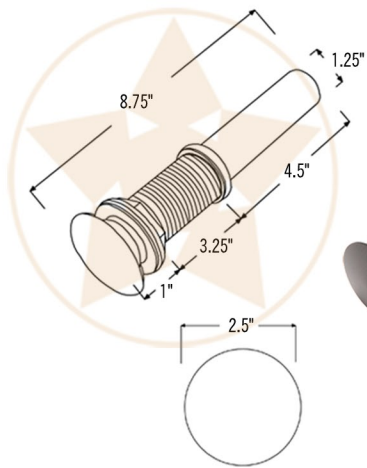

PREMIER  
COPPER PRODUCTS

MODEL NUMBER: BSP5\_PVMRECDB-P

- \* Description: Modern Rectangle Hand Forged Old World Copper Vessel Sink
- \* Outer Dimensions: 17" x 13" x 4.25"
- \* Drain Opening: 1.5"
- \* Finish: Oil Rubbed Bronze

## PACKAGE INCLUDES THE FOLLOWING ACCESSORIES:

- \* 1.5" Non-Overflow Pop-Up Bathroom Sink Drain / ORB Finish (Model# D-208ORB)
- \* Copper Sink Wax (Model# W900-WAX)
- \* Neutral Cure Copper Sink Installation Silicone (Model# C900-ORB)

### DRAIN DETAILS (Model# D-208ORB)

- \* Description: 1.5" Non-Overflow Pop-Up Bathroom Sink Drain
- \* Design: Push Up Top
- \* Upper Flange Dimension: 2"
- \* Material: Solid Brass
- \* Prop 65 Compliant

### SILICONE DETAILS (Model# C900-ORB)

- \* Description: Neutral Cure Copper Sink Installation Silicone
- \* Color: Oil Rubbed Bronze
- \* Size: 4.7oz