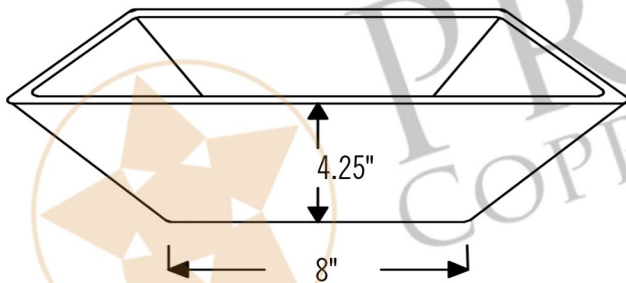

PREMIER
COPPER PRODUCTS

MODEL NUMBER: BSP5_PVMRECDB-P

- Description: Modern Rectangle Hand Forged Old World Copper Vessel Sink
- Outer Dimensions: 17" x 13" x 4.25"
- Drain Opening: 1.5"
- Finish: Oil Rubbed Bronze

CODE/STANDARD COMPLIANCE

* IAPMO/cUPC LISTED

* ORB: Oil Rubbed Bronze

THIS PRODUCT IS HAND CRAFTED, SMALL VARIANCES IN COLOR AND SIZE MAY OCCUR.
DO NOT MAKE ANY INSTALLATION CUTS UNTIL YOU RECEIVE YOUR ITEM(S).