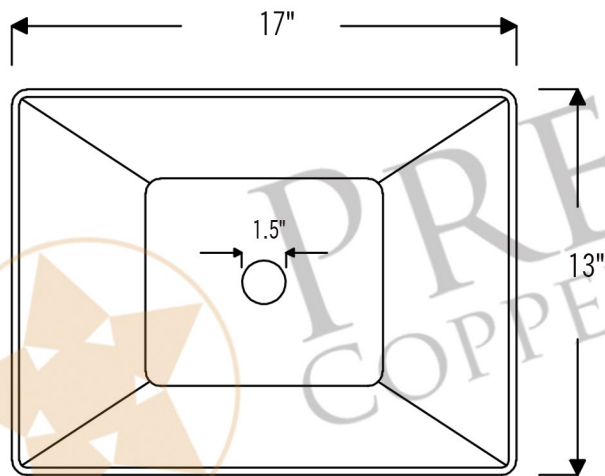

PREMIER
COPPER PRODUCTS

MODEL NUMBER: BSP5_PVMRECDB-P

- Description: Modern Rectangle Hand Forged Old World Copper Vessel Sink
- Outer Dimensions: 17" x 13" x 4.25"
- Drain Opening: 1.5"
- Finish: Oil Rubbed Bronze

CODE/STANDARD COMPLIANCE

* IAPMO/cUPC LISTED

* ORB: Oil Rubbed Bronze

THIS PRODUCT IS HAND CRAFTED, SMALL VARIANCES IN COLOR AND SIZE MAY OCCUR.
DO NOT MAKE ANY INSTALLATION CUTS UNTIL YOU RECEIVE YOUR ITEM(S).