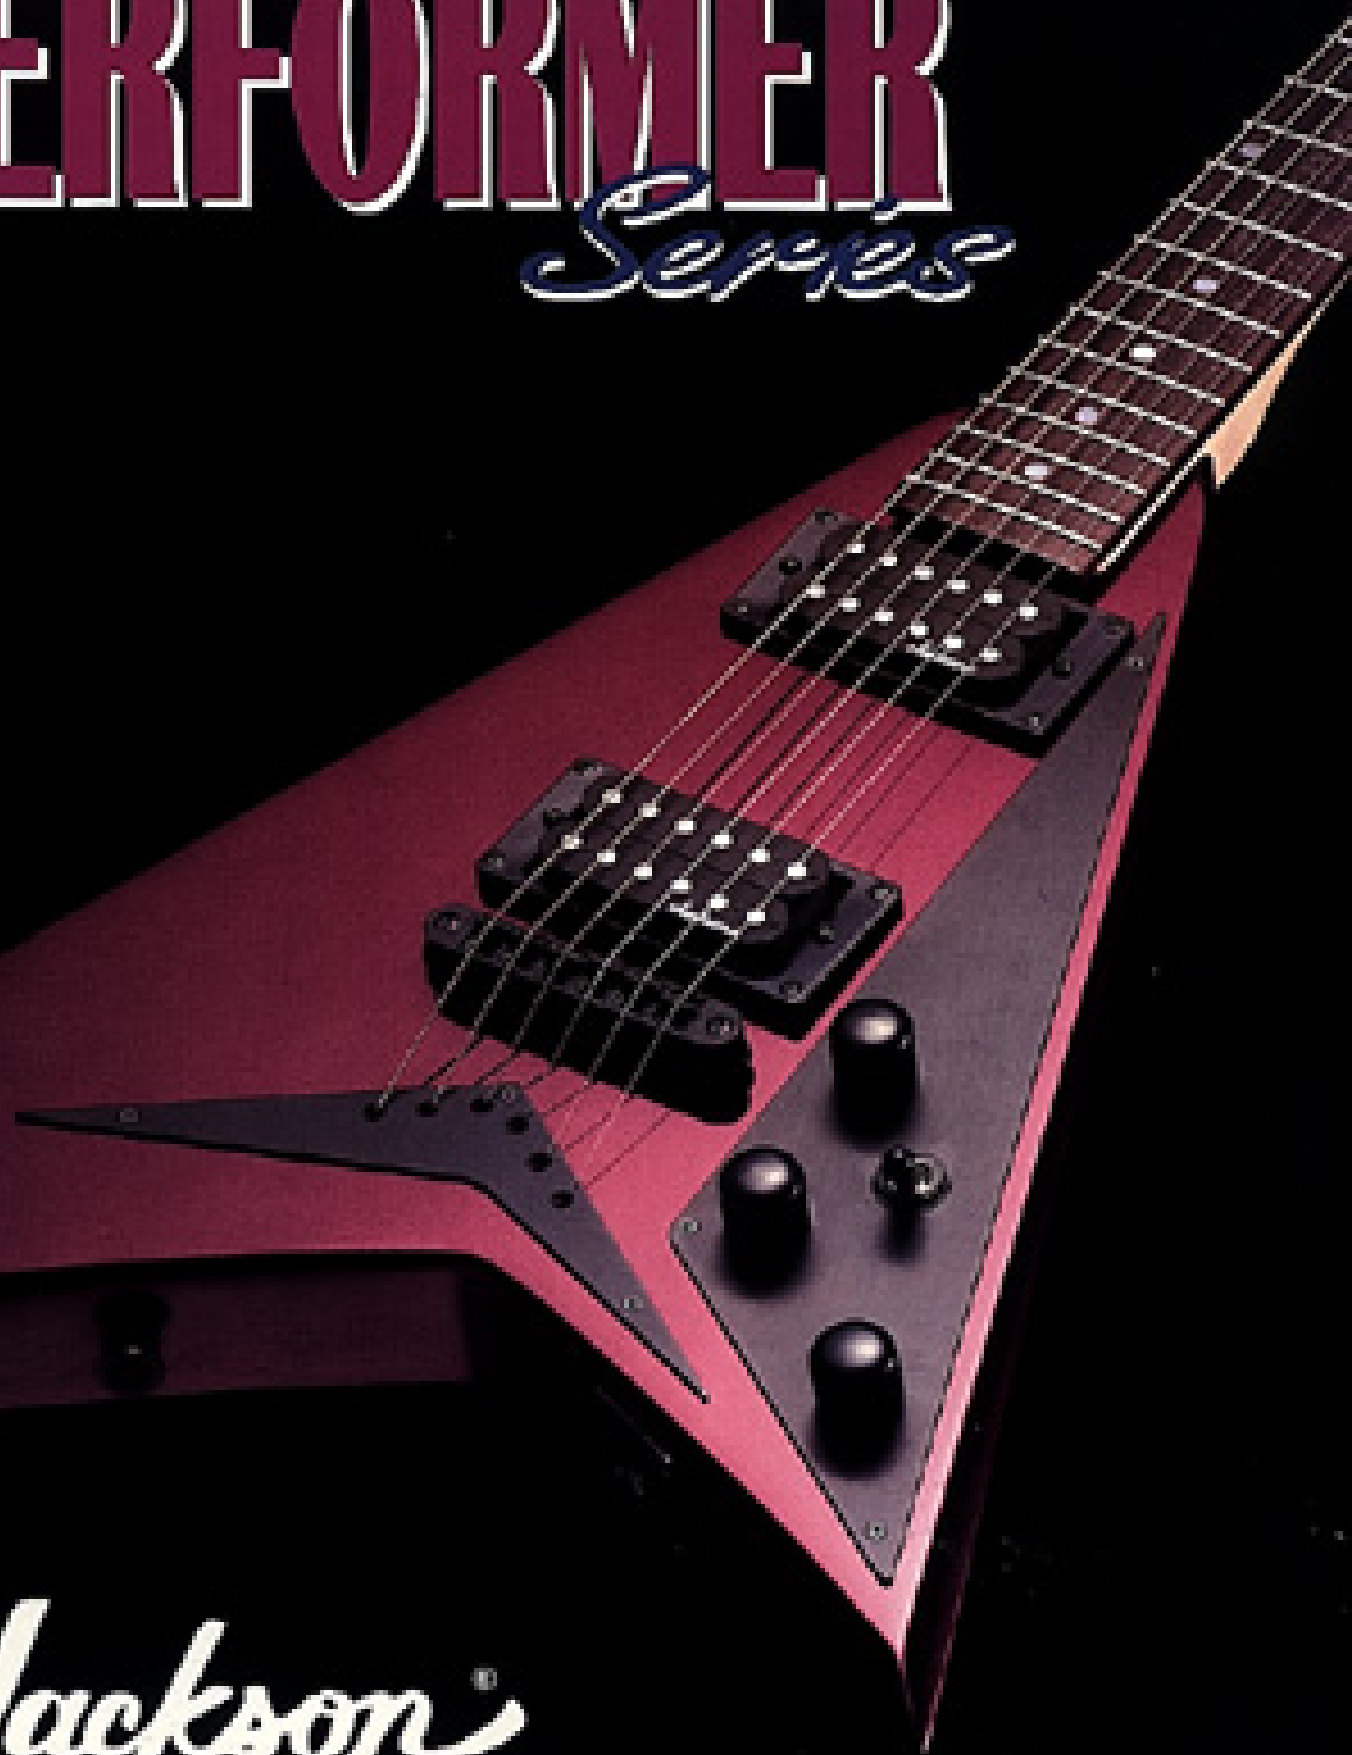

PERFORMER

Series

By
Jackson[®]

PERFORMER

Series

PS-4

The PS-4 was designed to provide the best of both worlds: a heavy metal guitar that can also be used for rock in the 70's. Only female guitarists have managed to do this well. To best demonstrate female rockers, the PS-4 body is about one inch thicker. The 24 fret neck is selected for maximum sustain and low action. The pickup magnetism is a hard magnetic, allowing for a wide variety of tone adjustment. All hardware is made according to the Floyd Rose licensed design codes.

PS-5

The PS-5 offers the best of both worlds: a heavy metal guitar that can also be used for rock in the 70's. Only female guitarists have managed to do this well. To best demonstrate female rockers, the PS-5 body is about one inch thicker. The 24 fret neck is selected for maximum sustain and low action. The pickup magnetism is a hard magnetic, allowing for a wide variety of tone adjustment. All hardware is made according to the Floyd Rose licensed design codes.