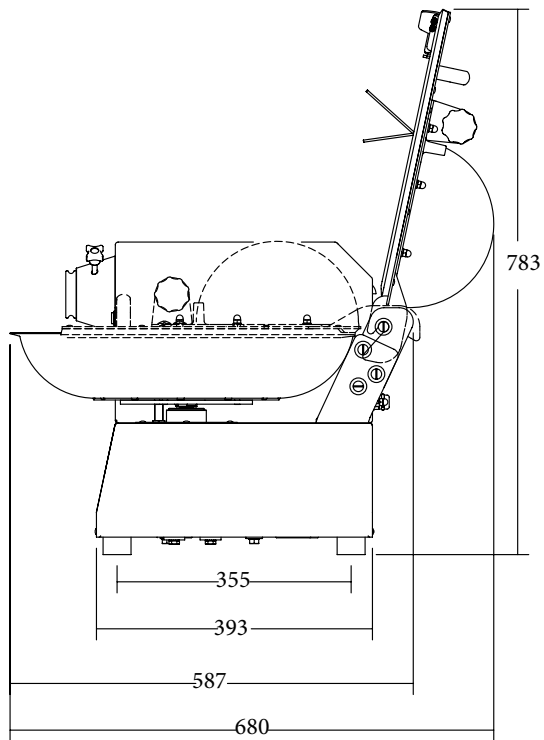

FRONT

SIDE

We reserve the right to alter specifications without notice.

Phone: 1800 183 818 Email: support@thegoodlady.com.au
Website: www.thegoodlady.com.au