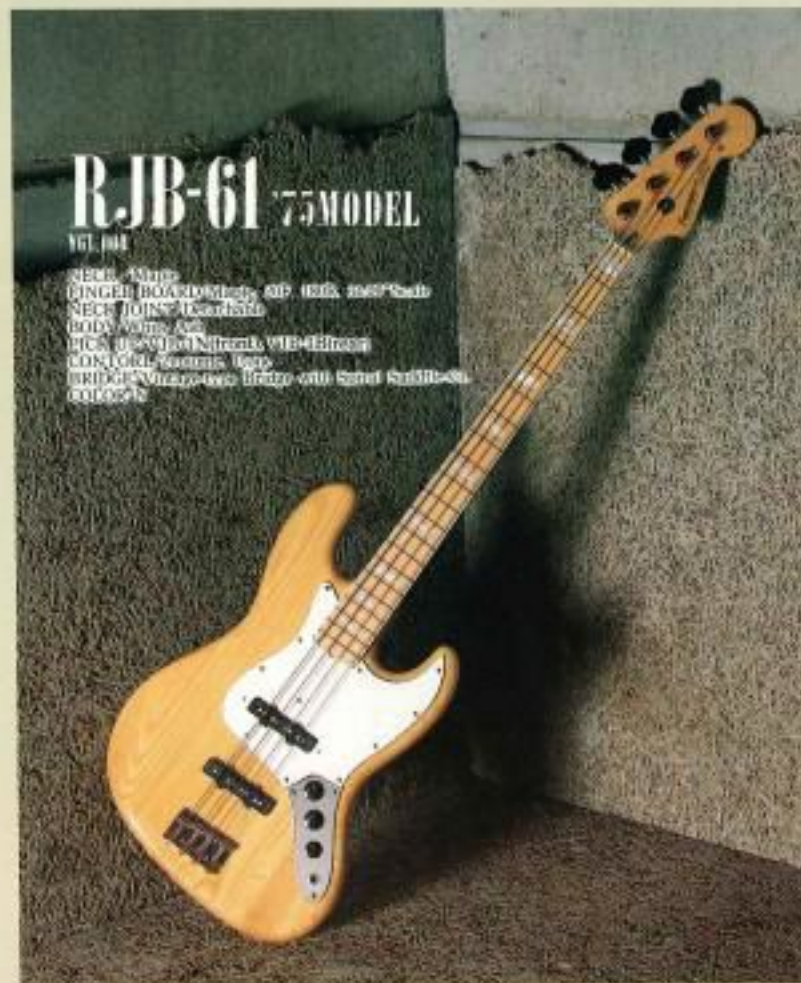

RJB-61 '75 MODEL

Yr. 104

NECK/M Maple
FINGER BOARD/Maple MP, GR 340" Scale
NECK JOINT/Carved
BODY/Air
PICKUP/EHT (Nitrated) VIB/EH (Steel)
CONTROL/Volume, Tone
BRIDGE/Vintage-type Bridge with Spiral Saddle Co.
COLOR/Yr