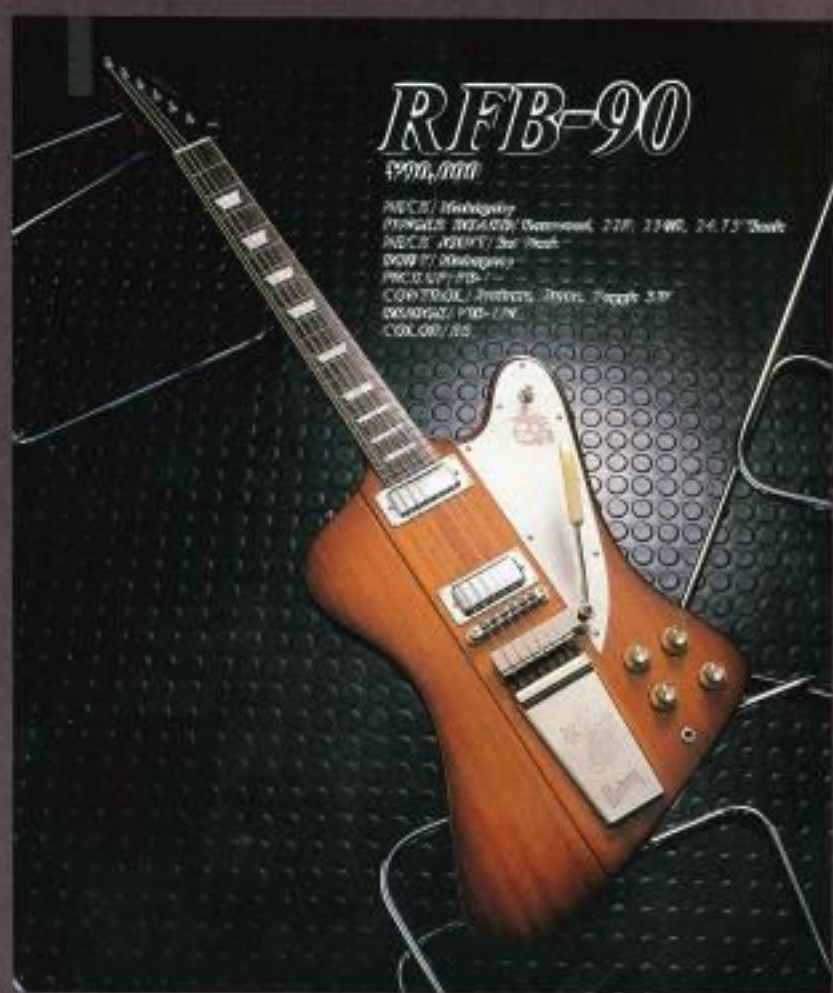

## RFB-65

¥75,000

NECK: Mahogany  
 FINGER BOARD: Rosewood, 22F, 20W, 24.75" Scale  
 NECK JOINT: Set Neck  
 BODY: Mahogany  
 PICKUP: P/PP-50  
 CONTROL: 2 volume, 2 tone, 3-way Switch 3P  
 BRIDGE: Stop Tailpiece-N  
 COLOR: BS, FR, G.

## RFB-75

¥75,000

NECK: Mahogany  
 FINGER BOARD: Rosewood, 22F, 20W, 24.75" Scale  
 NECK JOINT: Set Neck  
 BODY: Mahogany  
 PICKUP: P/PP-50  
 CONTROL: 2 volume, 2 tone, 3-way Switch 3P  
 BRIDGE: P/B-LN  
 COLOR: BS, FR, G.

## RFB-80

¥80,000

NECK: Mahogany  
 FINGER BOARD: Rosewood, 22F, 20W, 24.75" Scale  
 NECK JOINT: Set Neck  
 BODY: Mahogany  
 PICKUP: P/PP-50  
 CONTROL: 2 volume, 2 tone, 3-way Switch 3P  
 BRIDGE: Tune O' Matic, Stop Tailpiece-N  
 COLOR: BS

## RFB-90

¥90,000

NECK: Mahogany  
 FINGER BOARD: Rosewood, 22F, 20W, 24.75" Scale  
 NECK JOINT: Set Neck  
 BODY: Mahogany  
 PICKUP: P/PP-50  
 CONTROL: 2 volume, 2 tone, 3-way Switch 3P  
 BRIDGE: P/B-LN  
 COLOR: BS