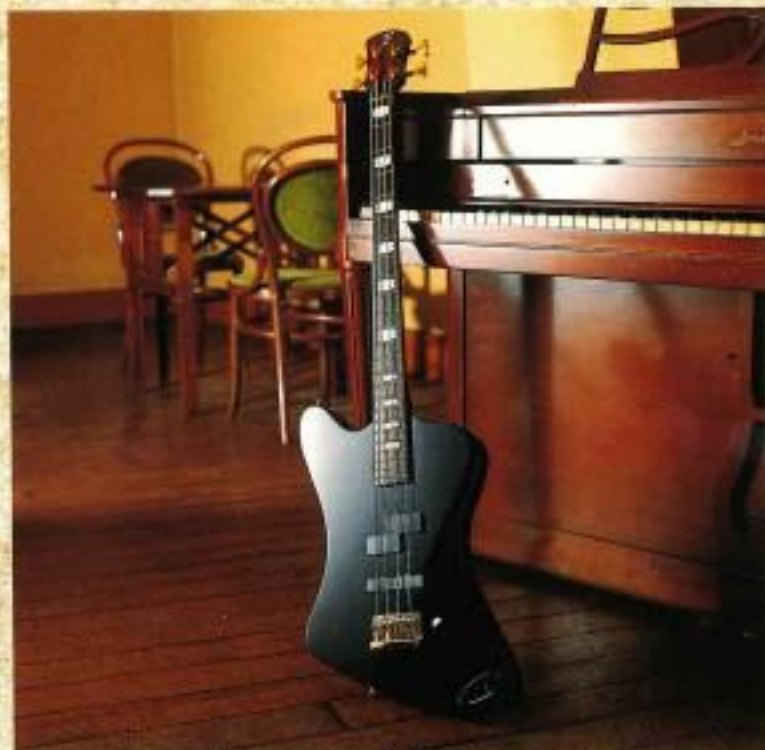

MV-60NS
¥60,000

NECK/Maple
FINGER BOARD/Rosewood, 24, 34.00" Scale
NECK JOINT/Detachable
BODY/Basswood
PICKUP/VFD-20(front), VFD-21(rear)
CONTROL/Volume
BRIDGE/MS-16
COLOR/BL