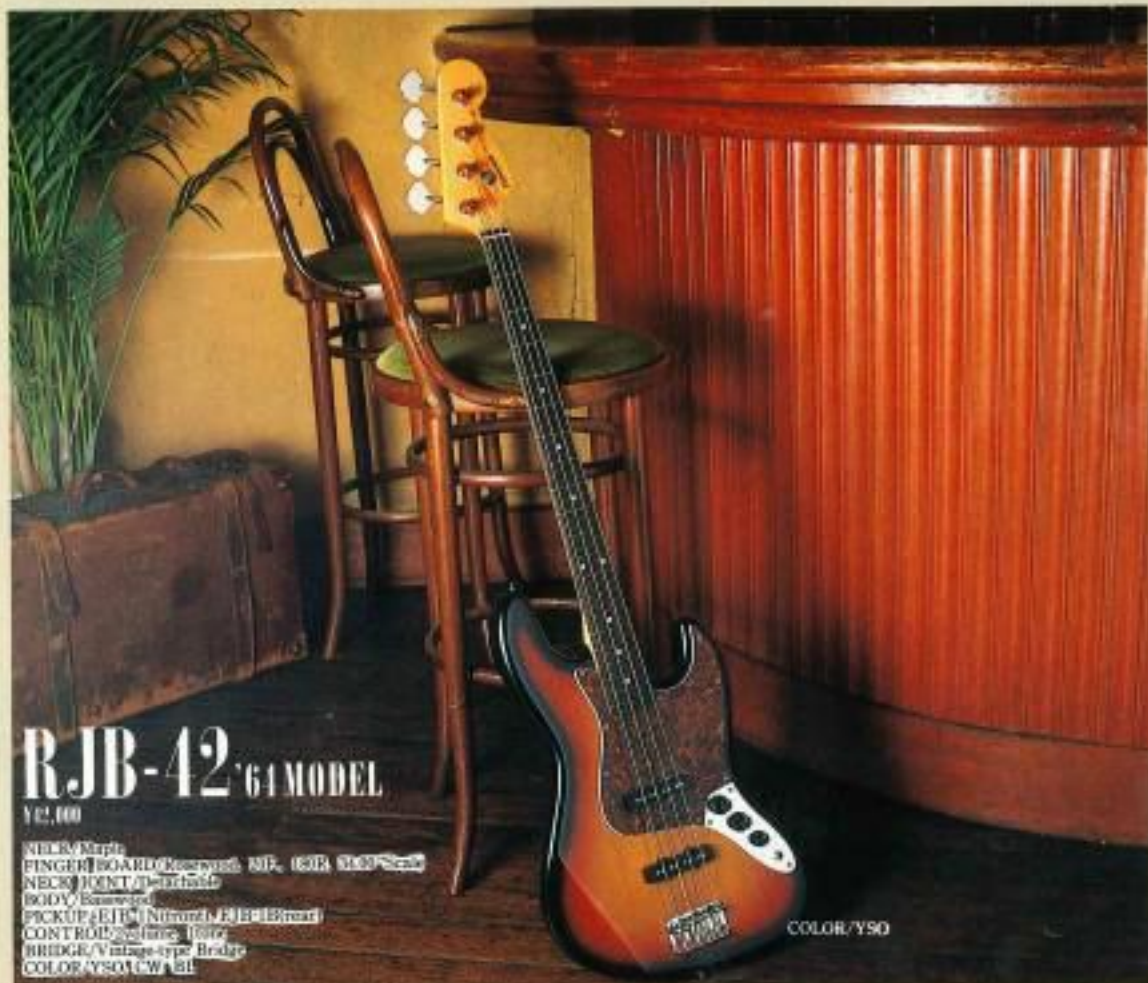

RJB-42 '64 MODEL

Yr. 100

NECK/M Maple
FINGER BOARD/Rosewood MP, GR 340" Scale
NECK JOINT/Carved
BODY/Basswood
PICKUP/EHT (Nitrated) VIB/EH (Steel)
CONTROL/Volume, Tone
BRIDGE/Vintage-type Bridge
COLOR/YSO/CW/BL

COLOR/YSO