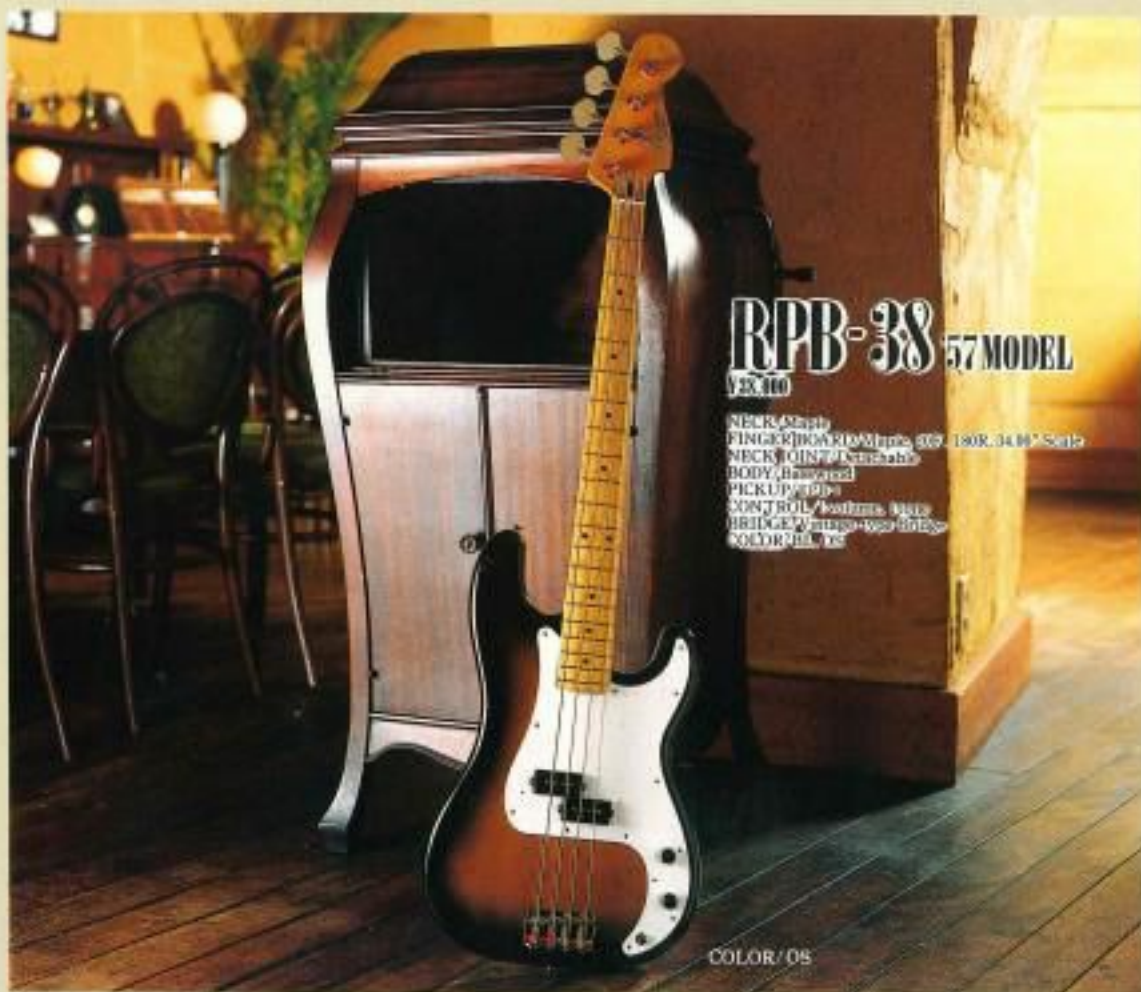

## RJB-61 '75 MODEL

Yr. 104

NECK/M Maple  
 FINGER BOARD/Maple MP, GR 340" Scale  
 NECK JOINT/Carved  
 BODY/Air  
 PICKUP/EHT (Nitrated) VIB/EH (Steel)  
 CONTROL/Volume, Tone  
 BRIDGE/Vintage-type Bridge with Spiral Saddle Co.  
 COLOR/Yr

## RPB-38 '64 MODEL

¥18,000

NECK/Maple  
FINGER BOARD/Rosewood, 20F., 188R, 34.00" Scale  
NECK JOINT/Detachable  
BODY/Basswood  
PICKUP/EP9-1  
CONTROL/1 volume, 1 tone  
BRIDGE/Vintage-type Bridge  
COLOR/Y50, BL, CW