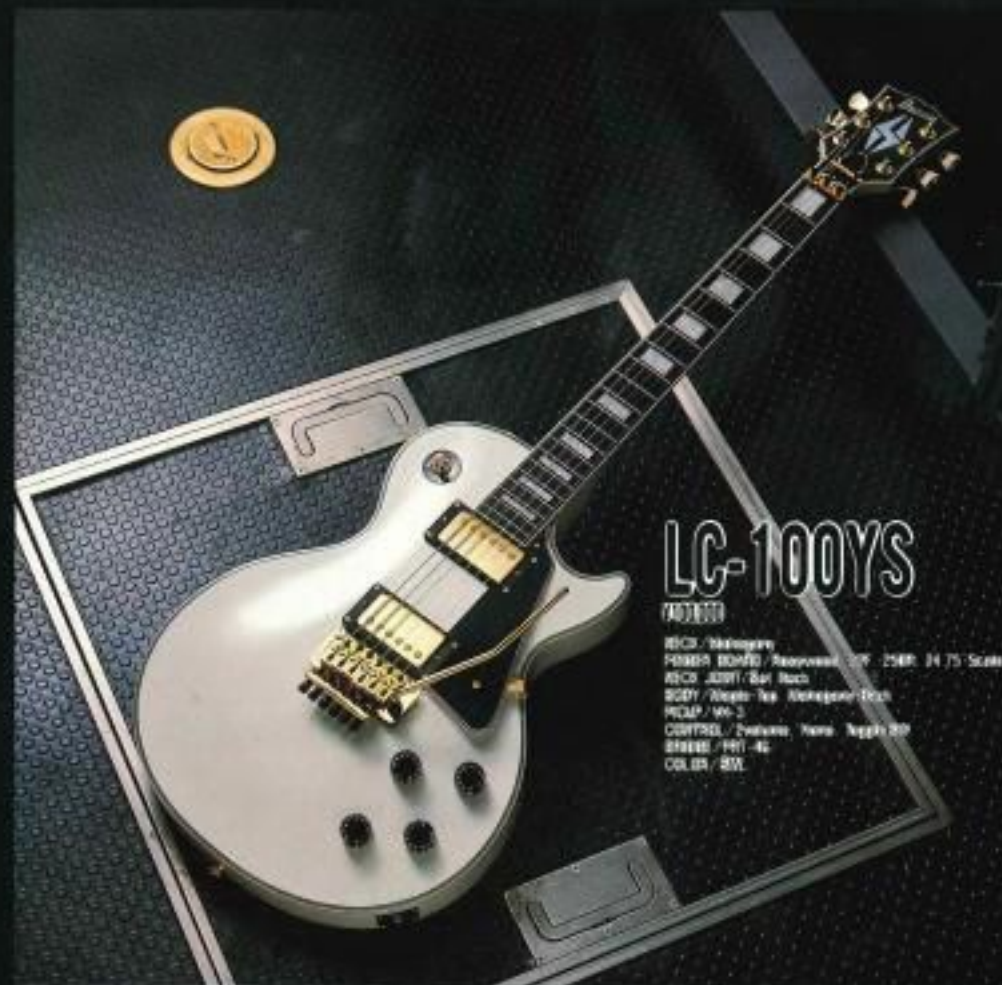

LC-100YS

ARGENTO

IBCO / Mahogany
FINGER BOARD / Acemann 24" 25.80. 24 75 Scale
IBCO JBM / Bar Rock
BODY / Maple / Mahogany / Oak
PICK / V-2
CONTROL / Volume, Tone, Toggle
BRIDGE / A1-4
COLOR / 801