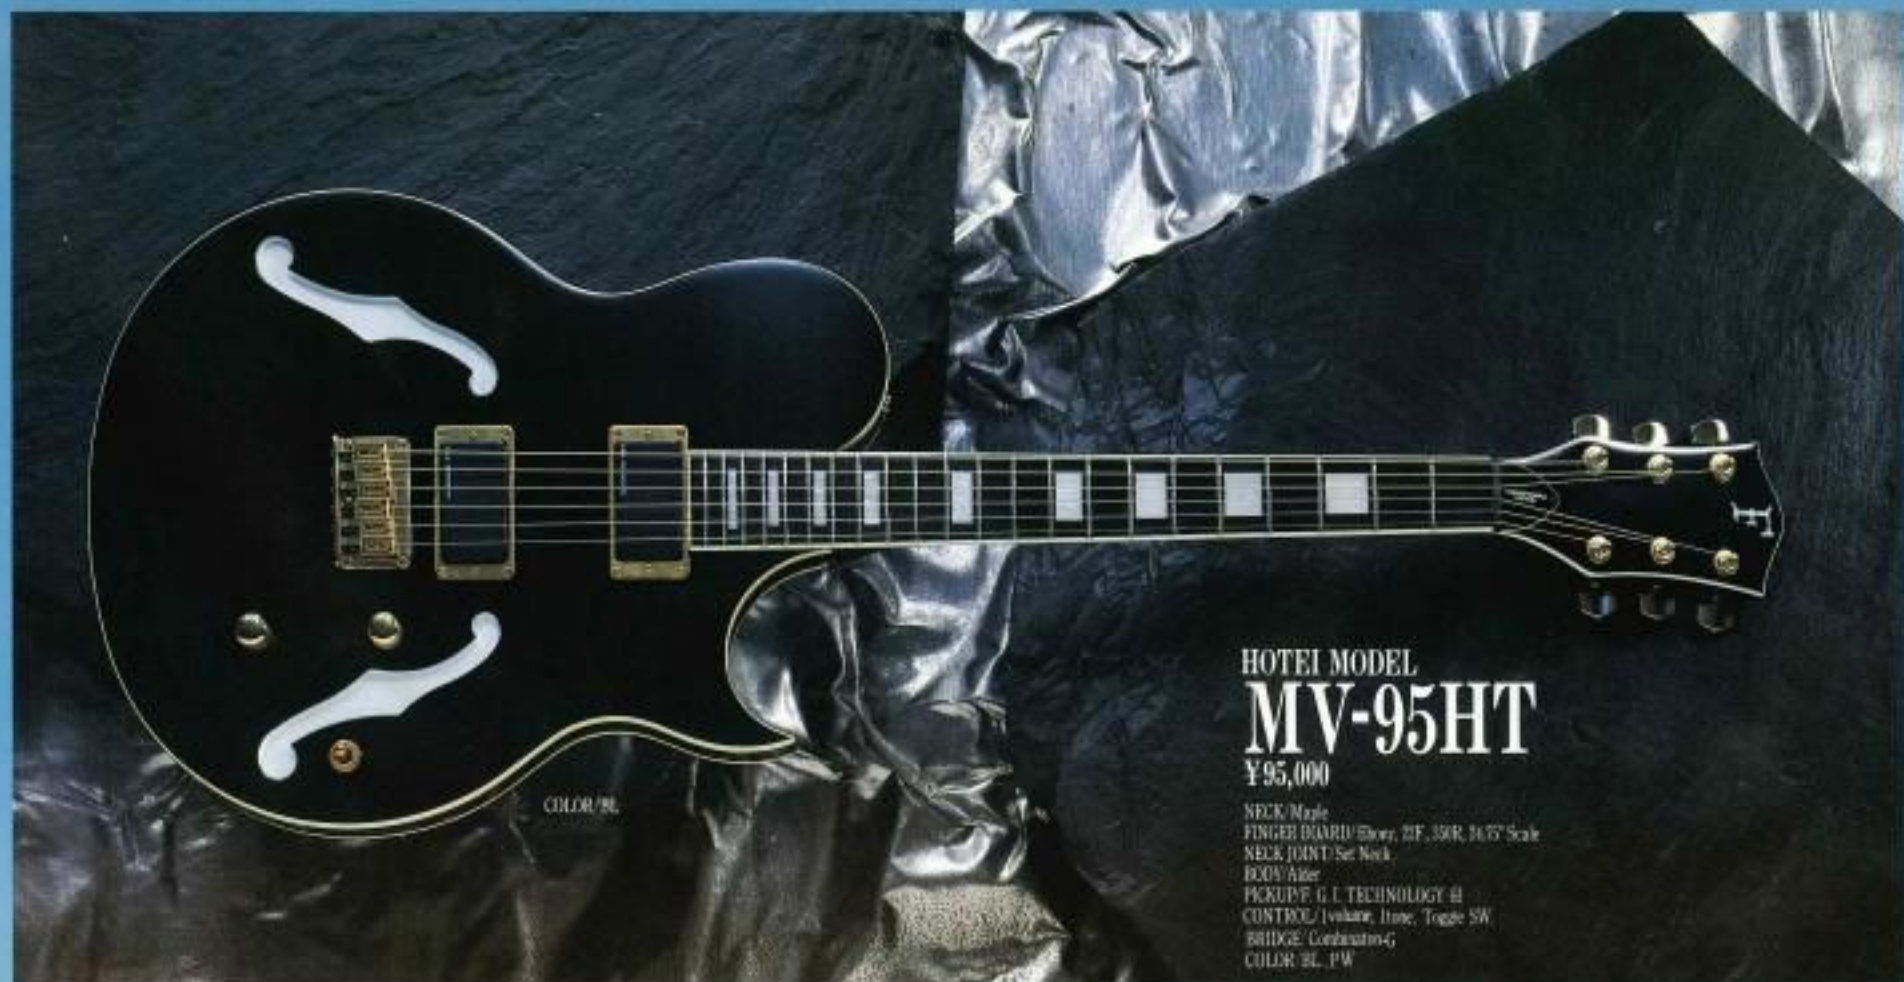

DEVILS  
TETSUYUKI SORIMACHI

*RB-200YK* (YUKI MODEL)  
¥200,000

HOTEL MODEL  
**TE-95HT**

¥95,000

NECK/Maple  
FINGER BOARD/Rosewood, 22F, #001, 25.5" Scale  
NECK JOINT/Teachable  
BODY/Allyr  
PICKUP/NEW F.G.I. TECHNOLOGY-T  
CONTROL/Tone, 2000, Mini SW  
BRIDGE/NEW Combination Body  
COLOR/BL SW BL