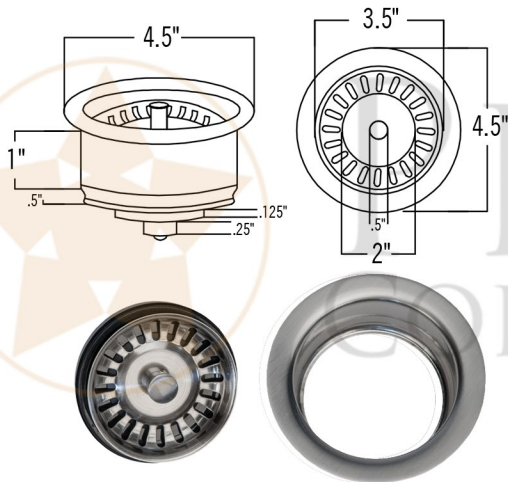

- * Description: Rectangle Copper Prep Sink with 3.5" Drain Opening
- * Outer Dimension: 17" x 12" x 7"
- * Inner Dimension: 15" x 10" x 7"
- * Rim: 1"
- * Drain Opening: 3.5"
- * Finish: Nickel

CODE/STANDARD COMPLIANCE

* IAPMO/cUPC LISTED

THIS PRODUCT IS HAND CRAFTED, SMALL VARIANCES IN COLOR AND SIZE MAY OCCUR.
DO NOT MAKE ANY INSTALLATION CUTS UNTIL YOU RECEIVE YOUR ITEM(S).

PACKAGE INCLUDES THE FOLLOWING ACCESSORIES:

- * 3.5" Deluxe Garbage Disposal Drain w/ Basket / BN Finish (Model# D-130BN)
- * Copper Sink Wax (Model# W900-WAX)

* BN: Brushed Nickel

DRAIN DETAILS (Model# D-130BN)

- * Description: 3.5" Garbage Disposal Drain
- * Upper Flange Dimension: 4.5"
- * Material: Solid Brass
- * Prop 65 Compliant

WAX DETAILS (Model# W900-WAX)

- * Description: Copper Sink Wax Protectant
- * Made From Natural Bee's Wax
- * No Wax Build Up Ever!
- * Hard Water Protection
- * Works Great on a Variety of Different Surfaces: