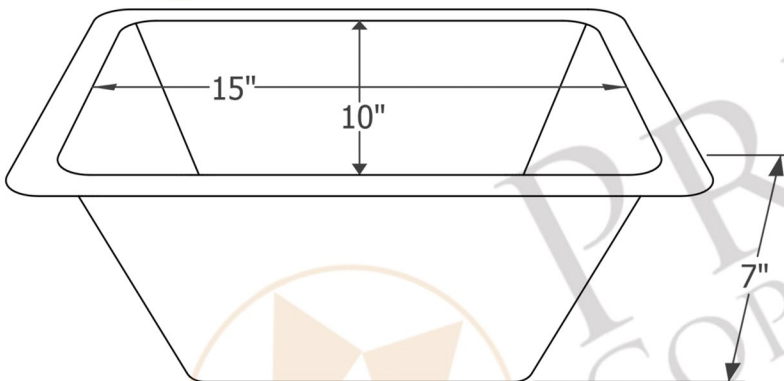

- Description: Rectangle Copper Prep Sink with 3.5" Drain Opening
- Outer Dimension: 17" x 12" x 7"
- Inner Dimension: 15" x 10" x 7"
- Rim: 1"
- Drain Opening: 3.5"
- Finish: Nickel

CODE/STANDARD COMPLIANCE

* IAPMO/cUPC LISTED

THIS PRODUCT IS HAND CRAFTED, SMALL VARIANCES IN COLOR AND SIZE MAY OCCUR.
DO NOT MAKE ANY INSTALLATION CUTS UNTIL YOU RECEIVE YOUR ITEM(S).