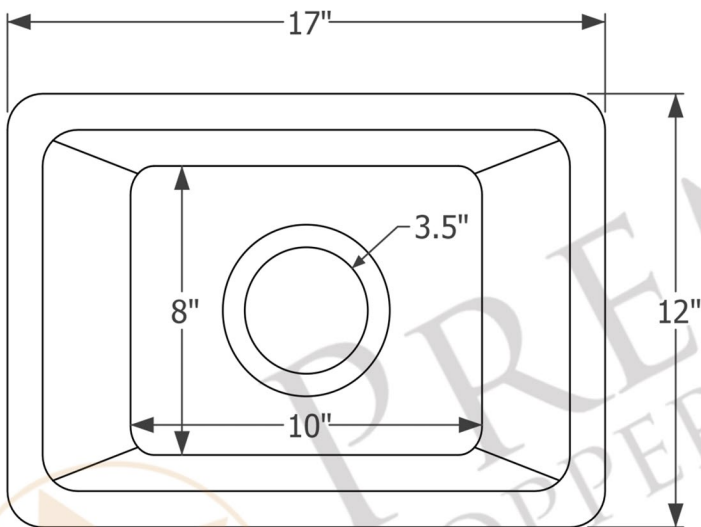

- Description: Rectangle Copper Prep Sink with 3.5" Drain Opening
- Outer Dimension: 17" x 12" x 7"
- Inner Dimension: 15" x 10" x 7"
- Rim: 1"
- Drain Opening: 3.5"
- Finish: Nickel

CODE/STANDARD COMPLIANCE

* IAPMO/cUPC LISTED

THIS PRODUCT IS HAND CRAFTED, SMALL VARIANCES IN COLOR AND SIZE MAY OCCUR.
DO NOT MAKE ANY INSTALLATION CUTS UNTIL YOU RECEIVE YOUR ITEM(S).