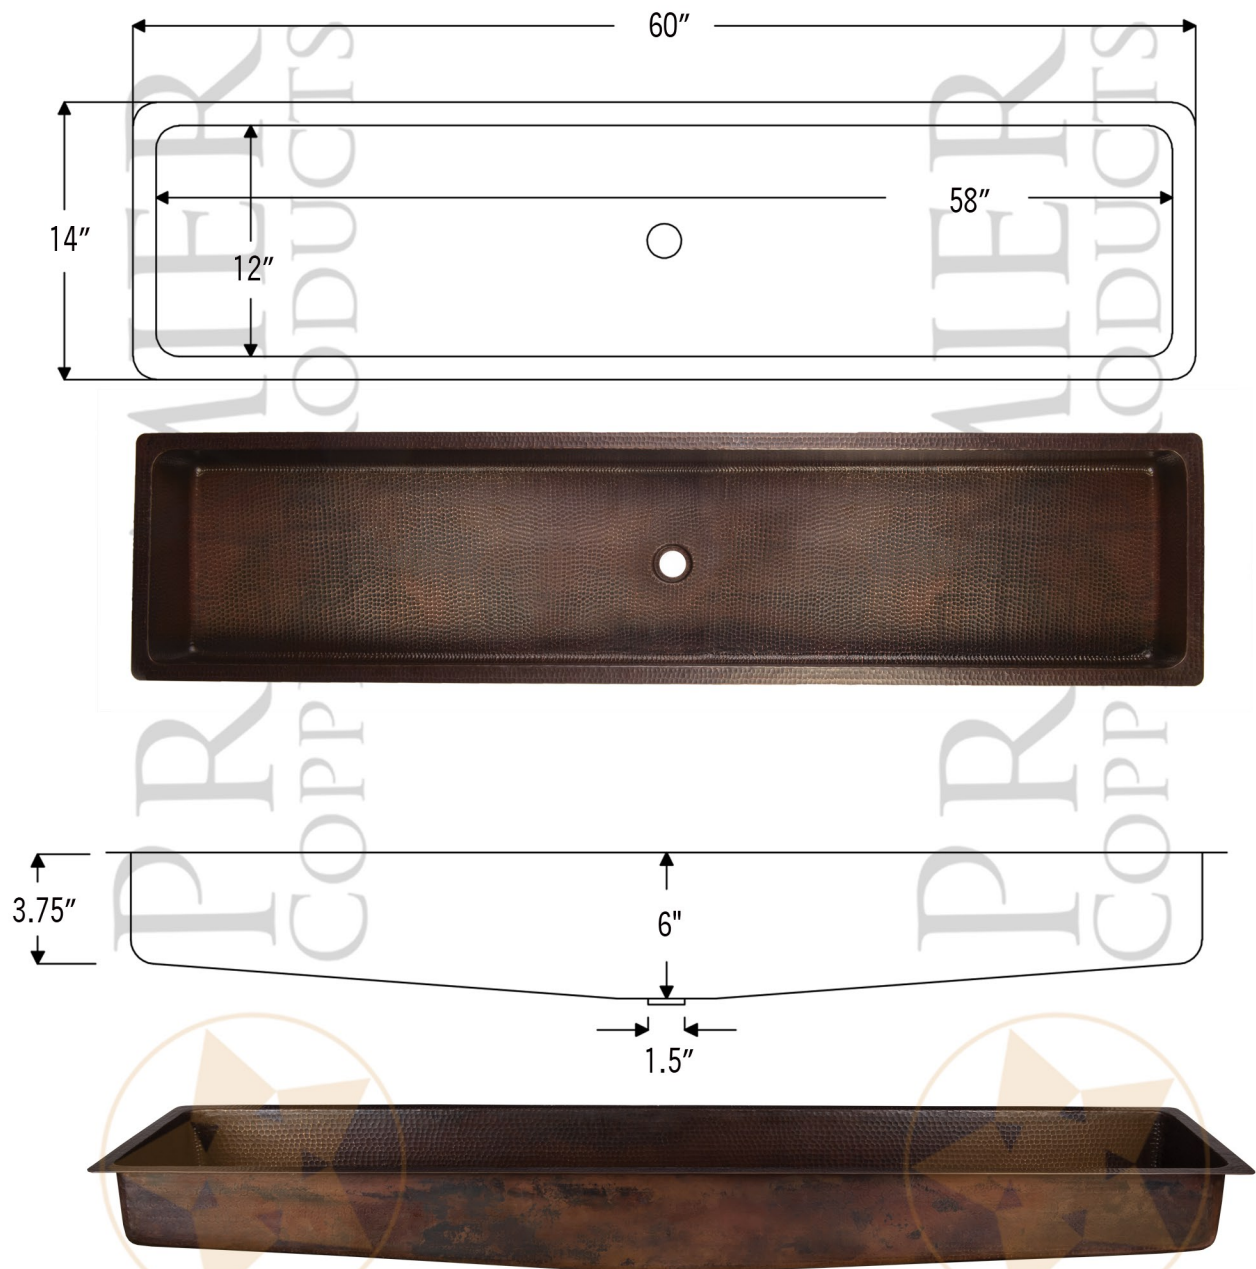

- * Description: 60" Rectangle Hammered Copper Bathroom Sink
- * Outer Dimension: 60" x 14" x 6"
- * Inner Dimension: 58" x 12" x 3.75"
- * Center Height: 6"
- * Rim: 1"
- * Drain Placement: Center
- * Drain Opening: 1.5"
- * Finish: Oil Rubbed Bronze | Living Copper

CODE/STANDARD COMPLIANCE
* IAPMO/cUPC LISTED

THIS PRODUCT IS HAND CRAFTED, SMALL VARIANCES IN COLOR AND SIZE MAY OCCUR.
DO NOT MAKE ANY INSTALLATION CUTS UNTIL YOU RECEIVE YOUR ITEM(S).

PACKAGE INCLUDES THE FOLLOWING ACCESSORIES:

DRAIN DETAILS (Model# D-208ORB)

- * Description: 1.5" Non-Overflow Pop-Up Bathroom Sink Drain
- * Design: Push Up Top
- * Upper Flange Dimension: 2"
- * Material: Solid Brass
- * Prop 65 Compliant

WAX DETAILS (Model# W900-WAX)

SILICONE DETAILS (Model# C900-ORB)

- * Description: Neutral Cure Copper Sink Installation Silicone
- * Color: Oil Rubbed Bronze
- * Size: 4.7oz