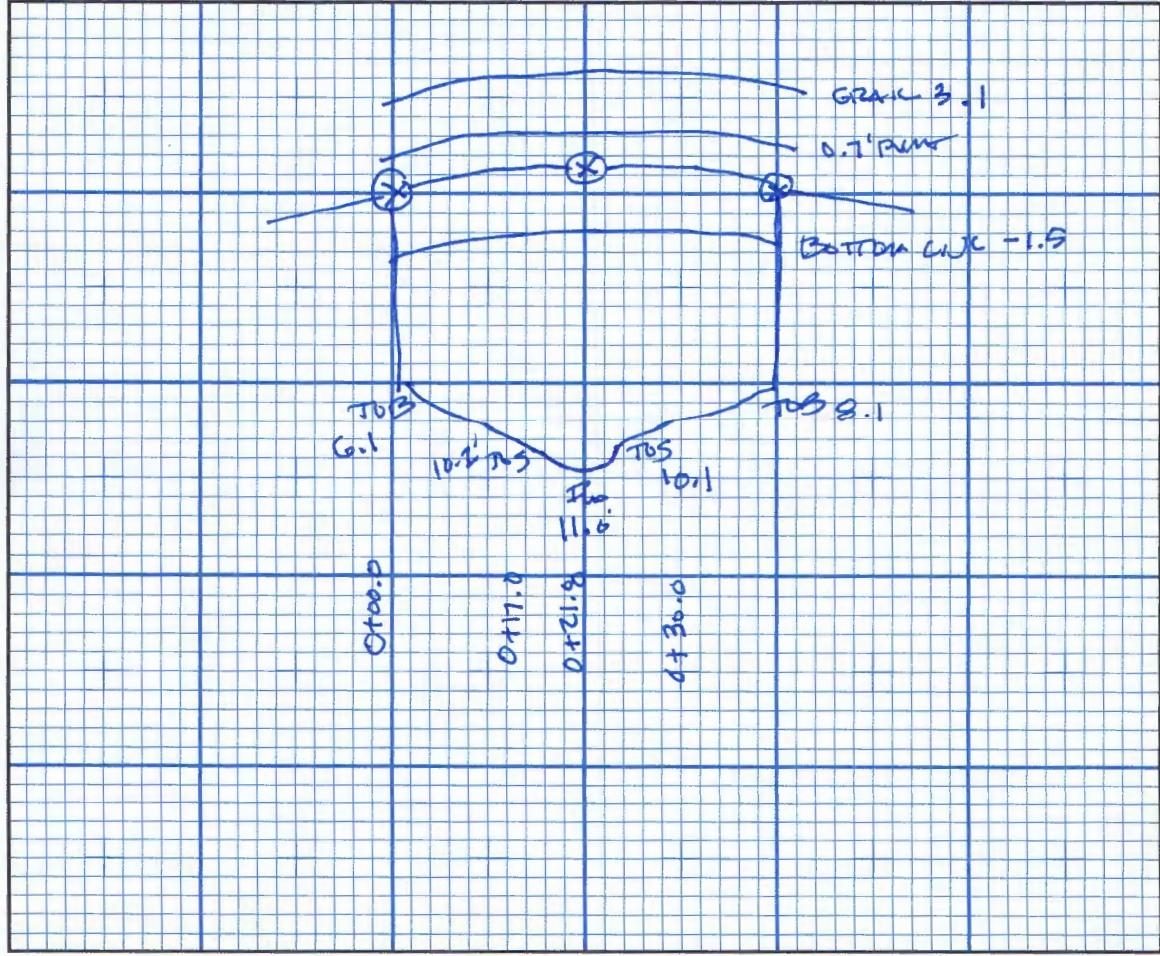

MAIN STREET
CONSULTING

675 North Main Street
Franklin, Indiana 46131-1345

317.459.4765

www.mainstreetconsulting.com

Project No: 22-1009

Date: 11-04-01-22

By: DL Pugh

Location: Army of God

Lockwood

Davis

CA