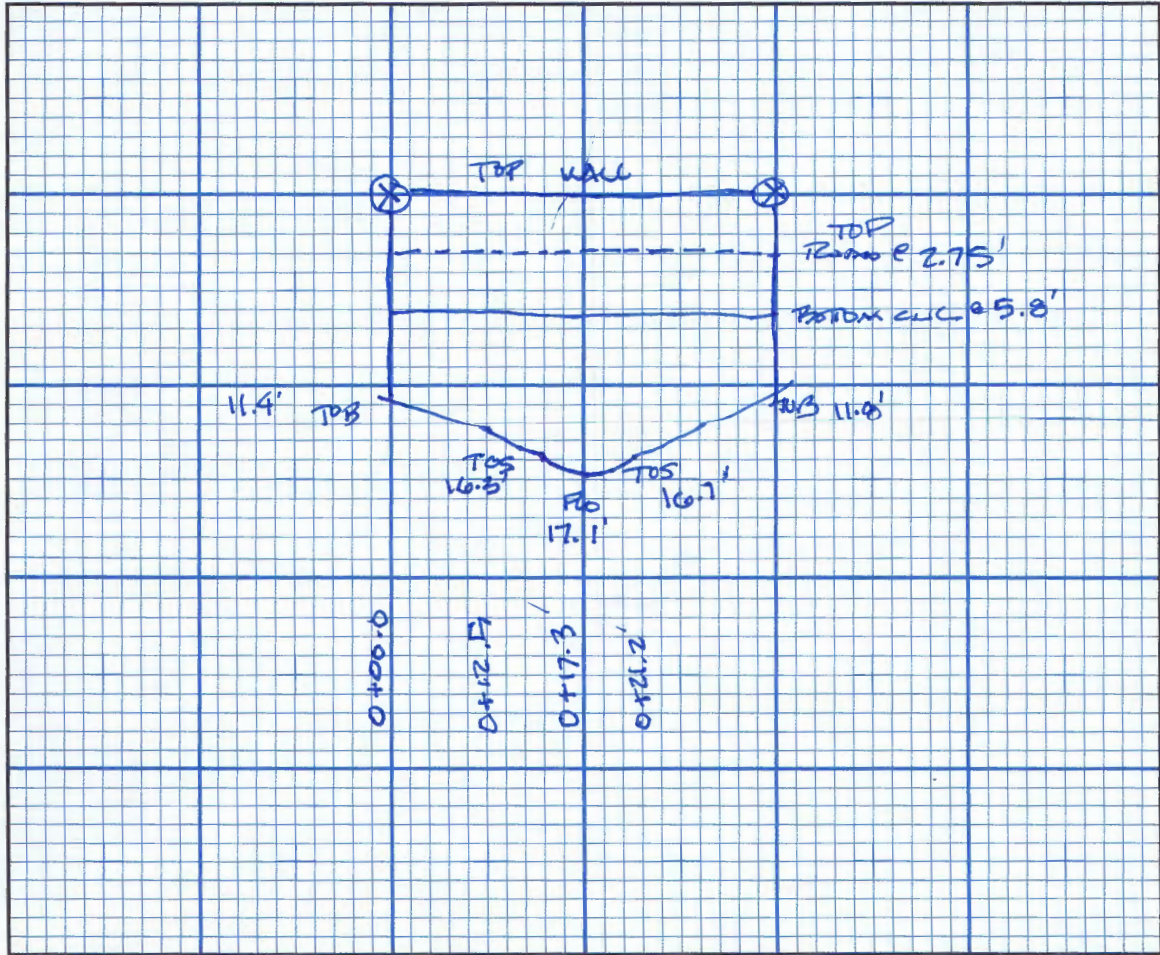

MAIN STREET
CONSULTING

675 North Main Street
Franklin, Indiana 46131-1345

317.459.4765

www.mainstreetconsulting.com

Project No: 22.009

Date: 04.04.12

By: D.L. Bond

Location: US 71

Looking East
UP NORTH