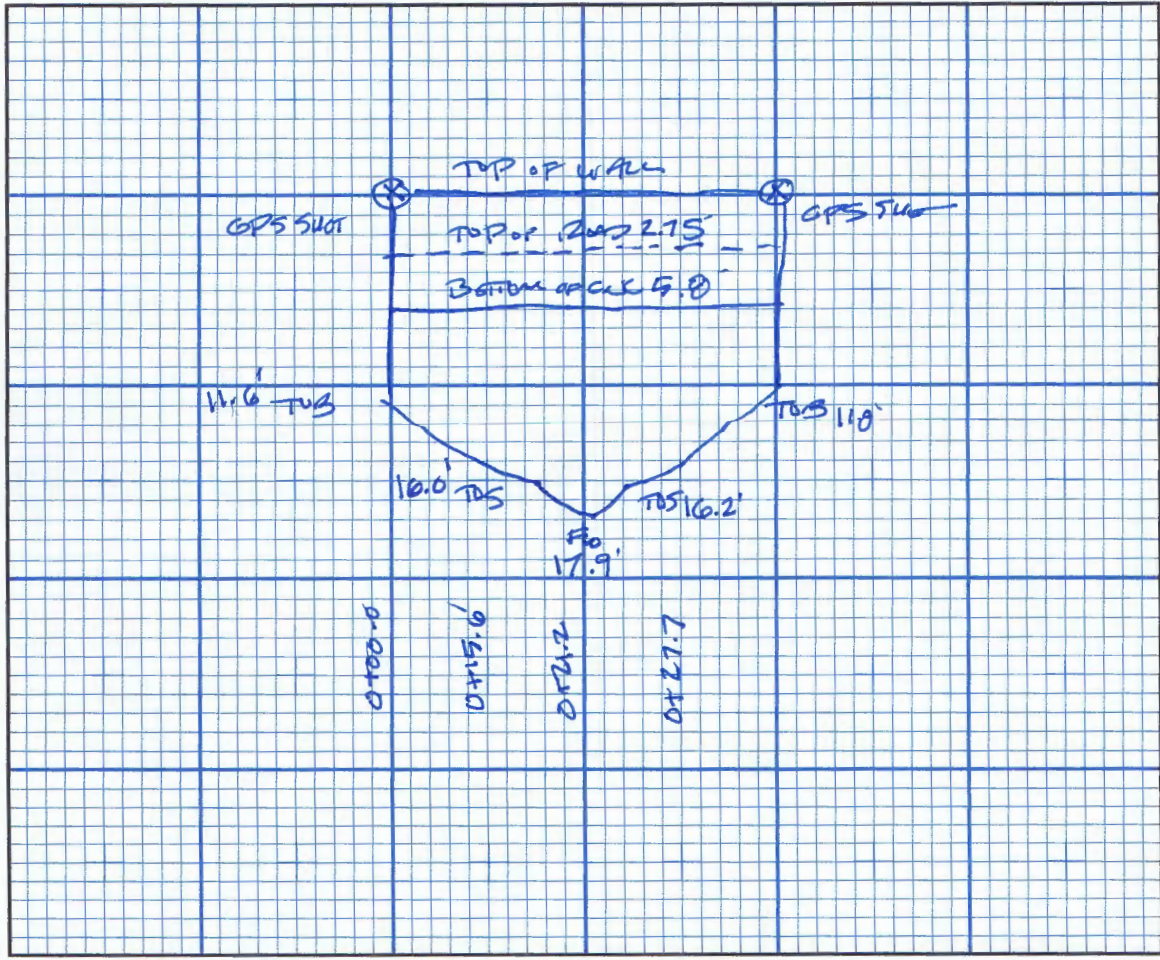

Project No: 22.009

Date: 04.04.12

By: D.L. Bond

Location: US 71

Looking East  
UP NORTH

**MAIN STREET**  
CONSULTING

675 North Main Street  
Franklin, Indiana 46131-1345

317.459.4765  
[www.mainstreetconsulting.com](http://www.mainstreetconsulting.com)