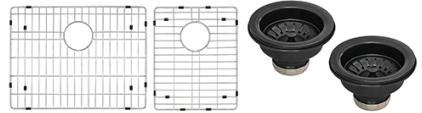

RVH9742

APRON-FRONT KITCHEN SINK

RUVATI[®]
SPECIFICATION SHEET

MATERIAL

True 16 Gauge Thickness
Premium T304 Grade Stainless Steel
Nano-PVD colored finish: easy to clean, and long lasting

FEATURES

- Heavy duty sound guard padding and undercoating
- Slanted bottom with elegant drain grooves for easy draining
- Rounded inside corners

COLOR OPTIONS

BL: Black Stainless Steel

GG: Matte Gold Brass Tone

IN THE BOX

Basket Strainer
[RVA1022BL / GG] x 2

Rinse Grid
[RVA69742]

NOMINAL DIMENSIONS

Exterior: 33" (wide) x 22" (front-to-back)
Interior Bowl: 18" x 18" (left), 12" x 18" (right)
Bowl Depth: 9"
Minimum Cabinet Size: 36" wide
Drain Hole Size: 3½"