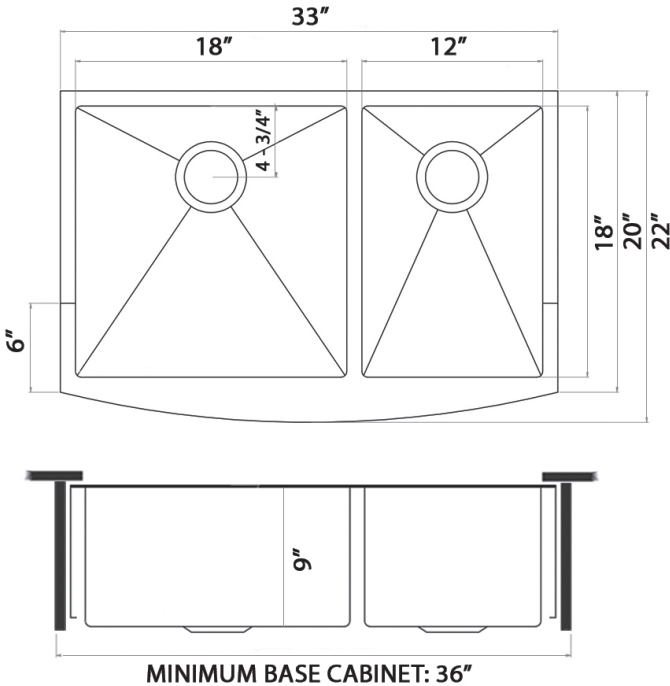

OPTIONAL ACCESSORIES (SOLD SEPARATELY)

cUPC certified by IAPMO to meet US and Canada plumbing standards.
Codes compliance: ASME A112.19.3/CSA B45.4

DIMENSIONS

Register your product at www.ruvati.com/register.