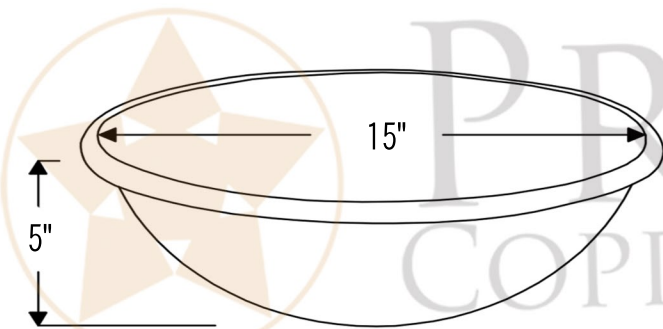

PREMIER
COPPER PRODUCTS

MODEL NUMBER: BSP5_L017RPC-P

- Description: 17" Oval Self Rimming Hammered Copper Sink in Polished Copper
- Outer Dimension: 17" x 13" x 5"
- Inner Dimension: 15" x 11" x 5"
- Rim: 1" Rolled Rim
- Drain Opening: 1.5"
- Finish: Polished Copper

CODE/STANDARD COMPLIANCE

* IAPMO/cUPC LISTED

THIS PRODUCT IS HAND CRAFTED, SMALL VARIANCES IN COLOR AND SIZE MAY OCCUR.
DO NOT MAKE ANY INSTALLATION CUTS UNTIL YOU RECEIVE YOUR ITEM(S).