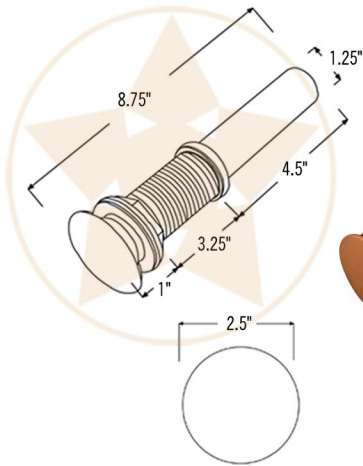

PREMIER
COPPER PRODUCTS

MODEL NUMBER: BSP5_L017RPC-P

- * Description: 17" Oval Self Rimming Hammered Copper Sink in Polished Copper
- * Outer Dimension: 17" x 13" x 5"
- * Inner Dimension: 15" x 11" x 5"
- * Rim: 1" Rolled Rim
- * Drain Opening: 1.5"
- * Finish: Polished Copper

CODE/STANDARD COMPLIANCE

* IAPMO/cUPC LISTED

THIS PRODUCT IS HAND CRAFTED, SMALL VARIANCES IN COLOR AND SIZE MAY OCCUR.
DO NOT MAKE ANY INSTALLATION CUTS UNTIL YOU RECEIVE YOUR ITEM(S).

PACKAGE INCLUDES THE FOLLOWING ACCESSORIES:

- * 1.5" Non-Overflow Pop-Up Bathroom Sink Drain / PC Finish (Model# D-208PC)
- * Copper Sink Wax (Model# W900-WAX)

* PC: Polished Copper

DRAIN DETAILS (Model# D-208PC)

- * Description: 1.5" Non-Overflow Pop-Up Bathroom Sink Drain
- * Design: Push Up Top
- * Upper Flange Dimension: 2"
- * Material: Solid Brass
- * Prop 65 Compliant