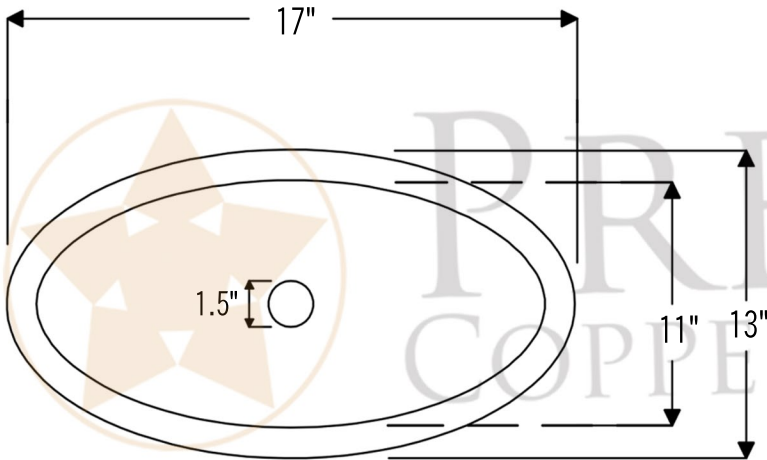

PREMIER
COPPER PRODUCTS

MODEL NUMBER: BSP5_L017RPC-P

- Description: 17" Oval Self Rimming Hammered Copper Sink in Polished Copper
- Outer Dimension: 17" x 13" x 5"
- Inner Dimension: 15" x 11" x 5"
- Rim: 1" Rolled Rim
- Drain Opening: 1.5"
- Finish: Polished Copper

CODE/STANDARD COMPLIANCE

* IAPMO/cUPC LISTED

THIS PRODUCT IS HAND CRAFTED, SMALL VARIANCES IN COLOR AND SIZE MAY OCCUR.
DO NOT MAKE ANY INSTALLATION CUTS UNTIL YOU RECEIVE YOUR ITEM(S).