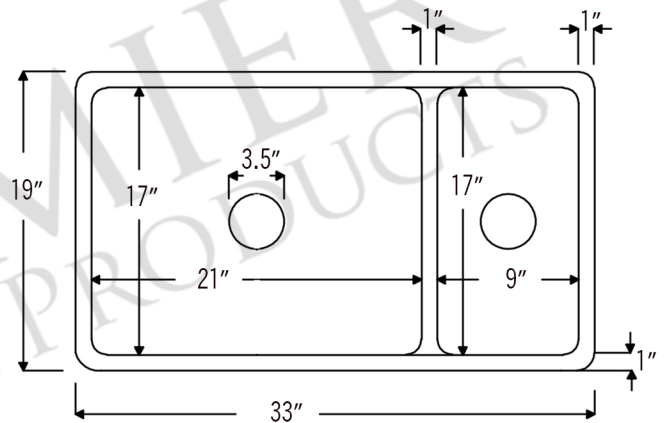

### PACKAGE INCLUDES THE FOLLOWING ITEMS:

- \* 33" Hammered Copper Kitchen 70/30 Double Basin Sink with Short 5" Divider (Model# K70DB33199-SD5)
- \* 3.5" Garbage Disposal Drain w/ Basket / ORB Finish (Model# D-130ORB)
- \* 3.5" Kitchen Basket Strainer Drain / ORB Finish (Model# D-132ORB)
- \* Oil Rubbed Bronze Installation Silicone (Model# C900-ORB)
- \* Copper Sink Wax (Model# W900-WAX)

### SINK DETAILS (Model# K70DB33199-SD5)

- \* 33" Hammered Copper Kitchen 70/30 Double Basin Sink with Short 5" Divider
- \* Color: Oil Rubbed Bronze
- \* Outer Dimension: 33" x 19" x 9"
- \* Inner Dimension: L: 21" x 17" x 9" | R: 9" x 17" x 9"
- \* Rim: 1"
- \* Drain Opening: 3.5" Standard
- \* Material Gauge: 14
- \* CODE / STANDARD COMPLIANCE: IAPMO / cUPC LISTED

### **DRAIN #1 DETAILS (Model# D-130ORB)**

- \* 3.5" Deluxe Garbage Disposal Drain w/ Basket
- \* Color: Oil Rubbed Bronze
- \* Outer Dimension: 4.5" x 2.25"
- \* Inner Dimension: 3.5"
- \* Installation Type: Insinkerator Brand Compatible
- \* Material: Brass
- \* Prop 65 Compliant

### **SILICONE DETAILS (Model# C900-ORB)**

- \* Neutral Cure Installation Silicone
- \* Size: 4.7 OZ
- \* Matches a Variety of Different Styled Sinks and Drains