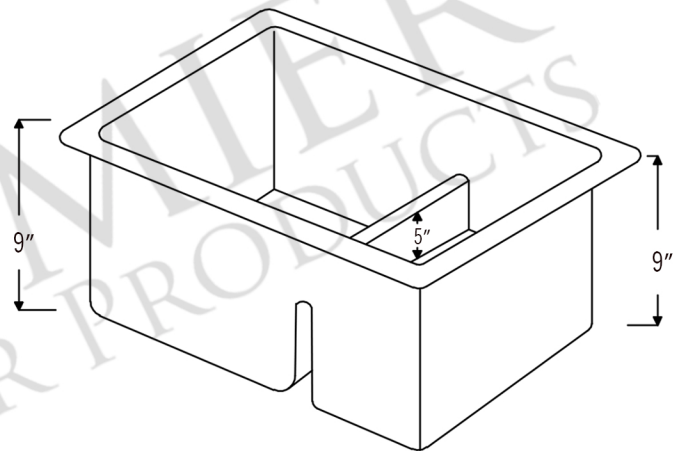

### PACKAGE INCLUDES THE FOLLOWING ITEMS:

- \* 33" Hammered Copper Kitchen 70/30 Double Basin Sink with Short 5" Divider (Model# K70DB33199-SD5)
- \* 3.5" Garbage Disposal Drain w/ Basket / ORB Finish (Model# D-130ORB)
- \* 3.5" Kitchen Basket Strainer Drain / ORB Finish (Model# D-132ORB)
- \* Oil Rubbed Bronze Installation Silicone (Model# C900-ORB)
- \* Copper Sink Wax (Model# W900-WAX)

### SINK DETAILS (Model# K70DB33199-SD5)

- \* 33" Hammered Copper Kitchen 70/30 Double Basin Sink with Short 5" Divider
- \* Color: Oil Rubbed Bronze
- \* Outer Dimension: 33" x 19" x 9"
- \* Inner Dimension: L: 21" x 17" x 9" | R: 9" x 17" x 9"
- \* Rim: 1"
- \* Drain Opening: 3.5" Standard
- \* Material Gauge: 14
- \* CODE / STANDARD COMPLIANCE: IAPMO / cUPC LISTED

### **PACKAGE INCLUDES THE FOLLOWING ITEMS:**

- \* 33" Hammered Copper Kitchen 70/30 Double Basin Sink with Short 5" Divider (Model# K70DB33199-SD5)
- \* 3.5" Garbage Disposal Drain w/ Basket / ORB Finish (Model# D-130ORB)
- \* 3.5" Kitchen Basket Strainer Drain / ORB Finish (Model# D-132ORB)
- \* Oil Rubbed Bronze Installation Silicone (Model# C900-ORB)
- \* Copper Sink Wax (Model# W900-WAX)

### **SILICONE DETAILS (Model# C900-ORB)**

- \* Neutral Cure Installation Silicone
- \* Size: 4.7 OZ
- \* Matches a Variety of Different Styled Sinks and Drains