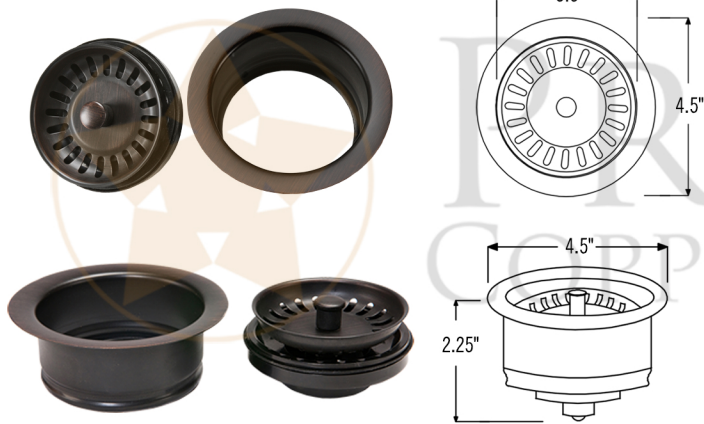

### PACKAGE INCLUDES THE FOLLOWING ITEMS:

- \* 33" Hammered Copper Kitchen 70/30 Double Basin Sink with Short 5" Divider (Model# K70DB33199-SD5)
- \* 3.5" Garbage Disposal Drain w/ Basket / ORB Finish (Model# D-130ORB)
- \* 3.5" Kitchen Basket Strainer Drain / ORB Finish (Model# D-132ORB)
- \* Oil Rubbed Bronze Installation Silicone (Model# C900-ORB)
- \* Copper Sink Wax (Model# W900-WAX)

### SINK DETAILS (Model# K70DB33199-SD5)

- \* 33" Hammered Copper Kitchen 70/30 Double Basin Sink with Short 5" Divider
- \* Color: Oil Rubbed Bronze
- \* Outer Dimension: 33" x 19" x 9"
- \* Inner Dimension: L: 21" x 17" x 9" | R: 9" x 17" x 9"
- \* Rim: 1"
- \* Drain Opening: 3.5" Standard
- \* Material Gauge: 14
- \* CODE / STANDARD COMPLIANCE: IAPMO / cUPC LISTED

### **PACKAGE INCLUDES THE FOLLOWING ITEMS:**

- \* 33" Hammered Copper Kitchen 70/30 Double Basin Sink with Short 5" Divider (Model# K70DB33199-SD5)
- \* 3.5" Garbage Disposal Drain w/ Basket / ORB Finish (Model# D-130ORB)
- \* 3.5" Kitchen Basket Strainer Drain / ORB Finish (Model# D-132ORB)
- \* Oil Rubbed Bronze Installation Silicone (Model# C900-ORB)
- \* Copper Sink Wax (Model# W900-WAX)

### **DRAIN #1 DETAILS (Model# D-130ORB)**

- \* 3.5" Deluxe Garbage Disposal Drain w/ Basket
- \* Color: Oil Rubbed Bronze
- \* Outer Dimension: 4.5" x 2.25"
- \* Inner Dimension: 3.5"
- \* Installation Type: Insinkerator Brand Compatible
- \* Material: Brass
- \* Prop 65 Compliant