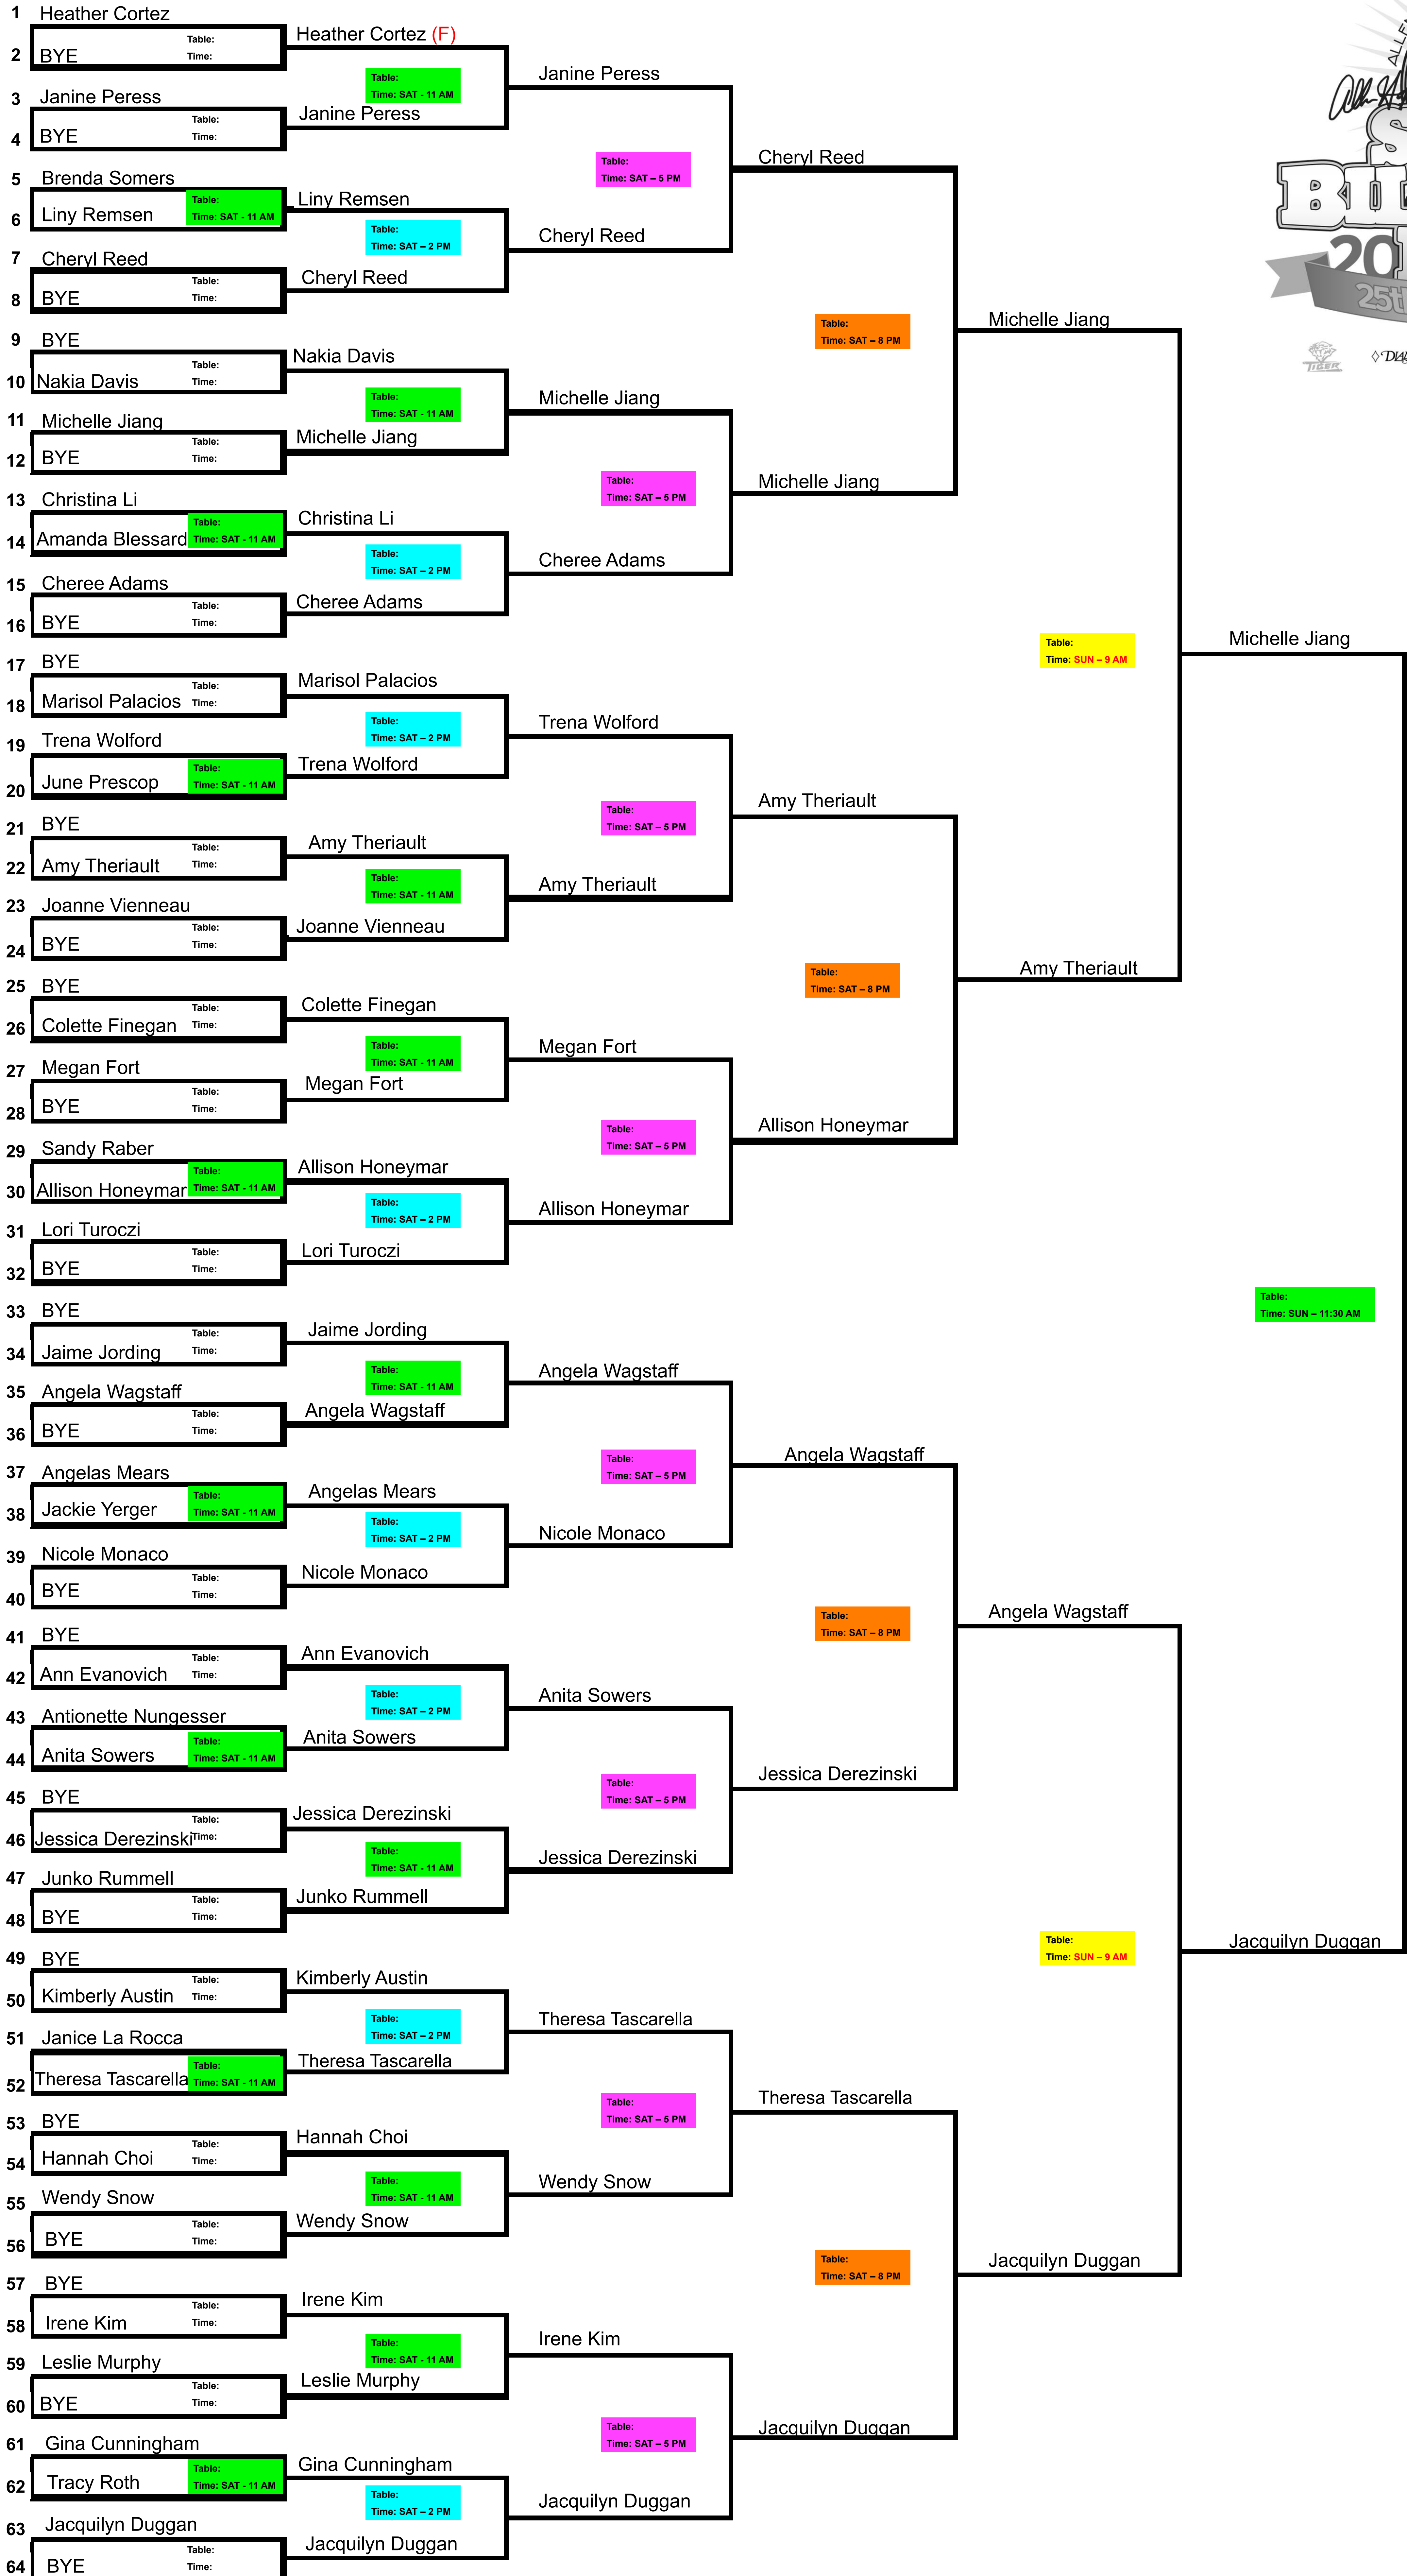

# BRACKET # 1 WOMEN

Draw #

Michelle Jiang

**FINALS  
BRACKET**