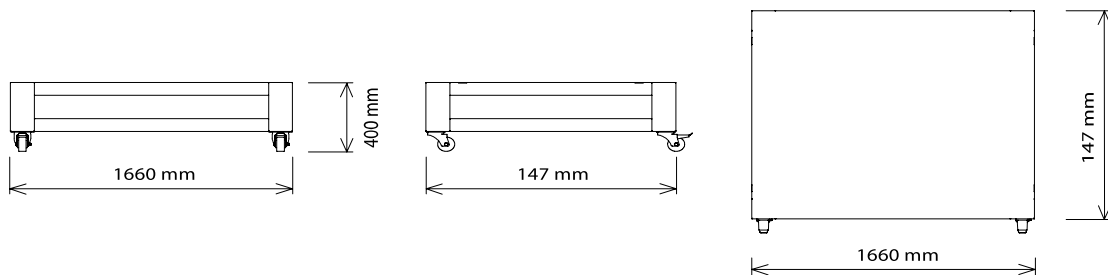

We reserve the right to alter specifications without notice.

Phone: 1800 183 818 Email: support@thegoodlady.com.au
Website: www.thegoodlady.com.au