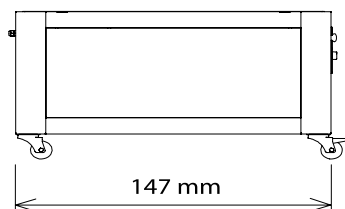

SPECIFICATIONS

Voltage	400Vac 3N 50/60Hz - 30Amps
Max Power	17,000 Watts
Weight	310 kg
Working Temp.	400°C
Max Humidity	95% without condensation
Capacity	6 x 600x400mm Baking Trays
Chamber Height	180 mm
Cable Length	2 meters
Warranty	4 Year Warranty (2 yr Labour 4 yr Parts)

DIMENSIONS

External Width	1660mm	Internal Width	1240mm
External Depth	1610mm	Internal Depth	1260mm
External Height	360mm	Internal Height	180mm

Phone: 1800 183 818 Email: support@thegoodlady.com.au
Website: www.thegoodlady.com.au

EXHAUST HOOD

95 CM PROVER (SUITS UP TO 2 UNITS)

71 CM PROVER (SUITS UP TO 3 UNITS)

We reserve the right to alter specifications without notice.