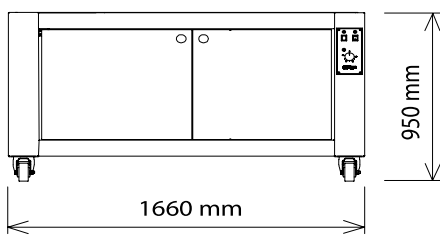

DIMENSIONS

External Width	1660mm	Internal Width	1240mm
External Depth	1610mm	Internal Depth	1260mm
External Height	360mm	Internal Height	180mm

Phone: 1800 183 818 Email: support@thegoodlady.com.au
Website: www.thegoodlady.com.au

EXHAUST HOOD

95 CM PROVER (SUITS UP TO 2 UNITS)

71 CM PROVER (SUITS UP TO 3 UNITS)

We reserve the right to alter specifications without notice.