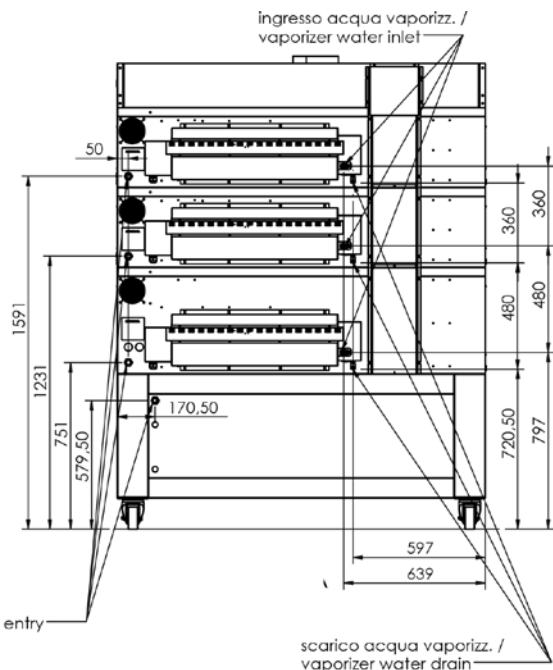

THE
GOOD
LADY

Phone: 1800 183 818 Email: support@thegoodlady.com.au
Website: www.thegoodlady.com.au