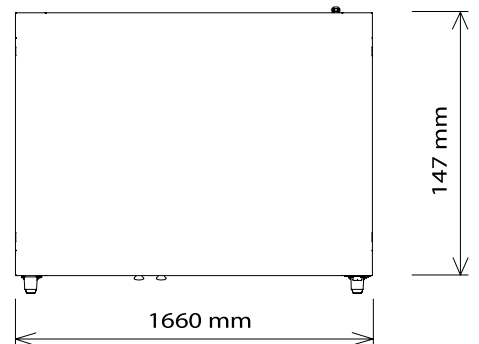

SPECIFICATIONS

Voltage	400Vac 3N 50/60Hz - 30Amps
Max Power	17,000 Watts
Weight	310 kg
Working Temp.	400°C
Max Humidity	95% without condensation
Capacity	6 x 600x400mm Baking Trays
Chamber Height	180 mm
Cable Length	2 meters
Warranty	4 Year Warranty (2 yr Labour 4 yr Parts)

DIMENSIONS

External Width	1660mm	Internal Width	1240mm
External Depth	1610mm	Internal Depth	1260mm
External Height	360mm	Internal Height	180mm

Phone: 1800 183 818 Email: support@thegoodlady.com.au
Website: www.thegoodlady.com.au

EXHAUST HOOD

95 CM PROVER (SUITS UP TO 2 UNITS)

71 CM PROVER (SUITS UP TO 3 UNITS)

We reserve the right to alter specifications without notice.