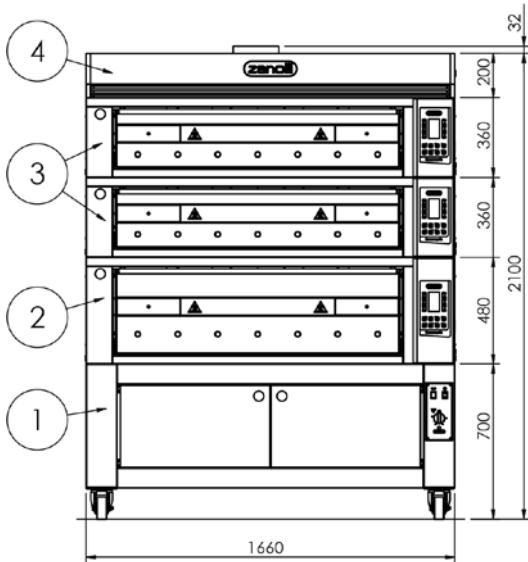

SPECIFICATIONS

Voltage	400Vac 3N 50/60Hz - 30Amps
Max Power	17,000 Watts
Weight	310 kg
Working Temp.	400°C
Max Humidity	95% without condensation
Capacity	6 x 600x400mm Baking Trays
Chamber Height	180 mm
Cable Length	2 meters
Warranty	4 Year Warranty (2 yr Labour 4 yr Parts)

DIMENSIONS

External Width	1660mm	Internal Width	1240mm
External Depth	1610mm	Internal Depth	1260mm
External Height	360mm	Internal Height	180mm

Phone: 1800 183 818 Email: support@thegoodlady.com.au
Website: www.thegoodlady.com.au

SUPER TEOREMA POLIS PW 6 / MC18/MC30

FRONT

Num. articolo / Item num.	Quantità / Quantity	Descrizione / Description	Potenza / Power
1	1	CELLA LIEVIT./ PROOFING CABINET	1.5+1 kW
2	1	T POLIS PW 6 UT30	13 kW
3	2	T POLIS PW 6 UT18	26 kW
4	1	TOP	-
5	3	VAPORIZZATORE/VAPORIZER	9 kW