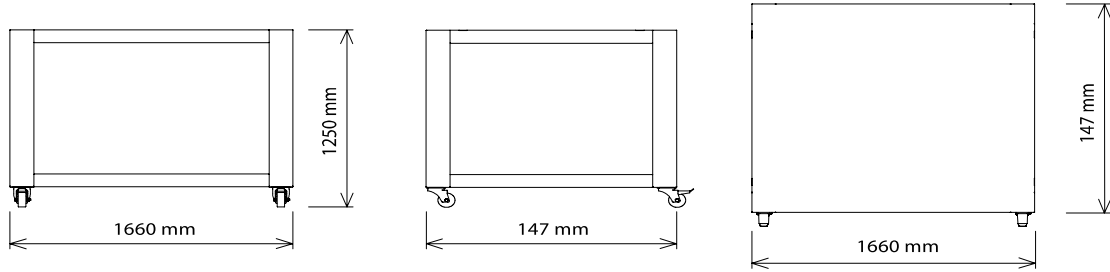

TEOREMA POLIS PW 6 - ACCESSORIES

SINGLE UNIT STAND