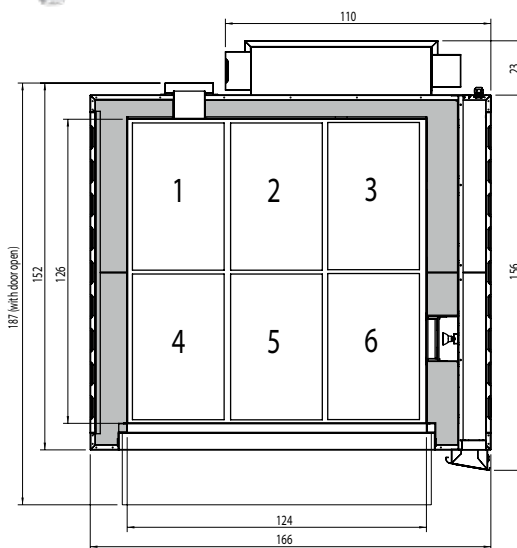

SPECIFICATIONS

Voltage	400Vac 3N 50/60Hz - 30Amps
Max Power	17,000 Watts
Weight	310 kg
Working Temp.	400°C
Max Humidity	95% without condensation
Capacity	6 x 600x400mm Baking Trays
Chamber Height	180 mm
Cable Length	2 meters
Warranty	4 Year Warranty (2 yr Labour 4 yr Parts)

DIMENSIONS

External Width	1660mm	Internal Width	1240mm
External Depth	1610mm	Internal Depth	1260mm
External Height	360mm	Internal Height	180mm

Phone: 1800 183 818 Email: support@thegoodlady.com.au
Website: www.thegoodlady.com.au