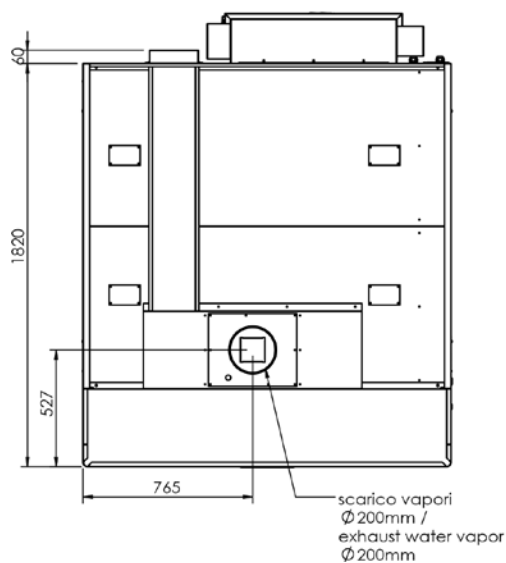

THE
GOOD
LADY

Phone: 1800 183 818 Email: support@thegoodlady.com.au
Website: www.thegoodlady.com.au