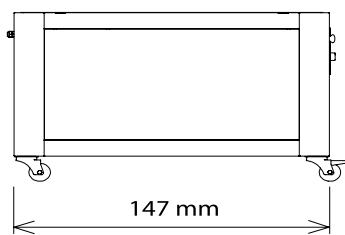

SPECIFICATIONS

Voltage	400Vac 3N 50/60Hz - 30Amps
Max Power	17,000 Watts
Weight	310 kg
Working Temp.	400°C
Max Humidity	95% without condensation
Capacity	6 x 600x400mm Baking Trays
Chamber Height	180 mm
Cable Length	2 meters
Warranty	4 Year Warranty (2 yr Labour 4 yr Parts)

DIMENSIONS

External Width	1660mm	Internal Width	1240mm
External Depth	1610mm	Internal Depth	1260mm
External Height	360mm	Internal Height	180mm

Phone: 1800 183 818 Email: support@thegoodlady.com.au
Website: www.thegoodlady.com.au

EXHAUST HOOD

95 CM PROVER (SUITS UP TO 2 UNITS)

71 CM PROVER (SUITS UP TO 3 UNITS)

We reserve the right to alter specifications without notice.