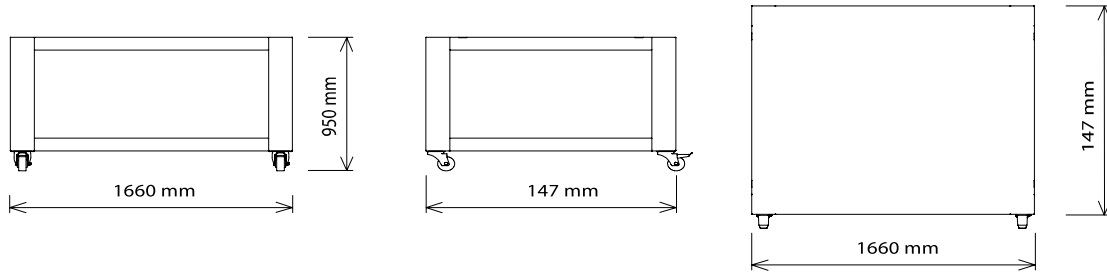

DOUBLE UNIT STAND