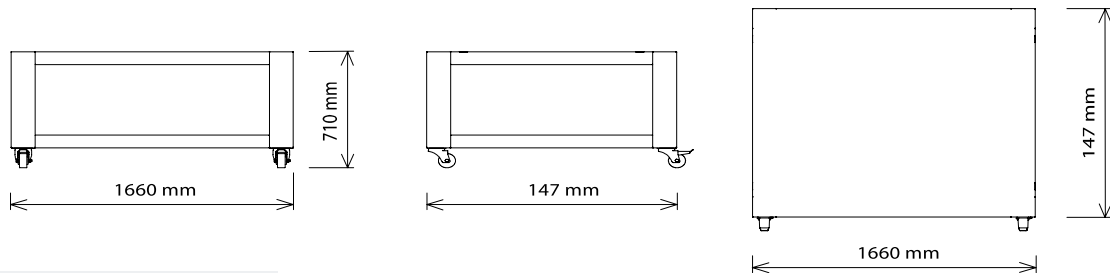

TRIPLE UNIT STAND

FOUR UNIT STAND