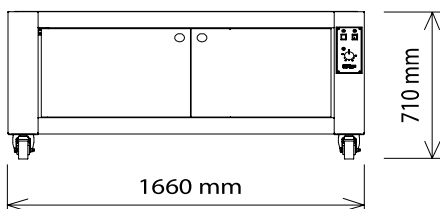

DIMENSIONS

External Width	1660mm	Internal Width	1240mm
External Depth	1610mm	Internal Depth	1260mm
External Height	360mm	Internal Height	180mm

Phone: 1800 183 818 Email: support@thegoodlady.com.au
Website: www.thegoodlady.com.au

EXHAUST HOOD

95 CM PROVER (SUITS UP TO 2 UNITS)

71 CM PROVER (SUITS UP TO 3 UNITS)

We reserve the right to alter specifications without notice.