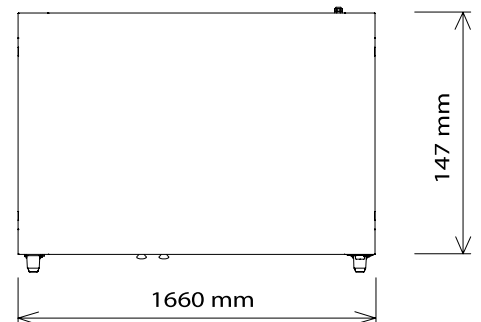

DIMENSIONS

External Width	1660mm	Internal Width	1240mm
External Depth	1610mm	Internal Depth	1260mm
External Height	360mm	Internal Height	180mm

Phone: 1800 183 818 Email: support@thegoodlady.com.au
Website: www.thegoodlady.com.au

EXHAUST HOOD

95 CM PROVER (SUITS UP TO 2 UNITS)

71 CM PROVER (SUITS UP TO 3 UNITS)

We reserve the right to alter specifications without notice.