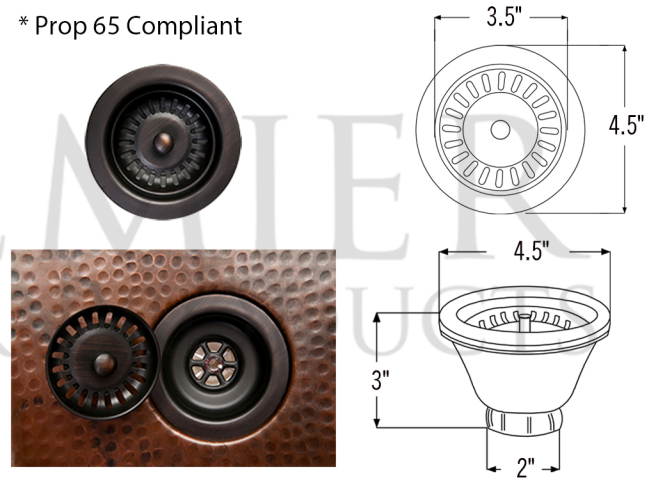

* ORB: Oil Rubbed Bronze

SINK DETAILS (Model# KA50DB33229S)

- * 33" Hammered Copper Kitchen Apron 50/50 Double Basin Sink w/ Scroll Design
- * Color: Oil Rubbed Bronze
- * Outer Dimension: 33" x 22" x 9"
- * Inner Dimension: L: 15" x 19" x 9" / R: 15" x 19" x 9"
- * Rim: Left, Back, Right - 1" / Front - 2"
- * Divider: 1" Wide (Optimized)
- * Drain Opening: 3.5" Standard
- * Material Gauge: 14
- * CODE / STANDARD COMPLIANCE: IAPMO / cUPC LISTED

PACKAGE INCLUDES THE FOLLOWING ITEMS:

- * 33" Hammered Copper Kitchen Apron 50/50 Double Basin Sink w/ Scroll Design / ORB Finish (Model# KA50DB33229S)
- * 3.5" Garbage Disposal Drain w/ Basket / ORB Finish (Model# D-130ORB)
- * 3.5" Kitchen Basket Strainer Drain / ORB Finish (Model# D-132ORB)
- * Oil Rubbed Bronze Installation Silicone (Model# C900-ORB)
- * Copper Sink Wax (Model# W900-WAX)

* ORB: Oil Rubbed Bronze

DRAIN #1 DETAILS (Model# D-130ORB)

- * 3.5" Deluxe Garbage Disposal Drain w/ Basket
- * Color: Oil Rubbed Bronze
- * Outer Dimension: 4.5" x 2.25"
- * Inner Dimension: 3.5"
- * Installation Type: Insinkerator Brand Compatible
- * Material: Brass
- * Prop 65 Compliant

SILICONE DETAILS (Model# C900-ORB)

- * Neutral Cure Installation Silicone
- * Size: 4.7 OZ
- * Matches a Variety of Different Styled Sinks and Drains

COPPER SINK WAX DETAILS (Model# W900-WAX)

- * Copper Sink Wax Protectant
- * Made from Natural Bee's Wax
- * No Wax Build Up Ever!
- * Hard Water Protection
- * Works great on a variety of different surfaces: