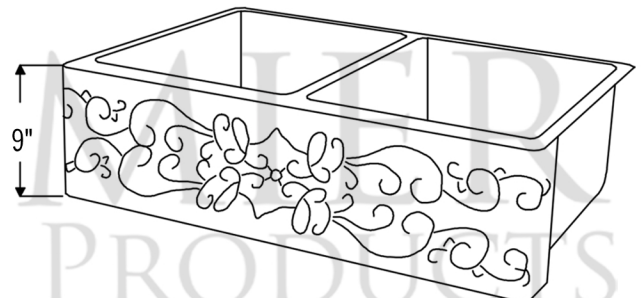

PACKAGE INCLUDES THE FOLLOWING ITEMS:

- * 33" Hammered Copper Kitchen Apron 50/50 Double Basin Sink w/ Scroll Design / ORB Finish (Model# KA50DB33229S)
- * 3.5" Garbage Disposal Drain w/ Basket / ORB Finish (Model# D-130ORB)
- * 3.5" Kitchen Basket Strainer Drain / ORB Finish (Model# D-132ORB)
- * Oil Rubbed Bronze Installation Silicone (Model# C900-ORB)
- * Copper Sink Wax (Model# W900-WAX)

* ORB: Oil Rubbed Bronze

SINK DETAILS (Model# KA50DB33229S)

- * 33" Hammered Copper Kitchen Apron 50/50 Double Basin Sink w/ Scroll Design
- * Color: Oil Rubbed Bronze
- * Outer Dimension: 33" x 22" x 9"
- * Inner Dimension: L: 15" x 19" x 9" / R: 15" x 19" x 9"
- * Rim: Left, Back, Right - 1" / Front - 2"
- * Divider: 1" Wide (Optimized)
- * Drain Opening: 3.5" Standard
- * Material Gauge: 14
- * CODE / STANDARD COMPLIANCE: IAPMO / cUPC LISTED

* ORB: Oil Rubbed Bronze

DRAIN #1 DETAILS (Model# D-130ORB)

- * 3.5" Deluxe Garbage Disposal Drain w/ Basket
- * Color: Oil Rubbed Bronze
- * Outer Dimension: 4.5" x 2.25"
- * Inner Dimension: 3.5"
- * Installation Type: Insinkerator Brand Compatible
- * Material: Brass
- * Prop 65 Compliant