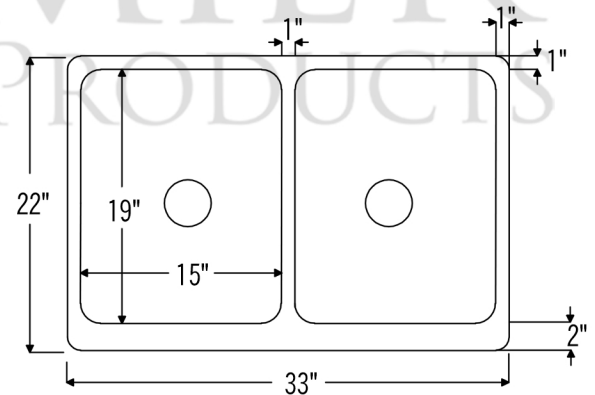

PACKAGE INCLUDES THE FOLLOWING ITEMS:

- * 33" Hammered Copper Kitchen Apron 50/50 Double Basin Sink w/ Scroll Design / ORB Finish (Model# KA50DB33229S)
- * 3.5" Garbage Disposal Drain w/ Basket / ORB Finish (Model# D-130ORB)
- * 3.5" Kitchen Basket Strainer Drain / ORB Finish (Model# D-132ORB)
- * Oil Rubbed Bronze Installation Silicone (Model# C900-ORB)
- * Copper Sink Wax (Model# W900-WAX)

* ORB: Oil Rubbed Bronze

SINK DETAILS (Model# KA50DB33229S)

- * 33" Hammered Copper Kitchen Apron 50/50 Double Basin Sink w/ Scroll Design
- * Color: Oil Rubbed Bronze
- * Outer Dimension: 33" x 22" x 9"
- * Inner Dimension: L: 15" x 19" x 9" / R: 15" x 19" x 9"
- * Rim: Left, Back, Right - 1" / Front - 2"
- * Divider: 1" Wide (Optimized)
- * Drain Opening: 3.5" Standard
- * Material Gauge: 14
- * CODE / STANDARD COMPLIANCE: IAPMO / cUPC LISTED

* ORB: Oil Rubbed Bronze

DRAIN #1 DETAILS (Model# D-130ORB)

- * 3.5" Deluxe Garbage Disposal Drain w/ Basket
- * Color: Oil Rubbed Bronze
- * Outer Dimension: 4.5" x 2.25"
- * Inner Dimension: 3.5"
- * Installation Type: Insinkerator Brand Compatible
- * Material: Brass
- * Prop 65 Compliant

DRAIN #2 DETAILS (Model# D-132ORB)

- * 3.5" Kitchen, Prep, Bar Basket Strainer Drain
- * Color: Oil Rubbed Bronze
- * Outer Dimension: 4.5" x 3"
- * Inner Dimension: 3.5"
- * Installation Type: Compression
- * Material: Brass/PVC
- * Prop 65 Compliant