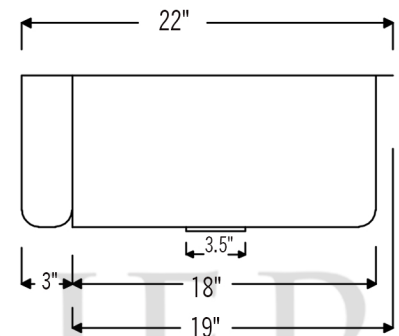

* ORB: Oil Rubbed Bronze

SINK DETAILS (Model# KA50DB33229S)

- * 33" Hammered Copper Kitchen Apron 50/50 Double Basin Sink w/ Scroll Design
- * Color: Oil Rubbed Bronze
- * Outer Dimension: 33" x 22" x 9"
- * Inner Dimension: L: 15" x 19" x 9" / R: 15" x 19" x 9"
- * Rim: Left, Back, Right - 1" / Front - 2"
- * Divider: 1" Wide (Optimized)
- * Drain Opening: 3.5" Standard
- * Material Gauge: 14
- * CODE / STANDARD COMPLIANCE: IAPMO / cUPC LISTED

DRAIN #2 DETAILS (Model# D-132ORB)

- * 3.5" Kitchen, Prep, Bar Basket Strainer Drain
- * Color: Oil Rubbed Bronze
- * Outer Dimension: 4.5" x 3"
- * Inner Dimension: 3.5"
- * Installation Type: Compression
- * Material: Brass/PVC
- * Prop 65 Compliant