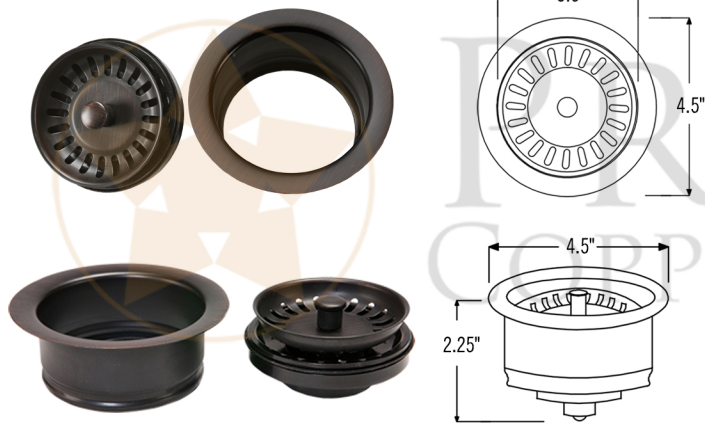

PACKAGE INCLUDES THE FOLLOWING ITEMS:

- * 33" Hammered Copper Kitchen Apron 50/50 Double Basin Sink w/ Scroll Design / ORB Finish (Model# KA50DB33229S)
- * 3.5" Garbage Disposal Drain w/ Basket / ORB Finish (Model# D-130ORB)
- * 3.5" Kitchen Basket Strainer Drain / ORB Finish (Model# D-132ORB)
- * Oil Rubbed Bronze Installation Silicone (Model# C900-ORB)
- * Copper Sink Wax (Model# W900-WAX)

* ORB: Oil Rubbed Bronze

SINK DETAILS (Model# KA50DB33229S)

- * 33" Hammered Copper Kitchen Apron 50/50 Double Basin Sink w/ Scroll Design
- * Color: Oil Rubbed Bronze
- * Outer Dimension: 33" x 22" x 9"
- * Inner Dimension: L: 15" x 19" x 9" / R: 15" x 19" x 9"
- * Rim: Left, Back, Right - 1" / Front - 2"
- * Divider: 1" Wide (Optimized)
- * Drain Opening: 3.5" Standard
- * Material Gauge: 14
- * CODE / STANDARD COMPLIANCE: IAPMO / cUPC LISTED

* ORB: Oil Rubbed Bronze

DRAIN #1 DETAILS (Model# D-130ORB)

- * 3.5" Deluxe Garbage Disposal Drain w/ Basket
- * Color: Oil Rubbed Bronze
- * Outer Dimension: 4.5" x 2.25"
- * Inner Dimension: 3.5"
- * Installation Type: Insinkerator Brand Compatible
- * Material: Brass
- * Prop 65 Compliant