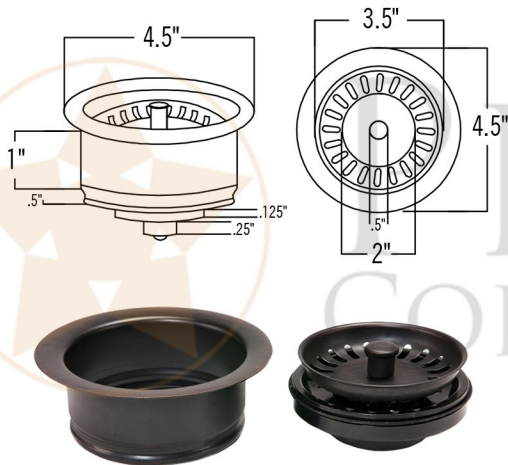

PREMIER
COPPER PRODUCTS

MODEL NUMBER: BSP5_BS15FDB3-G

- * Description: 15" Square Fleur De Lis Copper Bar/Prep Sink with 3.5" Drain Opening
- * Outer Dimension: 15" x 15" x 7"
- * Inner Dimension: 13" x 13" x 7"
- * Rim: 1"
- * Drain Opening: 3.5"
- * Finish: Oil Rubbed Bronze
- * Design: Fleur De Lis

PACKAGE INCLUDES THE FOLLOWING ACCESSORIES:

- * 3.5" Deluxe Garbage Disposal Drain w/ Basket / ORB Finish (Model# D-1300RB)
- * Copper Sink Wax (Model# W900-WAX)
- * Neutral Cure Copper Sink Installation Silicone (Model# C900-ORB)

* ORB: Oil Rubbed Bronze

DRAIN DETAILS (Model# D-1300RB)

- * Description: 3.5" Garbage Disposal Drain
- * Upper Flange Dimension: 4.5"
- * Material: Solid Brass
- * Prop 65 Compliant

WAX DETAILS (Model# W900-WAX)

SILICONE DETAILS (Model# C900-ORB)

- * Description: Neutral Cure Copper Sink Installation Silicone
- * Color: Oil Rubbed Bronze
- * Size: 4.7oz