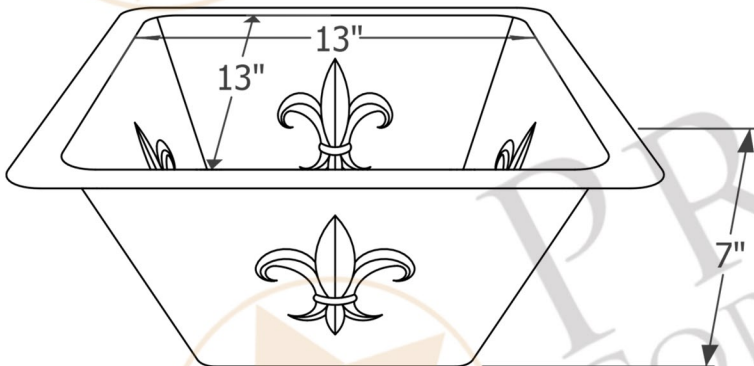

PREMIER
COPPER PRODUCTS

MODEL NUMBER: BSP5_BS15FDB3-G

- Description: 15" Square Fleur De Lis Copper Bar/Prep Sink with 3.5" Drain Opening
- Outer Dimension: 15" x 15" x 7"
- Inner Dimension: 13" x 13" x 7"
- Rim: 1"
- Drain Opening: 3.5"
- Finish: Oil Rubbed Bronze
- Design: Fleur De Lis

CODE/STANDARD COMPLIANCE

* IAPMO/cUPC LISTED

* ORB: Oil Rubbed Bronze

THIS PRODUCT IS HAND CRAFTED, SMALL VARIANCES IN COLOR AND SIZE MAY OCCUR.
DO NOT MAKE ANY INSTALLATION CUTS UNTIL YOU RECEIVE YOUR ITEM(S).