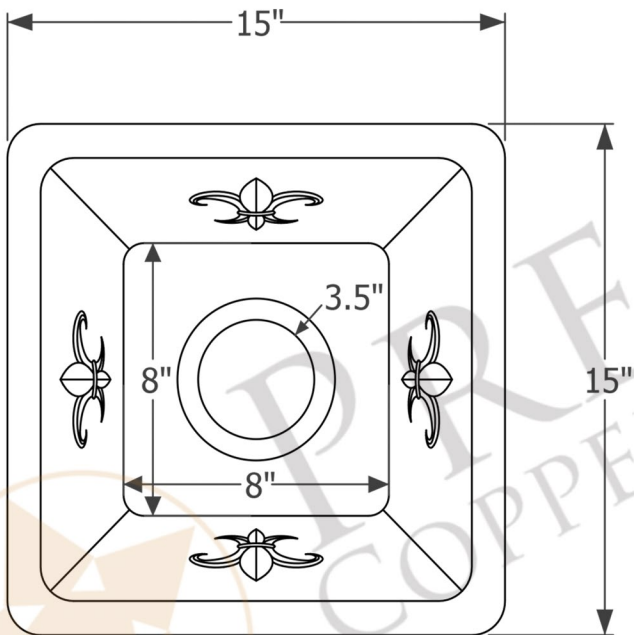

PREMIER
COPPER PRODUCTS

MODEL NUMBER: BSP5_BS15FDB3-G

- Description: 15" Square Fleur De Lis Copper Bar/Prep Sink with 3.5" Drain Opening
- Outer Dimension: 15" x 15" x 7"
- Inner Dimension: 13" x 13" x 7"
- Rim: 1"
- Drain Opening: 3.5"
- Finish: Oil Rubbed Bronze
- Design: Fleur De Lis

CODE/STANDARD COMPLIANCE

* IAPMO/cUPC LISTED

* ORB: Oil Rubbed Bronze

THIS PRODUCT IS HAND CRAFTED, SMALL VARIANCES IN COLOR AND SIZE MAY OCCUR.
DO NOT MAKE ANY INSTALLATION CUTS UNTIL YOU RECEIVE YOUR ITEM(S).