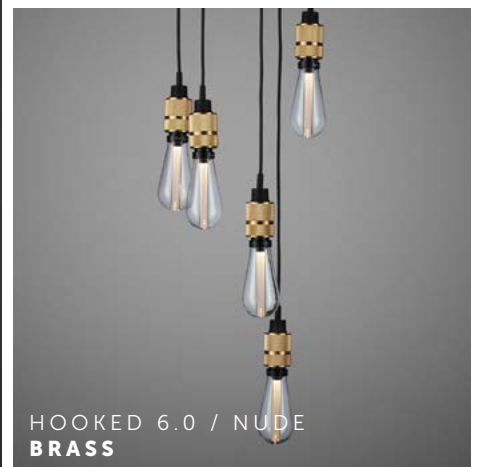

BUSTER + PUNCH

HOOKED 6.0 / NUDE

TECH SPEC

HOOKED 6.0 / NUDE

A ceiling light with six pendants and made from solid metal with matt rubber detailing. Each pendant length can be adjusted and hooked onto a solid metal hook, ensuring a unique sculptural shape. Buster + Punch offers a range of light bulbs that look great with this light and are sold separately.

busterandpunch.us
info@busterandpunch.us

BUSTER + PUNCH

HOOKED 6.0 / NUDE

SPECIFICATIONS:

E26 screw
 110-120V
 Maximum 40W bulbs
 Bulbs sold separately

FINISH	72" INCH CABLE	ALSO INCLUDED:
<ul style="list-style-type: none">  Steel  Brass  Smoked Bronze 	<p>US-HK6-ST-72</p> <p>US-HK6-BR-72</p> <p>US-HK6-SM-72</p>	<p>6x solid metal hook 3x wood screw 3x plastic anchor* 1x silicone figure of 8</p> <div style="display: flex; justify-content: space-around; align-items: center;"> <div style="text-align: center;">  6 pcs </div> <div style="text-align: center;">  3 pcs </div> <div style="text-align: center;">  3 pcs </div> <div style="text-align: center;">  1 pcs </div> </div>

HOOKED 6.0 / MIX

TECH SPEC

HOOKED 6.0 / MIX

A ceiling light with six pendants and made from solid metal with matt rubber detailing. Each pendant length can be adjusted and hooked onto a solid metal hook, ensuring a unique sculptural shape. The light comes with one large and two small metal light shades, finished in *stone* or *graphite* powder coating.

Buster + Punch offers a range of light bulbs that look great with this light and are sold separately.

busterandpunch.us
info@busterandpunch.us

BUSTER + PUNCH

HOOKED 6.0 / MIX

SPECIFICATIONS:

- E26 screw
- 110-120V
- Maximum 40W bulbs
- 2x small shade
- 1x large shade
- Bulbs sold separately