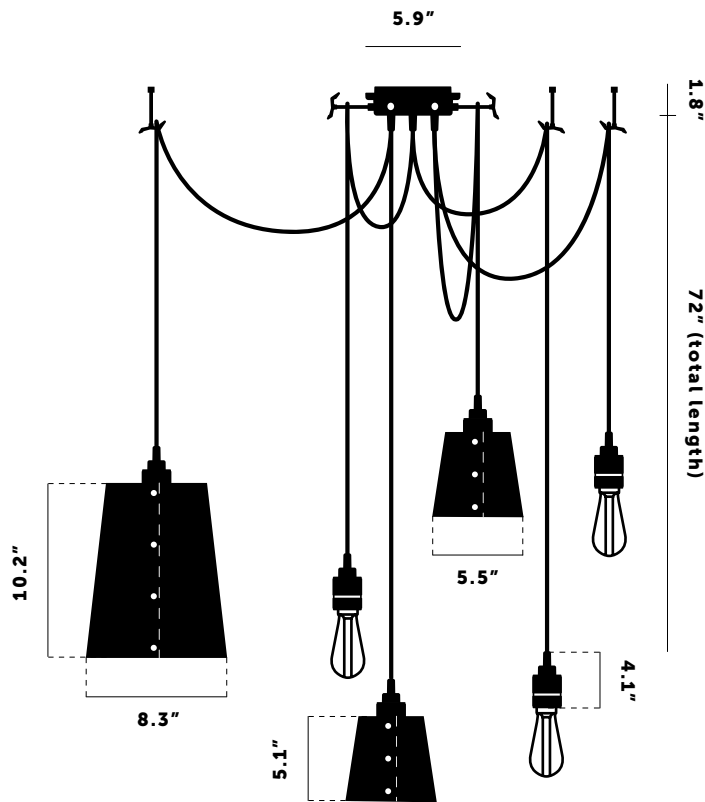

BUSTER + PUNCH

HOOKED 6.0 / NUDE

TECH SPEC

HOOKED 6.0 / NUDE

A ceiling light with six pendants and made from solid metal with matt rubber detailing. Each pendant length can be adjusted and hooked onto a solid metal hook, ensuring a unique sculptural shape. Buster + Punch offers a range of light bulbs that look great with this light and are sold separately.

busterandpunch.us
info@busterandpunch.us

BUSTER + PUNCH

HOOKED 6.0 / NUDE

SPECIFICATIONS:

E26 screw
 110-120V
 Maximum 40W bulbs
 Bulbs sold separately

FINISH	72" INCH CABLE	ALSO INCLUDED:
<ul style="list-style-type: none">  Steel  Brass  Smoked Bronze 	<p>US-HK6-ST-72</p> <p>US-HK6-BR-72</p> <p>US-HK6-SM-72</p>	<p>6x solid metal hook 3x wood screw 3x plastic anchor* 1x silicone figure of 8</p> <div style="display: flex; justify-content: space-around; align-items: center;"> <div style="text-align: center;">  6 pcs </div> <div style="text-align: center;">  3 pcs </div> <div style="text-align: center;">  3 pcs </div> <div style="text-align: center;">  1 pcs </div> </div>

HOOKED 6.0 / MIX

TECH SPEC

HOOKED 6.0 / MIX

A ceiling light with six pendants and made from solid metal with matt rubber detailing. Each pendant length can be adjusted and hooked onto a solid metal hook, ensuring a unique sculptural shape. The light comes with one large and two small metal light shades, finished in *stone* or *graphite* powder coating.

Buster + Punch offers a range of light bulbs that look great with this light and are sold separately.

busterandpunch.us
info@busterandpunch.us

BUSTER + PUNCH

HOOKED 6.0 / MIX

SPECIFICATIONS:

- E26 screw
- 110-120V
- Maximum 40W bulbs
- 2x small shade
- 1x large shade
- Bulbs sold separately