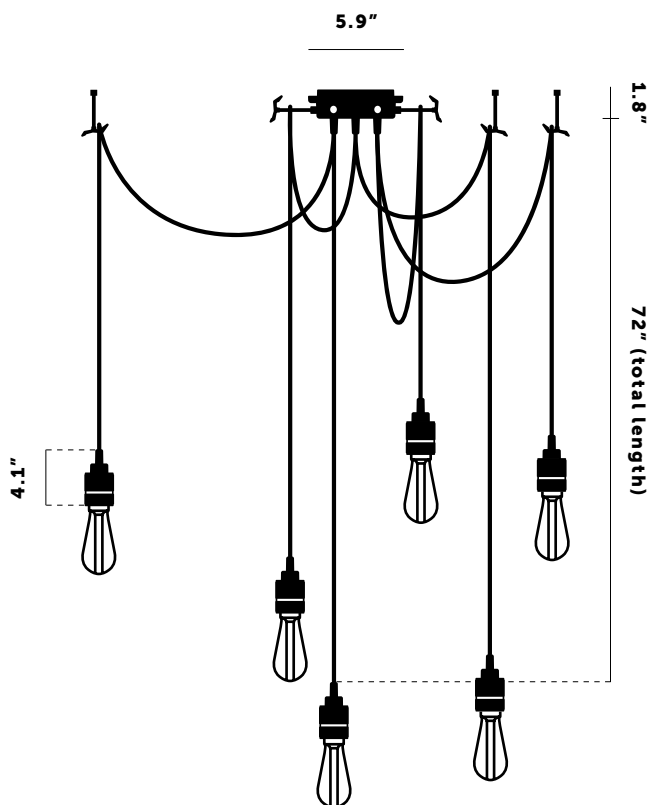

BUSTER + PUNCH

HOOKED 6.0 / NUDE

TECH SPEC

HOOKED 6.0 / NUDE

A ceiling light with six pendants and made from solid metal with matt rubber detailing. Each pendant length can be adjusted and hooked onto a solid metal hook, ensuring a unique sculptural shape. Buster + Punch offers a range of light bulbs that look great with this light and are sold separately.

busterandpunch.us
info@busterandpunch.us

BUSTER + PUNCH

HOOKED 6.0 / NUDE

SPECIFICATIONS:

E26 screw
 110-120V
 Maximum 40W bulbs
 Bulbs sold separately

FINISH	72" INCH CABLE	ALSO INCLUDED:
<ul style="list-style-type: none">  Steel  Brass  Smoked Bronze 	<p>US-HK6-ST-72</p> <p>US-HK6-BR-72</p> <p>US-HK6-SM-72</p>	<p>6x solid metal hook 3x wood screw 3x plastic anchor* 1x silicone figure of 8</p> <div style="display: flex; justify-content: space-around; align-items: center;"> <div style="text-align: center;">  6 pcs </div> <div style="text-align: center;">  3 pcs </div> <div style="text-align: center;">  3 pcs </div> <div style="text-align: center;">  1 pcs </div> </div>

Buster + Punch offers a range of light bulbs that look great with this light and are sold separately.

busterandpunch.us
info@busterandpunch.us

BUSTER + PUNCH

HOOKED 6.0 / MIX

SPECIFICATIONS:

- E26 screw
- 110-120V
- Maximum 40W bulbs
- 2x small shade
- 1x large shade
- Bulbs sold separately