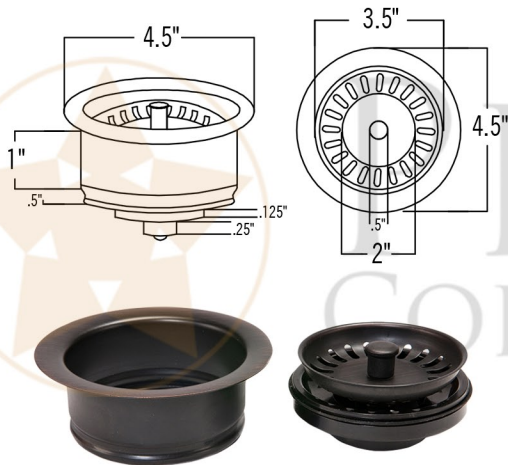

PREMIER
COPPER PRODUCTS

MODEL NUMBER: BSP5_BR16FDB3-G

- * Description: 16" Round Copper Prep Sink with Fleur De Lis and 3.5" Drain Opening
- * Outer Dimension: 16" x 7"
- * Inner Dimension: 14" x 7"
- * Rim: 1"
- * Drain Opening: 3.5"
- * Finish: Oil Rubbed Bronze
- * Design: Fleur De Lis

PACKAGE INCLUDES THE FOLLOWING ACCESSORIES:

- * 3.5" Deluxe Garbage Disposal Drain w/ Basket / ORB Finish (Model# D-1300RB)
- * Copper Sink Wax (Model# W900-WAX)
- * Neutral Cure Copper Sink Installation Silicone (Model# C900-ORB)

* ORB: Oil Rubbed Bronze

DRAIN DETAILS (Model# D-1300RB)

- * Description: 3.5" Garbage Disposal Drain
- * Upper Flange Dimension: 4.5"
- * Material: Solid Brass
- * Prop 65 Compliant

WAX DETAILS (Model# W900-WAX)

SILICONE DETAILS (Model# C900-ORB)

- * Description: Neutral Cure Copper Sink Installation Silicone
- * Color: Oil Rubbed Bronze
- * Size: 4.7oz

PREMIER COPPER PRODUCTS