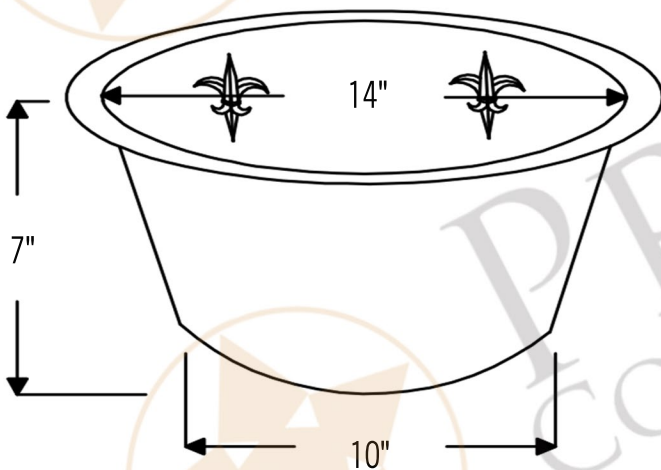

PREMIER
COPPER PRODUCTS

MODEL NUMBER: BSP5_BR16FDB3-G

- Description: 16" Round Copper Prep Sink with Fleur De Lis and 3.5" Drain Opening
- Outer Dimension: 16" x 7"
- Inner Dimension: 14" x 7"
- Rim: 1"
- Drain Opening: 3.5"
- Finish: Oil Rubbed Bronze
- Design: Fleur De Lis

CODE/STANDARD COMPLIANCE

* IAPMO/cUPC LISTED

* ORB: Oil Rubbed Bronze

THIS PRODUCT IS HAND CRAFTED, SMALL VARIANCES IN COLOR AND SIZE MAY OCCUR.
DO NOT MAKE ANY INSTALLATION CUTS UNTIL YOU RECEIVE YOUR ITEM(S).