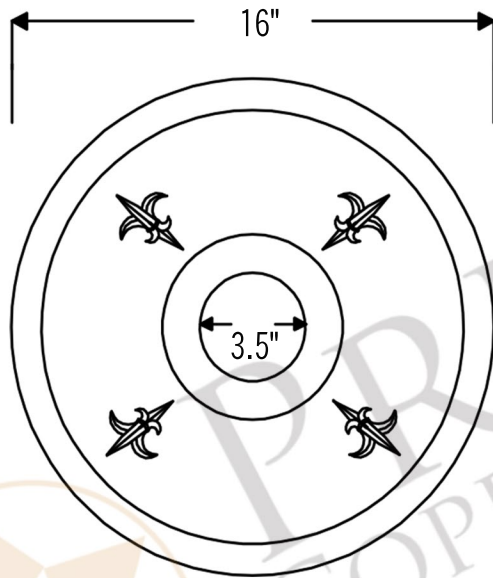

PREMIER
COPPER PRODUCTS

MODEL NUMBER: BSP5_BR16FDB3-G

- Description: 16" Round Copper Prep Sink with Fleur De Lis and 3.5" Drain Opening
- Outer Dimension: 16" x 7"
- Inner Dimension: 14" x 7"
- Rim: 1"
- Drain Opening: 3.5"
- Finish: Oil Rubbed Bronze
- Design: Fleur De Lis

CODE/STANDARD COMPLIANCE

* IAPMO/cUPC LISTED

* ORB: Oil Rubbed Bronze

THIS PRODUCT IS HAND CRAFTED, SMALL VARIANCES IN COLOR AND SIZE MAY OCCUR.
DO NOT MAKE ANY INSTALLATION CUTS UNTIL YOU RECEIVE YOUR ITEM(S).