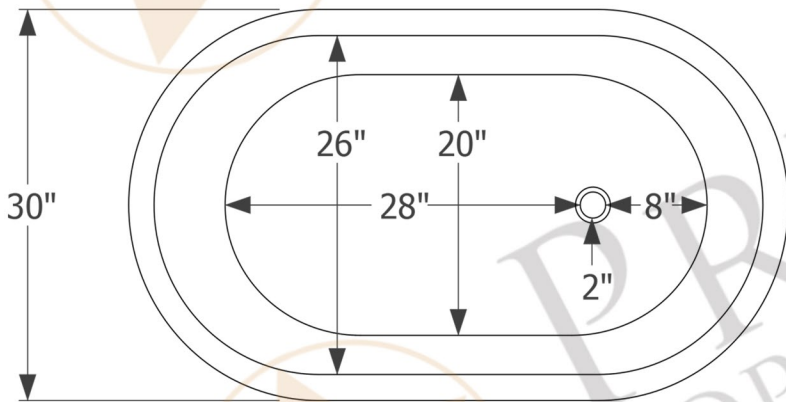

PREMIER
COPPER PRODUCTS

MODEL NUMBER: BSP5_BTS52DB

- * Description: 52" Hammered Copper Single Slipper Bathtub
- * Outer Dimension: 52" x 30" x 34"
- * Foot Side Tub Height: 28"
- * Rim: 2" Rolled Rim
- * Drain Opening: 2" End
- * Finish: Oil Rubbed Bronze

* ORB: Oil Rubbed Bronze

DRAIN DETAILS (Model# D-301ORB)

- * Description: Tub Drain Trim & Single-Hole Overflow Cover
- * Design: Push Pop Top
- * Upper Flange Dimension: 2.8125"
- * Material: Solid Brass
- * Prop 65 Compliant

SILICONE DETAILS (Model# C900-ORB)

- * Description: Neutral Cure Copper Sink Installation Silicone
- * Color: Oil Rubbed Bronze
- * Size: 4.7oz