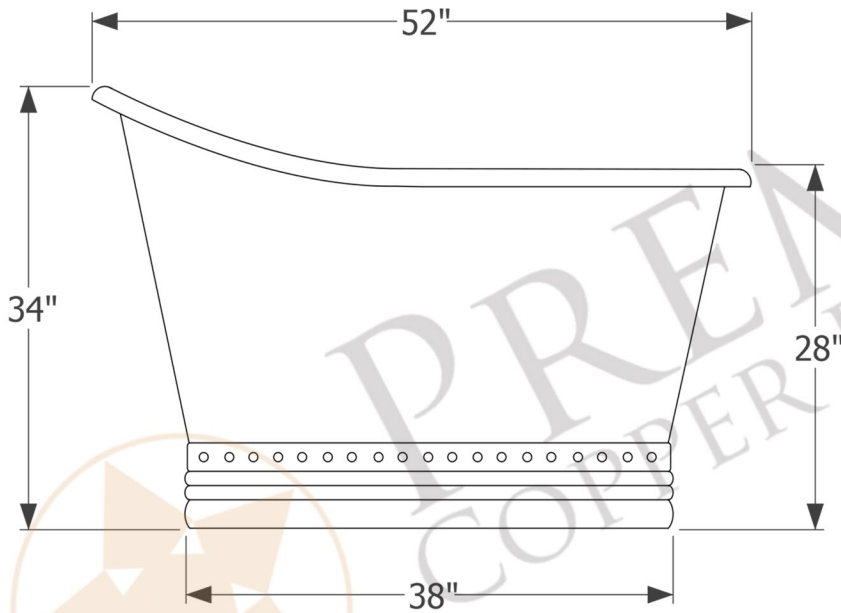

PREMIER
COPPER PRODUCTS

MODEL NUMBER: BSP5_BTS52DB

- * Description: 52" Hammered Copper Single Slipper Bathtub
- * Outer Dimension: 52" x 30" x 34"
- * Foot Side Tub Height: 28"
- * Rim: 2" Rolled Rim
- * Drain Opening: 2" End
- * Finish: Oil Rubbed Bronze

THIS PRODUCT IS HAND CRAFTED, SMALL VARIANCES IN COLOR AND SIZE MAY OCCUR.
DO NOT MAKE ANY INSTALLATION CUTS UNTIL YOU RECEIVE YOUR ITEM(S).

PACKAGE INCLUDES THE FOLLOWING ACCESSORIES:

- * Tub Drain Trim & Single-Hole Overflow Cover for Bathtubs / ORB Finish (Model# D-301ORB)
- * Copper Sink Wax (Model# W900-WAX)
- * Neutral Cure Copper Sink Installation Silicone (Model# C900-ORB)

* ORB: Oil Rubbed Bronze

DRAIN DETAILS (Model# D-301ORB)

- * Description: Tub Drain Trim & Single-Hole Overflow Cover
- * Design: Push Pop Top
- * Upper Flange Dimension: 2.8125"
- * Material: Solid Brass
- * Prop 65 Compliant

SILICONE DETAILS (Model# C900-ORB)

- * Description: Neutral Cure Copper Sink Installation Silicone
- * Color: Oil Rubbed Bronze
- * Size: 4.7oz