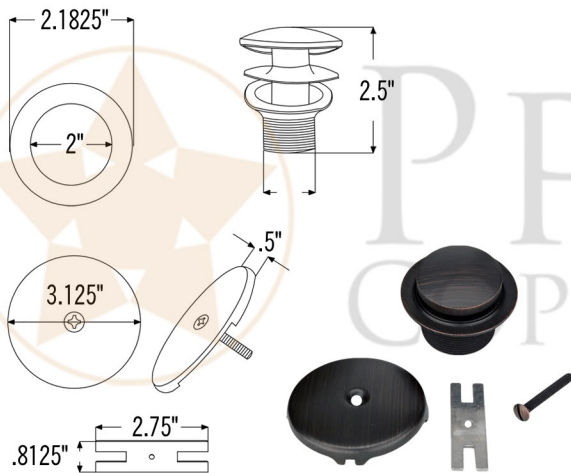

PREMIER
COPPER PRODUCTS

MODEL NUMBER: BSP5_BTS52DB

- * Description: 52" Hammered Copper Single Slipper Bathtub
- * Outer Dimension: 52" x 30" x 34"
- * Foot Side Tub Height: 28"
- * Rim: 2" Rolled Rim
- * Drain Opening: 2" End
- * Finish: Oil Rubbed Bronze

THIS PRODUCT IS HAND CRAFTED, SMALL VARIANCES IN COLOR AND SIZE MAY OCCUR.
DO NOT MAKE ANY INSTALLATION CUTS UNTIL YOU RECEIVE YOUR ITEM(S).

PACKAGE INCLUDES THE FOLLOWING ACCESSORIES:

- * Tub Drain Trim & Single-Hole Overflow Cover for Bathtubs / ORB Finish (Model# D-301ORB)
- * Copper Sink Wax (Model# W900-WAX)
- * Neutral Cure Copper Sink Installation Silicone (Model# C900-ORB)

* ORB: Oil Rubbed Bronze

DRAIN DETAILS (Model# D-301ORB)

- * Description: Tub Drain Trim & Single-Hole Overflow Cover
- * Design: Push Pop Top
- * Upper Flange Dimension: 2.8125"
- * Material: Solid Brass
- * Prop 65 Compliant

SILICONE DETAILS (Model# C900-ORB)

- * Description: Neutral Cure Copper Sink Installation Silicone
- * Color: Oil Rubbed Bronze
- * Size: 4.7oz