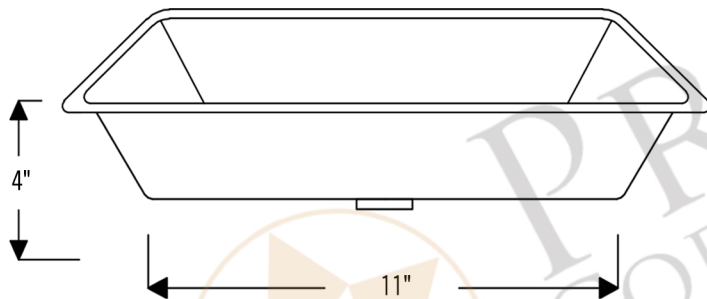

**PREMIER**  
COPPER PRODUCTS

**MODEL NUMBER: TFLREC17PB**

**DESCRIPTION: Terra Firma 17" Rectangle Under Counter  
Bathroom Sink**

**OUTER DIMENSION: 17" x 13" x 4"**

**INNER DIMENSION: 15" x 11" x 4"**

**BOTTOM SINK FLOOR DIMENSION: 11" x 7"**

**SINK HEIGHT: 4"**

**TEXTURE: Terra Firma**

**FINISH: Polished Brass**

**RIM: 1"**

**DRAIN OPENING: 1.5"**

**INSTALLATION TYPE: Undermount**

CODE/STANDARD COMPLIANCE

\* IAPMO/cUPC LISTED