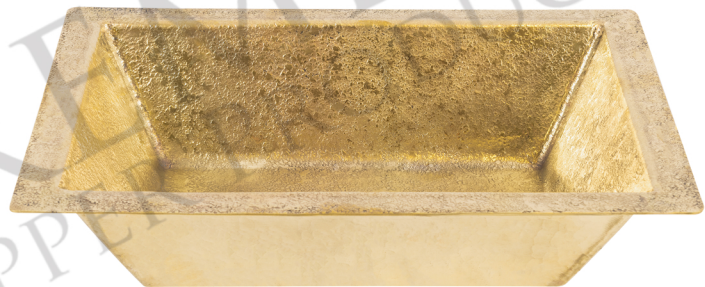

**PREMIER**  
COPPER PRODUCTS

**MODEL NUMBER: TFLREC17PB**

**DESCRIPTION: Terra Firma 17" Rectangle Under Counter  
Bathroom Sink**

**OUTER DIMENSION: 17" x 13" x 4"**

**INNER DIMENSION: 15" x 11" x 4"**

**BOTTOM SINK FLOOR DIMENSION: 11" x 7"**

**SINK HEIGHT: 4"**

**TEXTURE: Terra Firma**

**FINISH: Polished Brass**

**RIM: 1"**

**DRAIN OPENING: 1.5"**

**INSTALLATION TYPE: Undermount**

CODE/STANDARD COMPLIANCE

\* IAPMO/cUPC LISTED