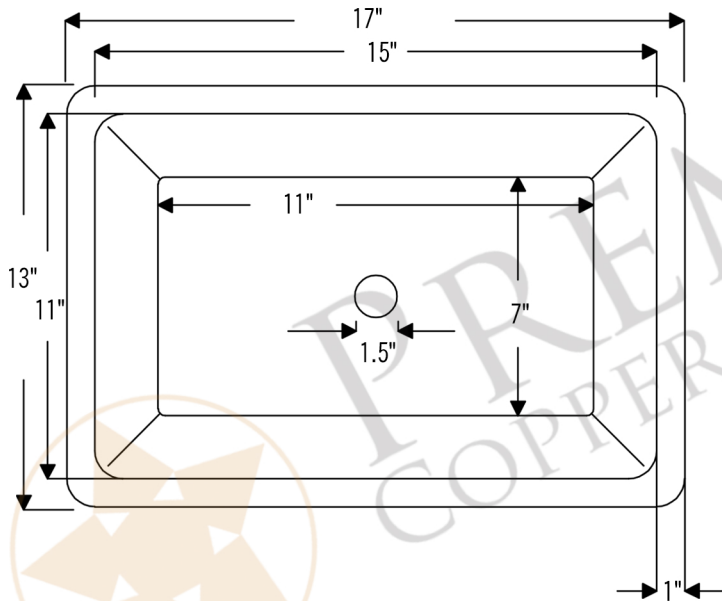

**PREMIER**  
COPPER PRODUCTS

**MODEL NUMBER: TFLREC17PB**

**DESCRIPTION: Terra Firma 17" Rectangle Under Counter  
Bathroom Sink**

**OUTER DIMENSION: 17" x 13" x 4"**

**INNER DIMENSION: 15" x 11" x 4"**

**BOTTOM SINK FLOOR DIMENSION: 11" x 7"**

**SINK HEIGHT: 4"**

**TEXTURE: Terra Firma**

**FINISH: Polished Brass**

**RIM: 1"**

**DRAIN OPENING: 1.5"**

**INSTALLATION TYPE: Undermount**

CODE/STANDARD COMPLIANCE

\* IAPMO/cUPC LISTED