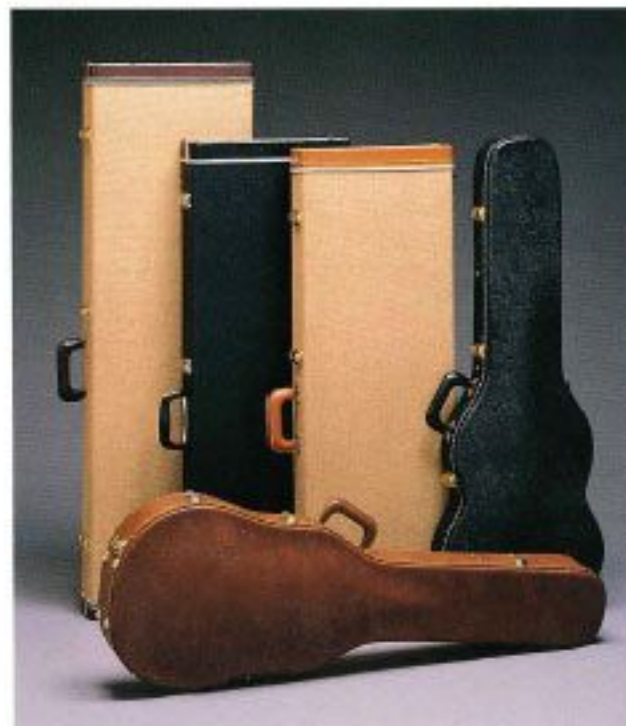

SOFT CASES

ST ¥6,500
FR ¥6,500
RG ¥6,500
JB ¥7,000
FRB ¥8,000
RB ¥8,000
TEB ¥8,000
TB ¥8,000
EX ¥8,000
FV ¥8,000
BSV ¥8,000
BX ¥8,000
MG ¥8,000
FB ¥8,000
FB-R ¥8,000
RG-120 ¥8,000
SA ¥8,000
MV-NS ¥8,000
MV-HT ¥8,000
JS ¥9,000
WG ¥9,000
MB ¥9,000
WB ¥9,000
YB ¥9,000

HARD CASES

※在庫の無い場合、約1ヶ月程度の納期を必要とする場合があります。

●スタンダードタイプ

ST-1E ¥15,000
LG-1E ¥15,000
JB-1E ¥16,000

●スタンダードタイプ (オールドスタイル)

RST-1 ¥19,000
RLG-1 ¥19,000
RJB-1 ¥20,000

●専用タイプ 各¥22,000

EX-1 MV-NS-1
FV-1 SG-1W
BSV-1 ST-1W
BX-1 RB-1
JS-1 MB-1
RG-1 YB-1
MG-1 FRB-1E
FB-1
FB-R-1
MV-HT-1

●その他専用タイプ

¥25,000~

※本体の型どりが必要となります。
※機種によって受注いたしかねる
場合があります。
※納期:1ヶ月~