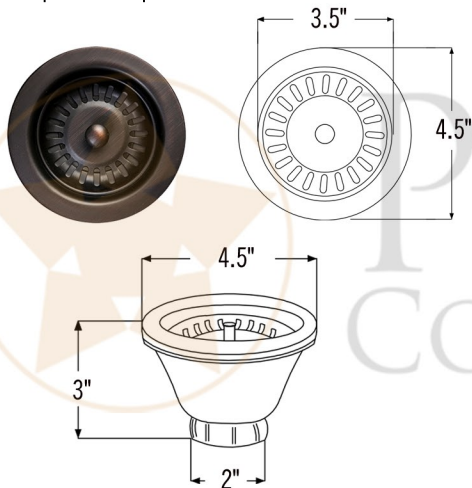

PREMIER
COPPER PRODUCTS

MODEL NUMBER: BSP5_BREC28DB-D

- * Description: 28" Rectangle Hammered Copper Bar/Prep Sink with 3.5" Drain Opening
- * Outer Dimension: 28" x 12" x 7"
- * Inner Dimension: 26" x 10" x 7"
- * Gauge: 14
- * Rim: 1"
- * Drain Opening: 3.5"
- * Finish: Oil Rubbed Bronze | Living Copper

CODE/STANDARD COMPLIANCE

* IAPMO/cUPC LISTED

THIS PRODUCT IS HAND CRAFTED, SMALL VARIANCES IN COLOR AND SIZE MAY OCCUR.
DO NOT MAKE ANY INSTALLATION CUTS UNTIL YOU RECEIVE YOUR ITEM(S).

PACKAGE INCLUDES THE FOLLOWING ACCESSORIES:

- * Description: 3.5" Basket Strainer Drain
- * Upper Flange Dimension: 4.5"
- * Material: Solid Brass
- * Prop 65 Compliant

WAX DETAILS (Model# W900-WAX)

- * Description: Copper Sink Wax Protectant
- * Made From Natural Bee's Wax
- * No Wax Build Up Ever!
- * Hard Water Protection
- * Works Great on a Variety of Different Surfaces:

SILICONE DETAILS (Model# C900-ORB)

- * Description: Neutral Cure Copper Sink Installation Silicone
- * Color: Oil Rubbed Bronze
- * Size: 4.7oz