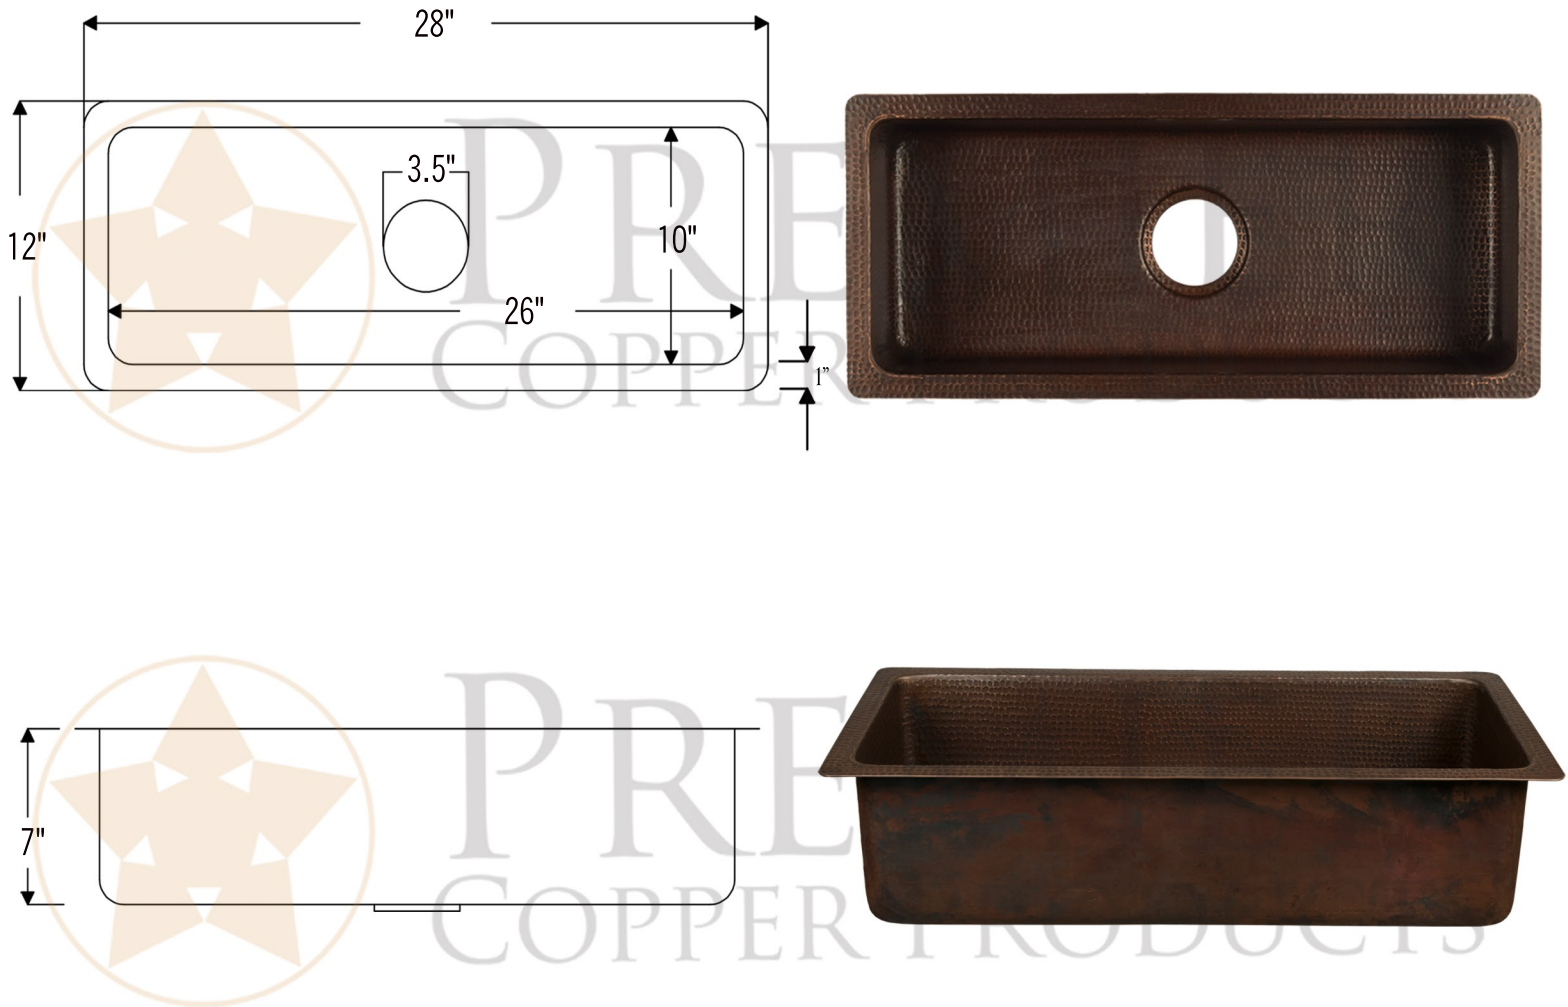

PREMIER
COPPER PRODUCTS

MODEL NUMBER: BSP5_BREC28DB-D

- * Description: 28" Rectangle Hammered Copper Bar/Prep Sink with 3.5" Drain Opening
- * Outer Dimension: 28" x 12" x 7"
- * Inner Dimension: 26" x 10" x 7"
- * Gauge: 14
- * Rim: 1"
- * Drain Opening: 3.5"
- * Finish: Oil Rubbed Bronze | Living Copper

CODE/STANDARD COMPLIANCE

* IAPMO/cUPC LISTED

THIS PRODUCT IS HAND CRAFTED, SMALL VARIANCES IN COLOR AND SIZE MAY OCCUR.
DO NOT MAKE ANY INSTALLATION CUTS UNTIL YOU RECEIVE YOUR ITEM(S).

PACKAGE INCLUDES THE FOLLOWING ACCESSORIES:

- * Description: 3.5" Basket Strainer Drain
- * Upper Flange Dimension: 4.5"
- * Material: Solid Brass
- * Prop 65 Compliant

WAX DETAILS (Model# W900-WAX)

- * Description: Copper Sink Wax Protectant
- * Made From Natural Bee's Wax
- * No Wax Build Up Ever!
- * Hard Water Protection
- * Works Great on a Variety of Different Surfaces:

SILICONE DETAILS (Model# C900-ORB)

- * Description: Neutral Cure Copper Sink Installation Silicone
- * Color: Oil Rubbed Bronze
- * Size: 4.7oz