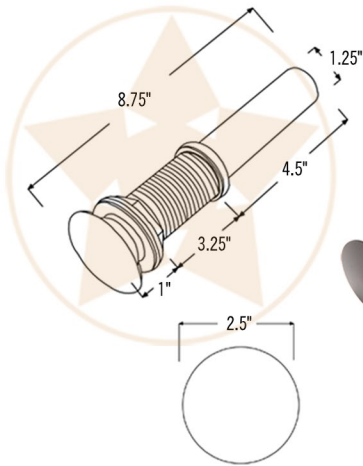

PREMIER  
COPPER PRODUCTS

MODEL NUMBER: BSP5\_LO15FDB-P

- \* Description: 15" Oval Under Counter Hammered Copper Sink
- \* Outer Dimension: 15" x 11" x 5"
- \* Inner Dimension: 13" x 9" x 5"
- \* Rim: 1"
- \* Drain Opening: 1.5"
- \* Finish: Oil Rubbed Bronze

CODE/STANDARD COMPLIANCE

\* IAPMO/cUPC LISTED

THIS PRODUCT IS HAND CRAFTED, SMALL VARIANCES IN COLOR AND SIZE MAY OCCUR.  
DO NOT MAKE ANY INSTALLATION CUTS UNTIL YOU RECEIVE YOUR ITEM(S).

### DRAIN DETAILS (Model# D-208ORB)

- \* Description: 1.5" Non-Overflow Pop-Up Bathroom Sink Drain
- \* Design: Push Up Top
- \* Upper Flange Dimension: 2"
- \* Material: Solid Brass
- \* Prop 65 Compliant

### SILICONE DETAILS (Model# C900-ORB)

- \* Description: Neutral Cure Copper Sink Installation Silicone
- \* Color: Oil Rubbed Bronze
- \* Size: 4.7oz