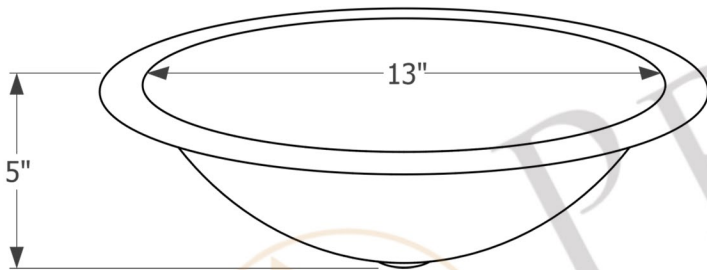

PREMIER
COPPER PRODUCTS

MODEL NUMBER: BSP5_LO15FDB-P

- Description: 15" Oval Under Counter Hammered Copper Sink
- Outer Dimension: 15" x 11" x 5"
- Inner Dimension: 13" x 9" x 5"
- Rim: 1"
- Drain Opening: 1.5"
- Finish: Oil Rubbed Bronze

CODE/STANDARD COMPLIANCE

* IAPMO/cUPC LISTED

THIS PRODUCT IS HAND CRAFTED, SMALL VARIANCES IN COLOR AND SIZE MAY OCCUR.
DO NOT MAKE ANY INSTALLATION CUTS UNTIL YOU RECEIVE YOUR ITEM(S).