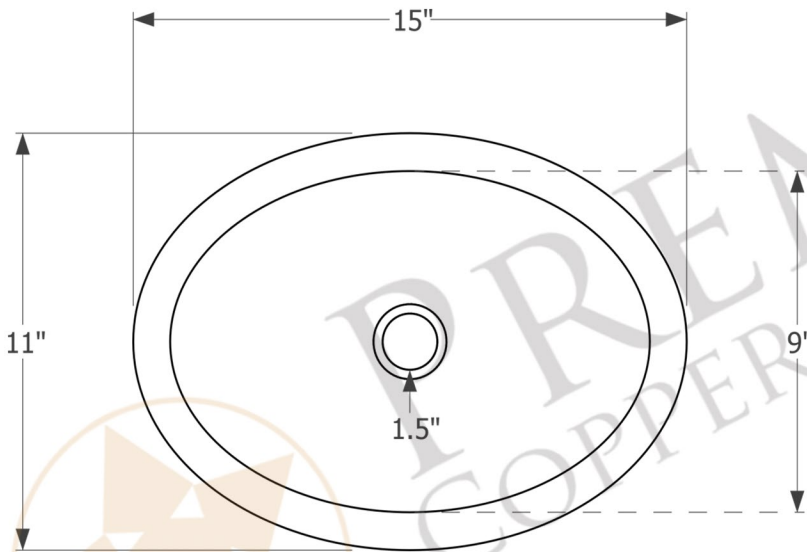

PREMIER  
COPPER PRODUCTS

MODEL NUMBER: BSP5\_LO15FDB-P

- \* Description: 15" Oval Under Counter Hammered Copper Sink
- \* Outer Dimension: 15" x 11" x 5"
- \* Inner Dimension: 13" x 9" x 5"
- \* Rim: 1"
- \* Drain Opening: 1.5"
- \* Finish: Oil Rubbed Bronze

CODE/STANDARD COMPLIANCE

\* IAPMO/cUPC LISTED

THIS PRODUCT IS HAND CRAFTED, SMALL VARIANCES IN COLOR AND SIZE MAY OCCUR.  
DO NOT MAKE ANY INSTALLATION CUTS UNTIL YOU RECEIVE YOUR ITEM(S).

### DRAIN DETAILS (Model# D-208ORB)

- \* Description: 1.5" Non-Overflow Pop-Up Bathroom Sink Drain
- \* Design: Push Up Top
- \* Upper Flange Dimension: 2"
- \* Material: Solid Brass
- \* Prop 65 Compliant

### SILICONE DETAILS (Model# C900-ORB)

- \* Description: Neutral Cure Copper Sink Installation Silicone
- \* Color: Oil Rubbed Bronze
- \* Size: 4.7oz