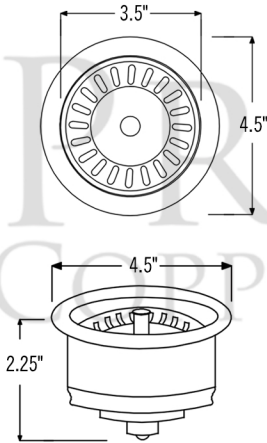

* ORB: Oil Rubbed Bronze

SINK DETAILS (Model# K40DB33229)

- * 33" Hammered Copper Kitchen 40/60 Double Basin Sink
- * Color: Oil Rubbed Bronze
- * Outer Dimension: 33" x 22" x 9"
- * Inner Dimension: L: 11.5" x 16" x 7" / 16.5" x 18" x 9"
- * Rim: 2"
- * Divider: 1" Wide (Optimized)
- * Drain Opening: 3.5" Standard
- * Material Gauge: 14
- * CODE / STANDARD COMPLIANCE: IAPMO / cUPC LISTED

THIS PRODUCT IS HAND CRAFTED, SMALL VARIANCES IN COLOR AND SIZE MAY OCCUR.
DO NOT MAKE ANY INSTALLATION CUTS UNTIL YOU RECEIVE YOUR ITEM(S).

PACKAGE INCLUDES THE FOLLOWING ITEMS:

- * 33" Hammered Copper Kitchen 40/60 Double Basin Sink / ORB Finish (Model# K40DB33229)
- * 3.5" Garbage Disposal Drain w/ Basket / ORB Finish (Model# D-130ORB)
- * 3.5" Kitchen Basket Strainer Drain / ORB Finish (Model# D-132ORB)
- * Oil Rubbed Bronze Installation Silicone (Model# C900-ORB)
- * Copper Sink Wax (Model# W900-WAX)

* ORB: Oil Rubbed Bronze

DRAIN #1 DETAILS (Model# D-130ORB)

- * 3.5" Deluxe Garbage Disposal Drain w/ Basket
- * Color: Oil Rubbed Bronze
- * Outer Dimension: 4.5" x 2.25"
- * Inner Dimension: 3.5"
- * Installation Type: Insinkerator Brand Compatible
- * Material: Brass
- * Prop 65 Compliant

DRAIN #2 DETAILS (Model# D-132ORB)

- * 3.5" Kitchen, Prep, Bar Basket Strainer Drain
- * Color: Oil Rubbed Bronze
- * Outer Dimension: 4.5" x 3"
- * Inner Dimension: 3.5"
- * Installation Type: Compression
- * Material: Brass/PVC
- * Prop 65 Compliant