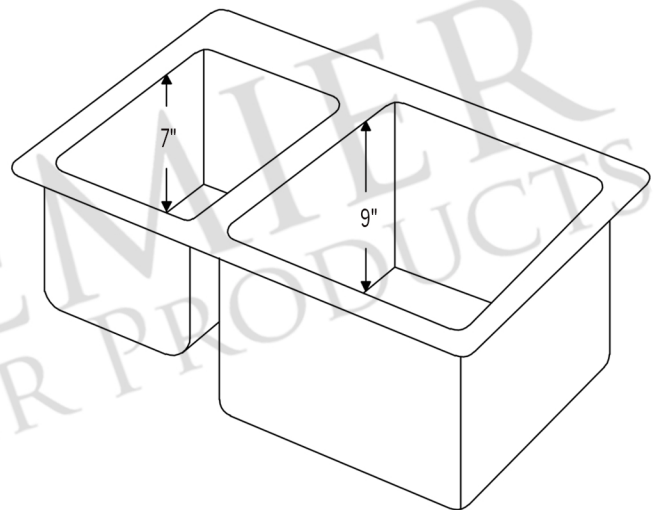

PACKAGE INCLUDES THE FOLLOWING ITEMS:

- * 33" Hammered Copper Kitchen 40/60 Double Basin Sink / ORB Finish (Model# K40DB33229)
- * 3.5" Garbage Disposal Drain w/ Basket / ORB Finish (Model# D-130ORB)
- * 3.5" Kitchen Basket Strainer Drain / ORB Finish (Model# D-132ORB)
- * Oil Rubbed Bronze Installation Silicone (Model# C900-ORB)
- * Copper Sink Wax (Model# W900-WAX)

* ORB: Oil Rubbed Bronze

SINK DETAILS (Model# K40DB33229)

- * 33" Hammered Copper Kitchen 40/60 Double Basin Sink
- * Color: Oil Rubbed Bronze
- * Outer Dimension: 33" x 22" x 9"
- * Inner Dimension: L: 11.5" x 16" x 7" / 16.5" x 18" x 9"
- * Rim: 2"
- * Divider: 1" Wide (Optimized)
- * Drain Opening: 3.5" Standard
- * Material Gauge: 14
- * CODE / STANDARD COMPLIANCE: IAPMO / cUPC LISTED

THIS PRODUCT IS HAND CRAFTED, SMALL VARIANCES IN COLOR AND SIZE MAY OCCUR.
DO NOT MAKE ANY INSTALLATION CUTS UNTIL YOU RECEIVE YOUR ITEM(S).

PACKAGE INCLUDES THE FOLLOWING ITEMS:

- * 33" Hammered Copper Kitchen 40/60 Double Basin Sink / ORB Finish (Model# K40DB33229)
- * 3.5" Garbage Disposal Drain w/ Basket / ORB Finish (Model# D-130ORB)
- * 3.5" Kitchen Basket Strainer Drain / ORB Finish (Model# D-132ORB)
- * Oil Rubbed Bronze Installation Silicone (Model# C900-ORB)
- * Copper Sink Wax (Model# W900-WAX)

* ORB: Oil Rubbed Bronze

DRAIN #1 DETAILS (Model# D-130ORB)

- * 3.5" Deluxe Garbage Disposal Drain w/ Basket
- * Color: Oil Rubbed Bronze
- * Outer Dimension: 4.5" x 2.25"
- * Inner Dimension: 3.5"
- * Installation Type: Insinkerator Brand Compatible
- * Material: Brass
- * Prop 65 Compliant