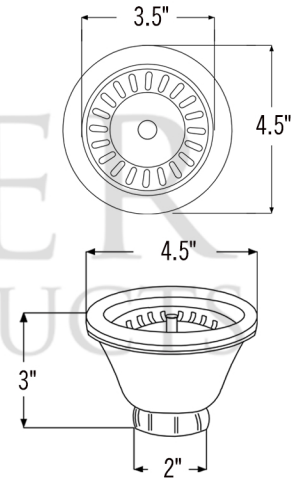

* ORB: Oil Rubbed Bronze

SINK DETAILS (Model# K40DB33229)

- * 33" Hammered Copper Kitchen 40/60 Double Basin Sink
- * Color: Oil Rubbed Bronze
- * Outer Dimension: 33" x 22" x 9"
- * Inner Dimension: L: 11.5" x 16" x 7" / 16.5" x 18" x 9"
- * Rim: 2"
- * Divider: 1" Wide (Optimized)
- * Drain Opening: 3.5" Standard
- * Material Gauge: 14
- * CODE / STANDARD COMPLIANCE: IAPMO / cUPC LISTED

* ORB: Oil Rubbed Bronze

DRAIN #1 DETAILS (Model# D-130ORB)

- * 3.5" Deluxe Garbage Disposal Drain w/ Basket
- * Color: Oil Rubbed Bronze
- * Outer Dimension: 4.5" x 2.25"
- * Inner Dimension: 3.5"
- * Installation Type: Insinkerator Brand Compatible
- * Material: Brass
- * Prop 65 Compliant

DRAIN #2 DETAILS (Model# D-132ORB)

- * 3.5" Kitchen, Prep, Bar Basket Strainer Drain
- * Color: Oil Rubbed Bronze
- * Outer Dimension: 4.5" x 3"
- * Inner Dimension: 3.5"
- * Installation Type: Compression
- * Material: Brass/PVC
- * Prop 65 Compliant

SILICONE DETAILS (Model# C900-ORB)

- * Neutral Cure Installation Silicone
- * Size: 4.7 OZ
- * Matches a Variety of Different Styled Sinks and Drains

COPPER SINK WAX DETAILS (Model# W900-WAX)

- * Copper Sink Wax Protectant
- * Made from Natural Bee's Wax
- * No Wax Build Up Ever!
- * Hard Water Protection
- * Works great on a variety of different surfaces: