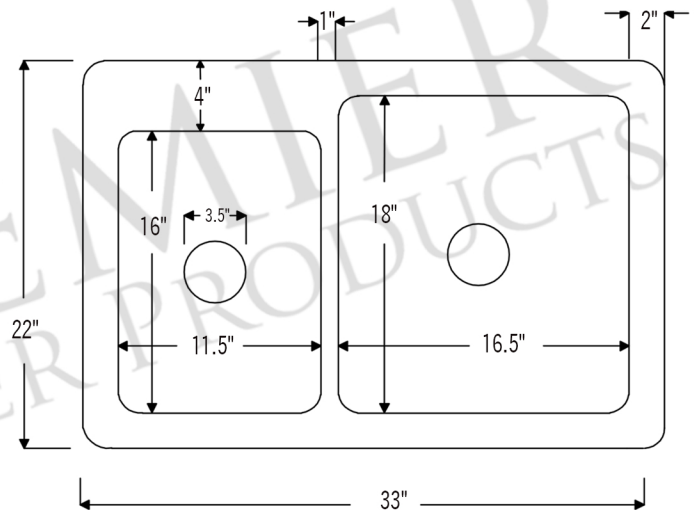

PACKAGE INCLUDES THE FOLLOWING ITEMS:

- * 33" Hammered Copper Kitchen 40/60 Double Basin Sink / ORB Finish (Model# K40DB33229)
- * 3.5" Garbage Disposal Drain w/ Basket / ORB Finish (Model# D-130ORB)
- * 3.5" Kitchen Basket Strainer Drain / ORB Finish (Model# D-132ORB)
- * Oil Rubbed Bronze Installation Silicone (Model# C900-ORB)
- * Copper Sink Wax (Model# W900-WAX)

* ORB: Oil Rubbed Bronze

SINK DETAILS (Model# K40DB33229)

- * 33" Hammered Copper Kitchen 40/60 Double Basin Sink
- * Color: Oil Rubbed Bronze
- * Outer Dimension: 33" x 22" x 9"
- * Inner Dimension: L: 11.5" x 16" x 7" / 16.5" x 18" x 9"
- * Rim: 2"
- * Divider: 1" Wide (Optimized)
- * Drain Opening: 3.5" Standard
- * Material Gauge: 14
- * CODE / STANDARD COMPLIANCE: IAPMO / cUPC LISTED

* ORB: Oil Rubbed Bronze

DRAIN #1 DETAILS (Model# D-130ORB)

- * 3.5" Deluxe Garbage Disposal Drain w/ Basket
- * Color: Oil Rubbed Bronze
- * Outer Dimension: 4.5" x 2.25"
- * Inner Dimension: 3.5"
- * Installation Type: Insinkerator Brand Compatible
- * Material: Brass
- * Prop 65 Compliant

DRAIN #2 DETAILS (Model# D-132ORB)

- * 3.5" Kitchen, Prep, Bar Basket Strainer Drain
- * Color: Oil Rubbed Bronze
- * Outer Dimension: 4.5" x 3"
- * Inner Dimension: 3.5"
- * Installation Type: Compression
- * Material: Brass/PVC
- * Prop 65 Compliant